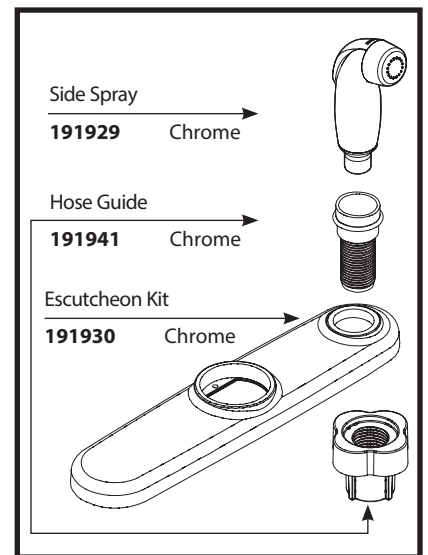

■ Order by Part Number

There is more than one version of this model.
Page down to identify the version you have.

Adler™ Single Handle Lever Kitchen Faucet w/Protégé Side Spray		
MODEL	HANDLE	FINISH
CA87530	Lever	Chrome
CA87539	Lever	Chrome/less spray
CA87534	Lever	Chrome/Spray in deck

■ Order by Part Number

Adler™ Single Handle Lever Kitchen Faucet w/Protégé Side Spray		
MODEL	HANDLE	FINISH
CA87530	Lever	Chrome
CA87539	Lever	Chrome/less spray
CA87534	Lever	Chrome/Spray in deck

■ Order by Part Number

Adler™		
Single Handle Lever Kitchen Faucet w/Protégé Side Spray		
MODEL	HANDLE	FINISH
CA87530	Lever	Chrome
CA87539	Lever	Chrome/less spray
CA87534	Lever	Chrome/Spray in deck

Handle Kit & Screw (Requires 3/32" hex key)