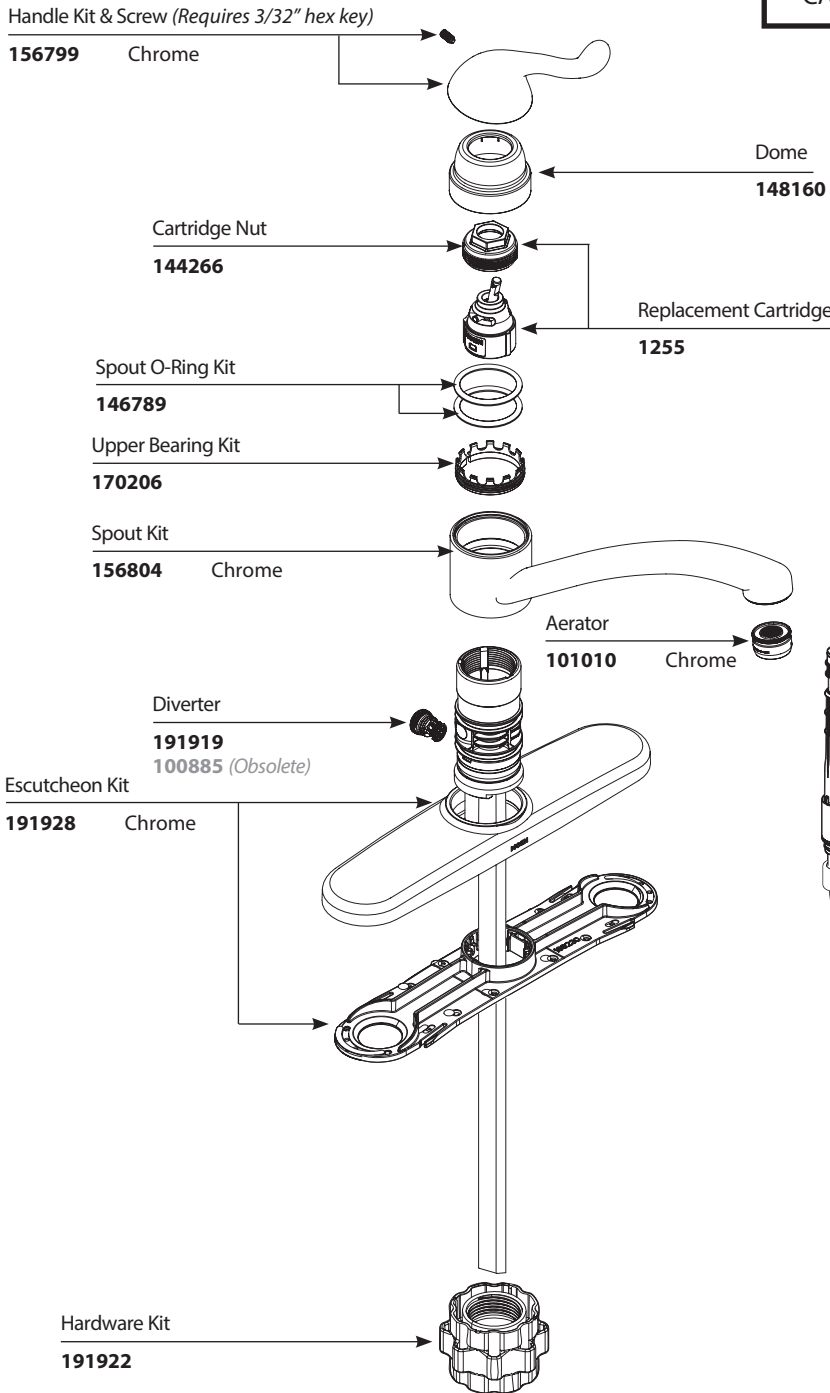

■ Order by Part Number

There is more than one version of this model.
Page down to identify the version you have.

Adler™ Single Handle Lever Kitchen Faucet w/Protégé Side Spray		
MODEL	HANDLE	FINISH
CA87530	Lever	Chrome
CA87539	Lever	Chrome/less spray
CA87534	Lever	Chrome/Spray in deck

■ Order by Part Number

Adler™ Single Handle Lever Kitchen Faucet w/Protégé Side Spray		
MODEL	HANDLE	FINISH
CA87530	Lever	Chrome
CA87539	Lever	Chrome/less spray
CA87534	Lever	Chrome/Spray in deck

■ Order by Part Number

Adler™		
Single Handle Lever Kitchen Faucet w/Protégé Side Spray		
MODEL	HANDLE	FINISH
CA87530	Lever	Chrome
CA87539	Lever	Chrome/less spray
CA87534	Lever	Chrome/Spray in deck

Handle Kit & Screw (Requires 3/32" hex key)

Handle Kit & Screw
(Requires 3/32" hex key)

100881 Chrome

Spout Retaining Nut
(for less spray models)

100888

Spout Retaining Nut
(for spray models)

100882

Replacement Cartridge

4000