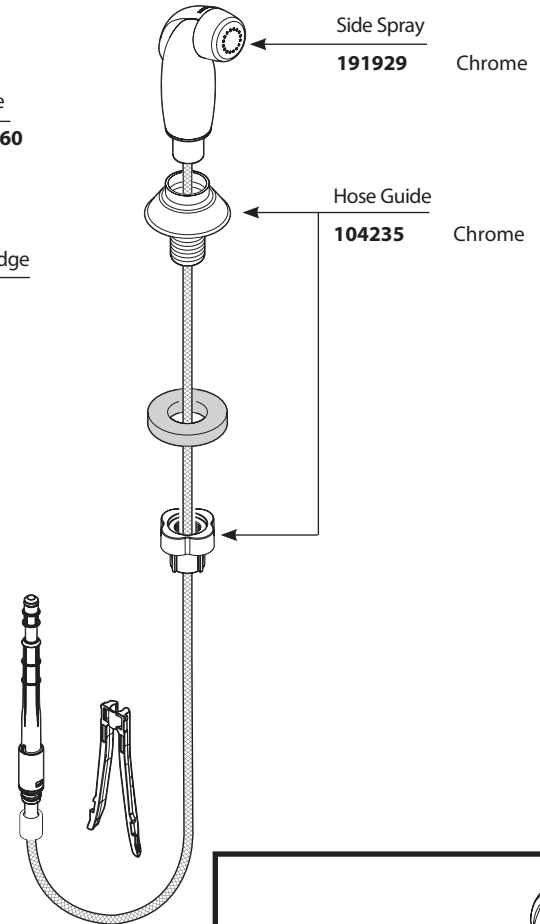

■ Order by Part Number

There is more than one version of this model.
Page down to identify the version you have.

Adler™ Single Handle Lever Kitchen Faucet w/Protégé Side Spray		
MODEL	HANDLE	FINISH
CA87530	Lever	Chrome
CA87539	Lever	Chrome/less spray
CA87534	Lever	Chrome/Spray in deck

■ Order by Part Number

Adler™ Single Handle Lever Kitchen Faucet w/Protégé Side Spray		
MODEL	HANDLE	FINISH
CA87530	Lever	Chrome
CA87539	Lever	Chrome/less spray
CA87534	Lever	Chrome/Spray in deck

■ Order by Part Number

Adler™		
Single Handle Lever Kitchen Faucet w/Protégé Side Spray		
MODEL	HANDLE	FINISH
CA87530	Lever	Chrome
CA87539	Lever	Chrome/less spray
CA87534	Lever	Chrome/Spray in deck

Handle Kit & Screw (Requires 3/32" hex key)