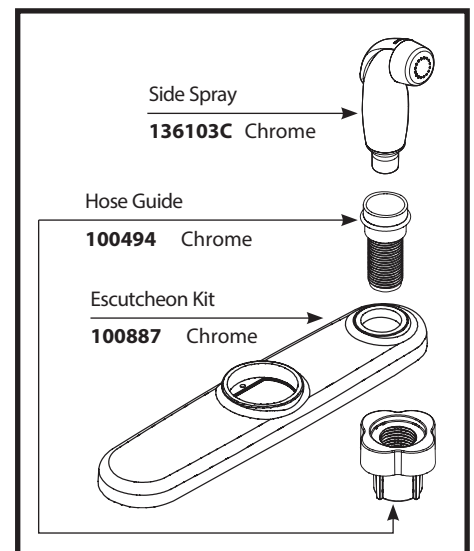

Adler™		
Single Handle Lever Kitchen Faucet w/Protégé Side Spray		
MODEL	HANDLE	FINISH
CA87530	Lever	Chrome
CA87539	Lever	Chrome/less spray
CA87534	Lever	Chrome/Spray in deck

Handle Kit & Screw (Requires 3/32" hex key)

Spout Kit

156804

Chrome

Aerator

3919

Chrome

Escutcheon Kit

156807 Chrome

Hardware Kit

40004

■ Order by Part Number

Adler™
Single Handle Lever Kitchen Faucet
w/Protégé Side Spray

<u>MODEL</u>	<u>HANDLE</u>	<u>FINISH</u>
CA87530	Lever	Chrome
CA87539	Lever	Chrome/less spray
CA87534	Lever	Chrome/Spray in deck

Handle Kit & Screw
(Requires 3/32" hex key)

100881 Chrome

Spout Retaining Nut
(for less spray models)

100888

Spout Retaining Nut
(for spray models)

100882

Replacement Cartridge

4000