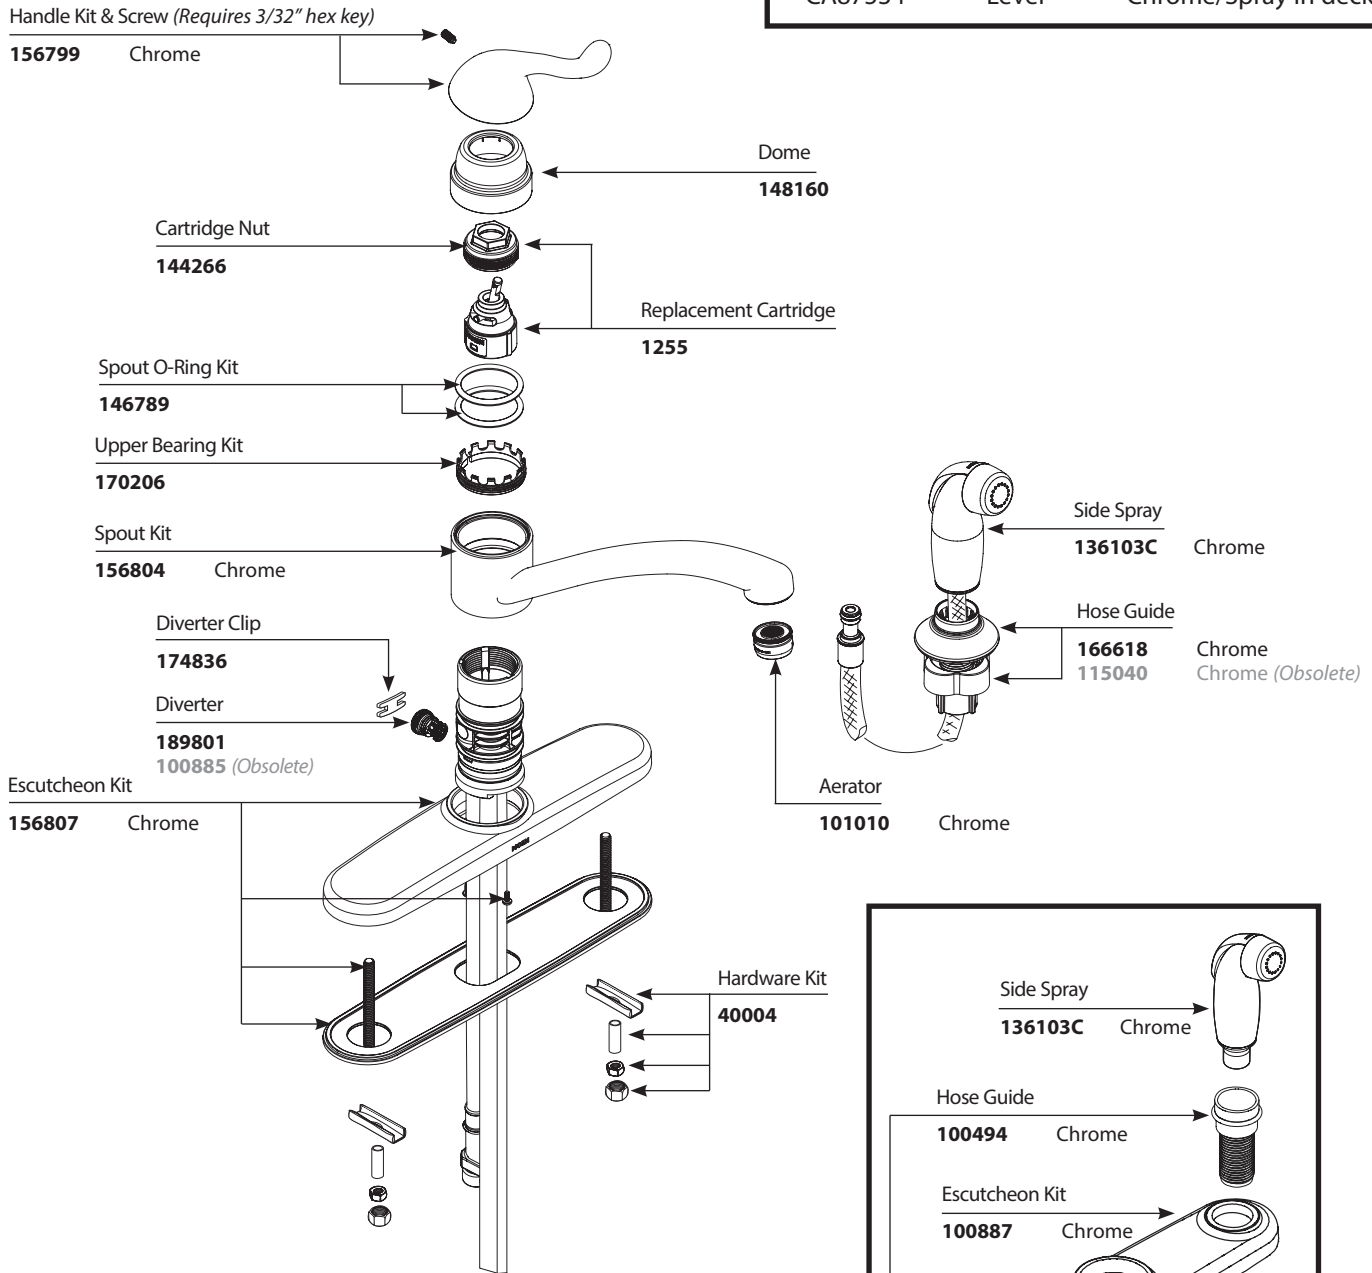

■ Order by Part Number

There is more than one version of this model.
Page down to identify the version you have.

Adler™ Single Handle Lever Kitchen Faucet w/Protégé Side Spray		
MODEL	HANDLE	FINISH
CA87530	Lever	Chrome
CA87539	Lever	Chrome/less spray
CA87534	Lever	Chrome/Spray in deck

■ Order by Part Number

Adler™ Single Handle Lever Kitchen Faucet w/Protégé Side Spray		
MODEL	HANDLE	FINISH
CA87530	Lever	Chrome
CA87539	Lever	Chrome/less spray
CA87534	Lever	Chrome/Spray in deck

■ Order by Part Number

Adler™		
Single Handle Lever Kitchen Faucet w/Protégé Side Spray		
MODEL	HANDLE	FINISH
CA87530	Lever	Chrome
CA87539	Lever	Chrome/less spray
CA87534	Lever	Chrome/Spray in deck

Handle Kit & Screw (Requires 3/32" hex key)

146789

Upper Bearing Kit

170206

Diverter Clip

174836

Diverter

189801

100885 (Obsolete)