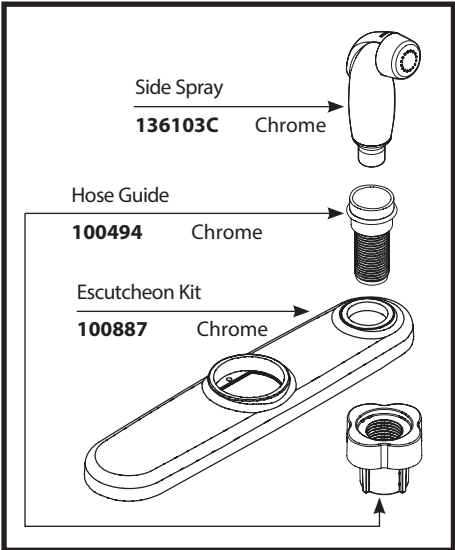

■ Order by Part Number

There is more than one version of this model.
Page down to identify the version you have.

Adler™ Single Handle Lever Kitchen Faucet w/Protégé Side Spray		
MODEL	HANDLE	FINISH
CA87530	Lever	Chrome
CA87539	Lever	Chrome/less spray
CA87534	Lever	Chrome/Spray in deck

■ Order by Part Number

Adler™ Single Handle Lever Kitchen Faucet w/Protégé Side Spray		
MODEL	HANDLE	FINISH
CA87530	Lever	Chrome
CA87539	Lever	Chrome/less spray
CA87534	Lever	Chrome/Spray in deck

■ Order by Part Number

Adler™		
Single Handle Lever Kitchen Faucet w/Protégé Side Spray		
MODEL	HANDLE	FINISH
CA87530	Lever	Chrome
CA87539	Lever	Chrome/less spray
CA87534	Lever	Chrome/Spray in deck

Handle Kit & Screw (Requires 3/32" hex key)