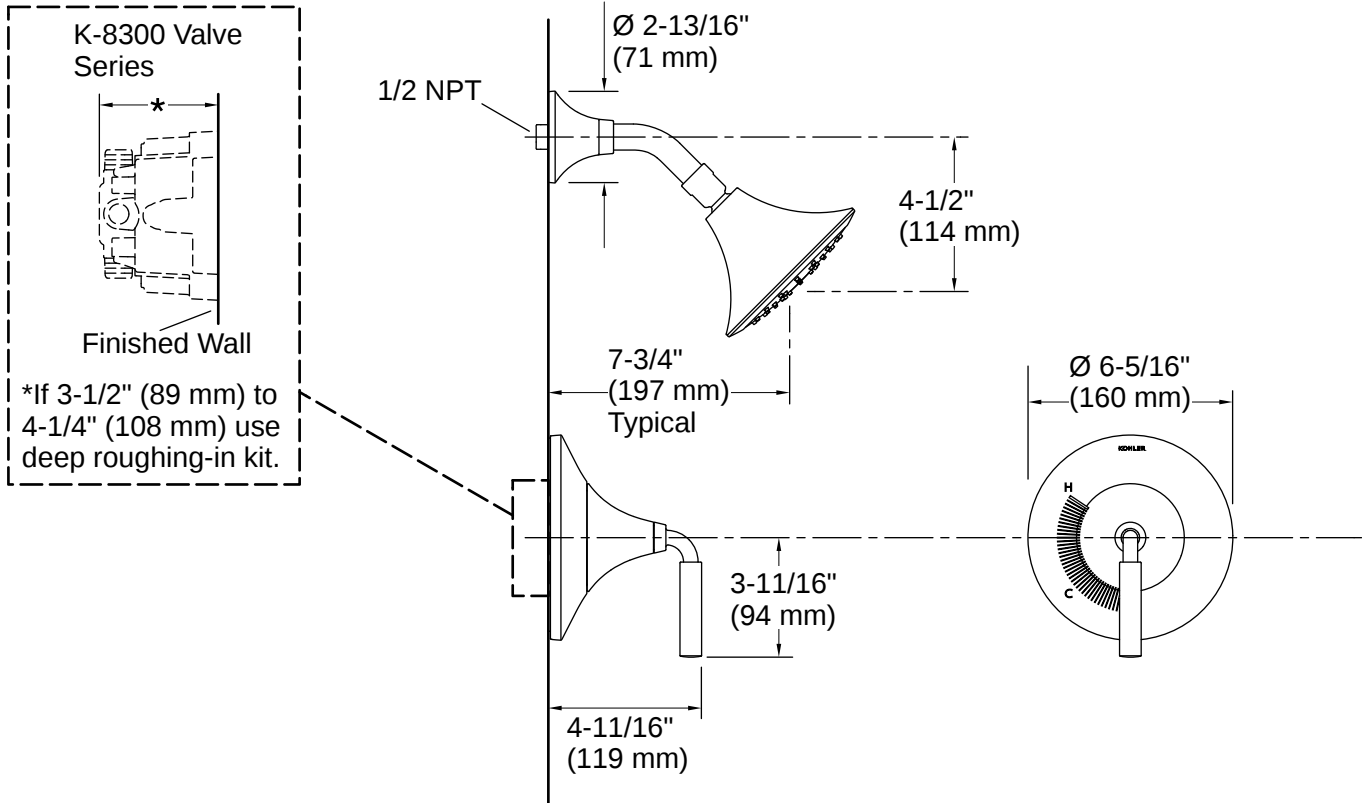

Installation Notes

Install this product according to the installation instructions.