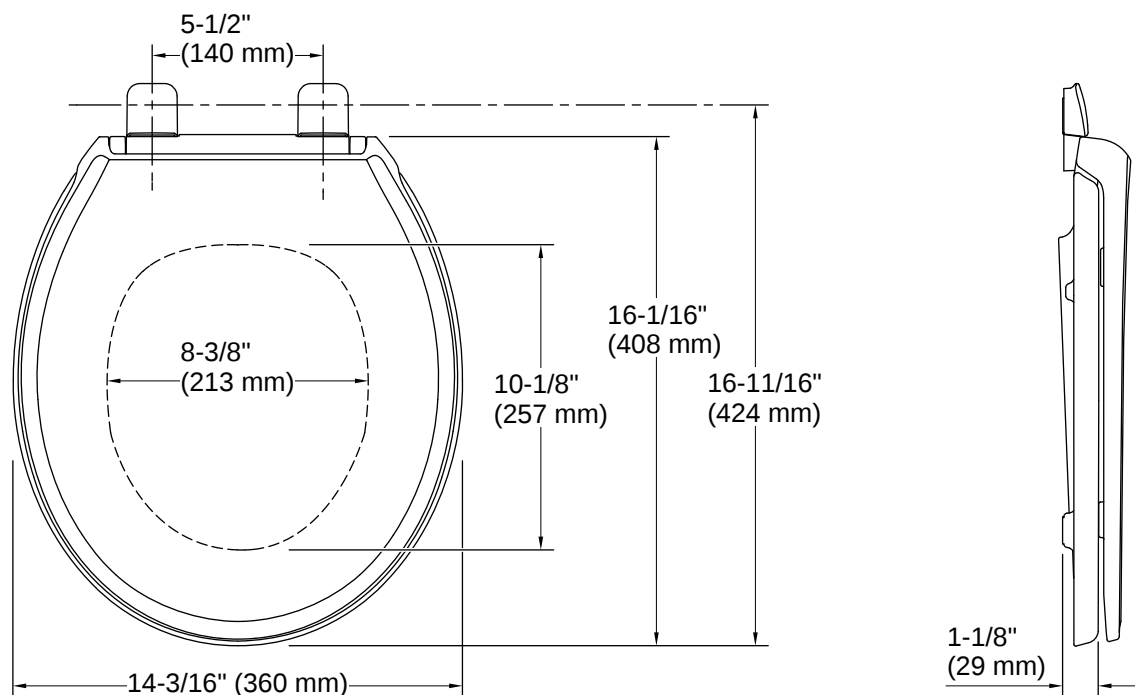

Installation Notes

Install this product according to the installation instructions.