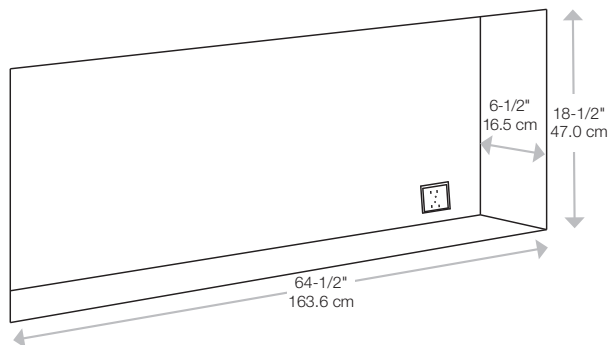

Sierra Series 72" Linear Electric Fireplace

SIL72

Interchangeable Media Options

Flame Colors

In-wall Installation Dimensions

Multi-function remote

120 Volts | 1,400 Watts | 4,777 BTU

Model #	Description	Lbs / Kg (packaged)	UPC	Wty. ¹	Carton Dimensions (WxHxD)		Cube	
					Inches	cm	ft ³	m ³
SIL72	72" Linear Electric Fireplace	77.8 / 35.3 (100.3 / 45.5)	781052132764	1 yr.	77-3/4 x 23-3/4 x 9-5/8	197.5 x 62.0 x 24.4	9.9	0.3

Viewing Dimensions (WxH)

62-3/4" x 10-5/8"
159.4 cm x 26.8 cm

Included feet allows for tabletop installation