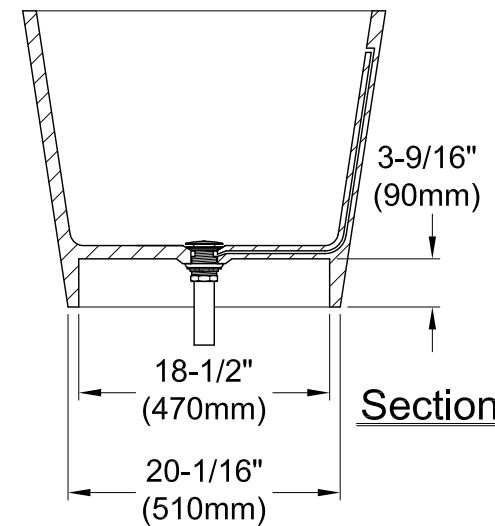

59" Solid Surface White Stone Bathtub With Drain

Section A-A

Section B-B