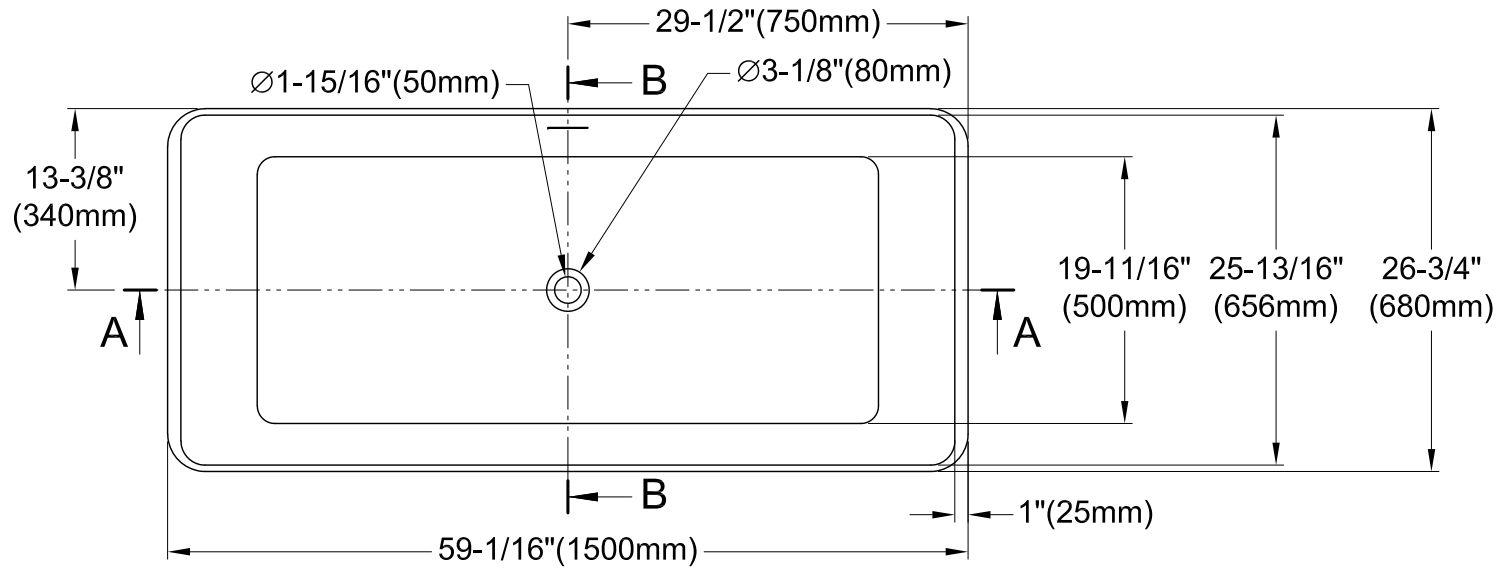

59" Solid Surface White Stone Bathtub With Drain

Section A-A

Section B-B