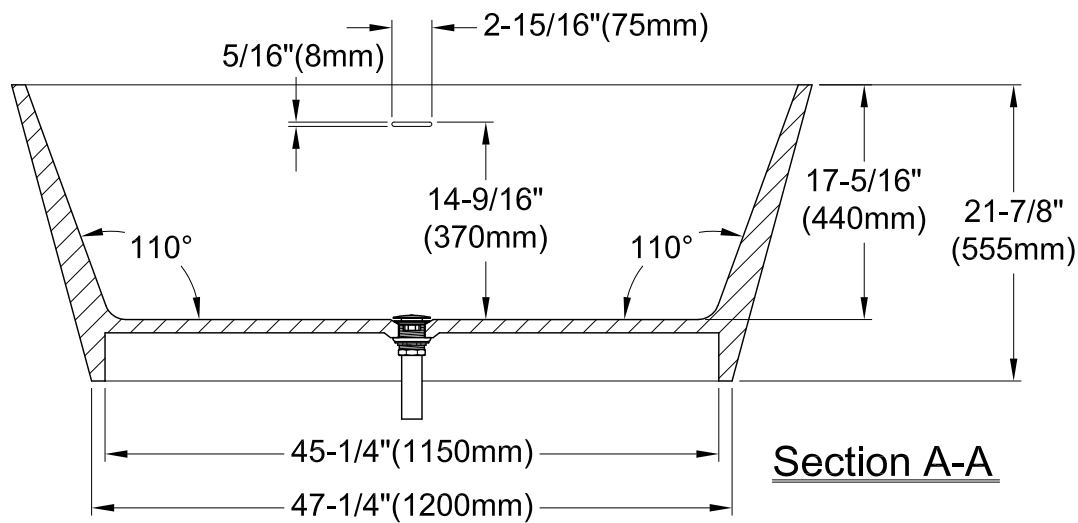

59" Solid Surface White Stone Bathtub With Drain

Section A-A

Section B-B