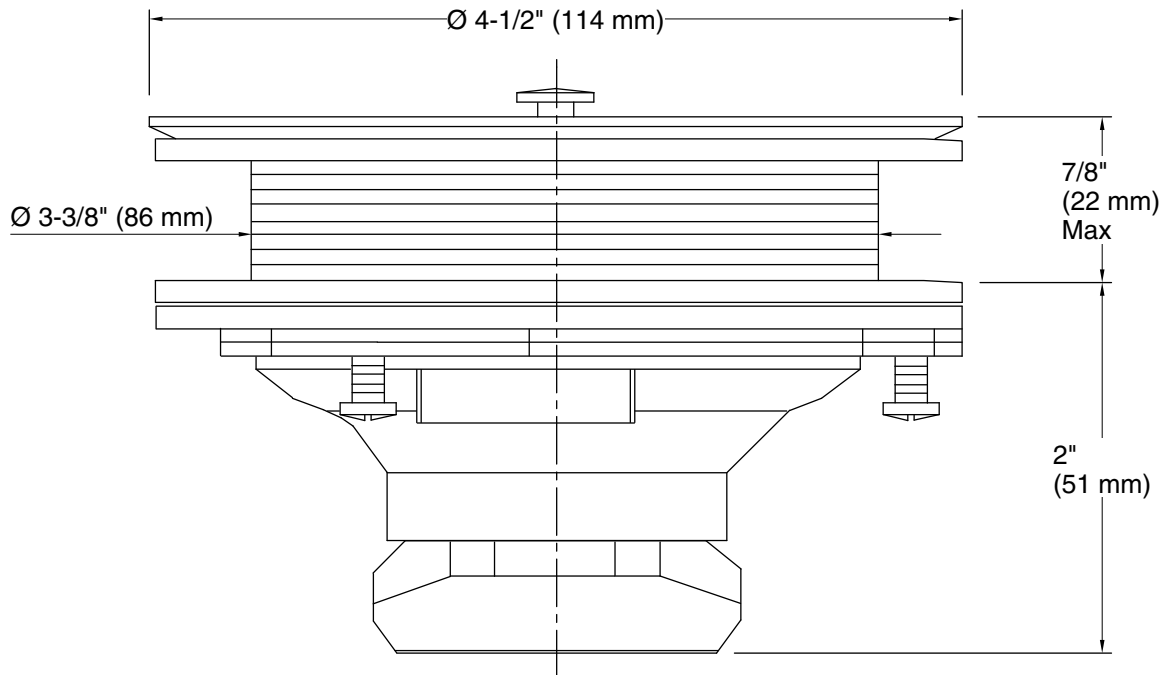

Features

- For sink installations with 3-1/2" (89 mm) or 4" (102 mm) outlet
- Removable basket strainer with open/close stopper that seals tightly
- Less tailpiece
- 4-1/2" (114 mm) x 2-7/8" (73 mm)

Material

Technical Information

All product dimensions are nominal.

Material: Metal, Brass