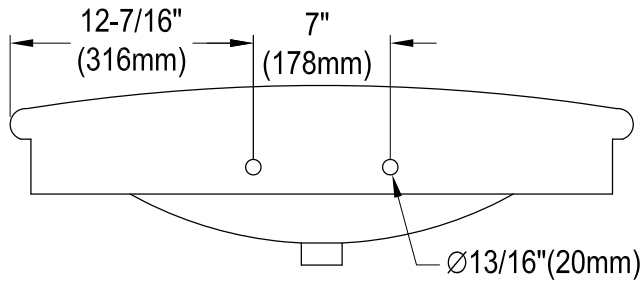

32" CERAMIC CONSOLE SINK

Sink Back View