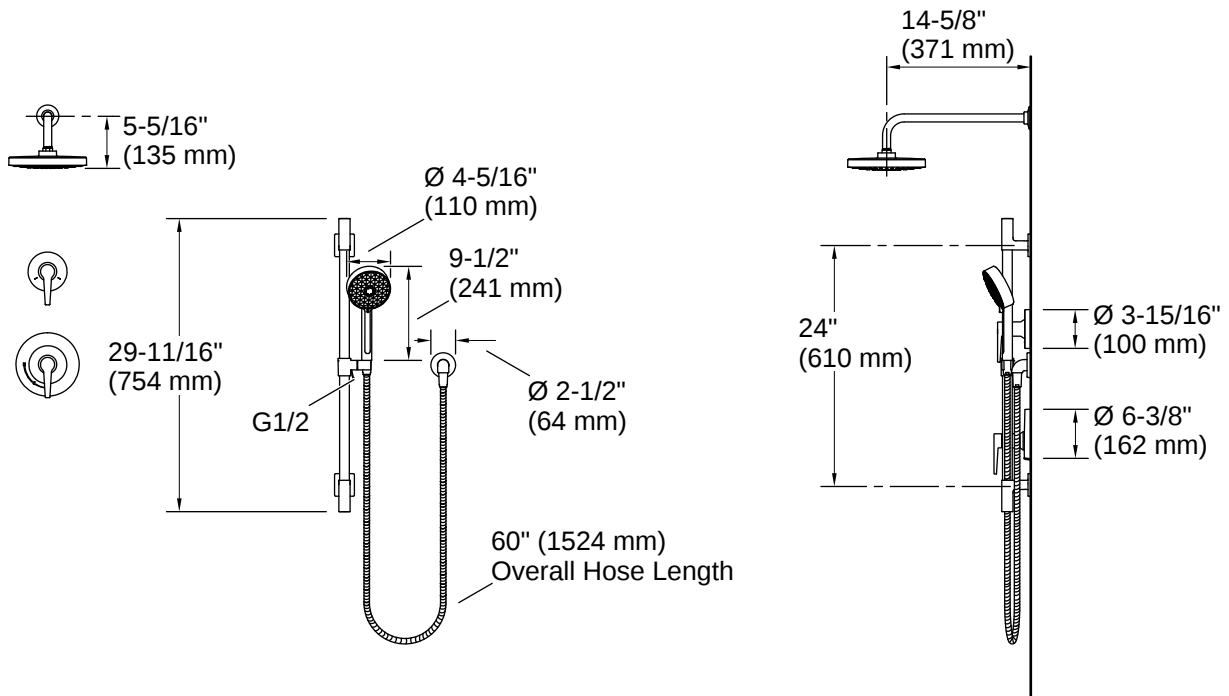

Installation

- Requires K-8304 or K-28304 series valve (sold separately)
- Requires K-728-K series transfer valve or K-737-K series diverter valve (sold separately)

Installation Notes

Install this product according to the installation instructions.