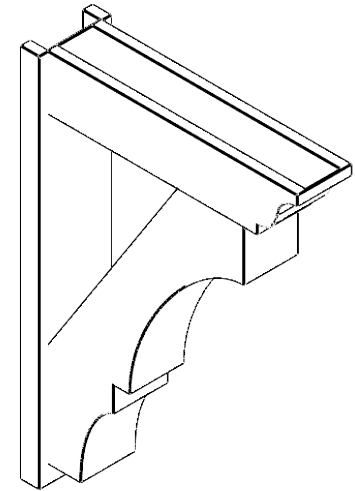

ITEM NUMBER: OUTUROC060X080X30000X42000X060X020X060BOA04RCPR

6"W TOP X 8"W BACK X 30"D X 42"H X 6"T TOP X 2"T BACK TIMBERTHANE ROUGH CEDAR BALBOA FAUX WOOD OPEN OUTLOOKER, TRADITIONAL TOP AND BLOCK BACK, 6"W CLOSED BRACE, PRIMED TAN

SIDE PROFILE

FRONT PROFILE

ISOMETRIC

GENERATED DATE : 07/05/2023

EKENA MILLWORK
2300 WEST MAIN ST.
CLARKSVILLE, TX 75426
TOLL FREE: 866-607-0453
WWW.EKENAMILLWORK.COM

NOTES

1. INSTALLATION TO BE COMPLETED IN ACCORDANCE WITH MANUFACTURER'S SPECIFICATIONS.
2. DRAWING MAY NOT BE TO SCALE
3. THIS DRAWING IS INTENDED FOR DESIGN AND PLANNING PURPOSES ONLY.
4. ALL INFORMATION CONTAINED HEREIN WAS CURRENT AT THE TIME OF DEVELOPMENT BUT MUST BE REVIEWED AND APPROVED BY THE PRODUCT MANUFACTURER TO BE CONSIDERED ACCURATE.
5. TIMBERTHANE ARCHITECTURAL PRODUCTS ARE MADE FROM HIGH DENSITY URETHANE AND COME FACTORY PRIMED