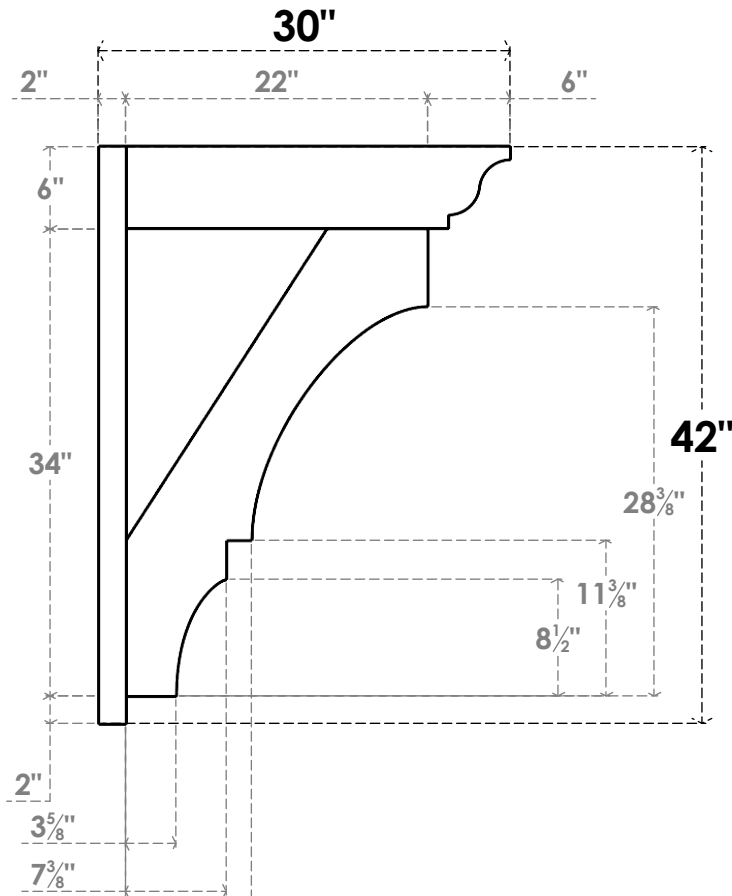

ITEM NUMBER: OUTUROC060X080X30000X42000X060X020X060BOA04RCPR

6"W TOP X 8"W BACK X 30"D X 42"H X 6"T TOP X 2"T BACK TIMBERTHANE ROUGH CEDAR BALBOA FAUX WOOD OPEN OUTLOOKER, TRADITIONAL TOP AND BLOCK BACK, 6"W CLOSED BRACE, PRIMED TAN

SIDE PROFILE

FRONT PROFILE

ISOMETRIC

GENERATED DATE : 07/05/2023

EKENA MILLWORK
2300 WEST MAIN ST.
CLARKSVILLE, TX 75426
TOLL FREE: 866-607-0453
WWW.EKENAMILLWORK.COM

NOTES

1. INSTALLATION TO BE COMPLETED IN ACCORDANCE WITH MANUFACTURER'S SPECIFICATIONS.
2. DRAWING MAY NOT BE TO SCALE
3. THIS DRAWING IS INTENDED FOR DESIGN AND PLANNING PURPOSES ONLY.
4. ALL INFORMATION CONTAINED HEREIN WAS CURRENT AT THE TIME OF DEVELOPMENT BUT MUST BE REVIEWED AND APPROVED BY THE PRODUCT MANUFACTURER TO BE CONSIDERED ACCURATE.
5. TIMBERTHANE ARCHITECTURAL PRODUCTS ARE MADE FROM HIGH DENSITY URETHANE AND COME FACTORY PRIMED