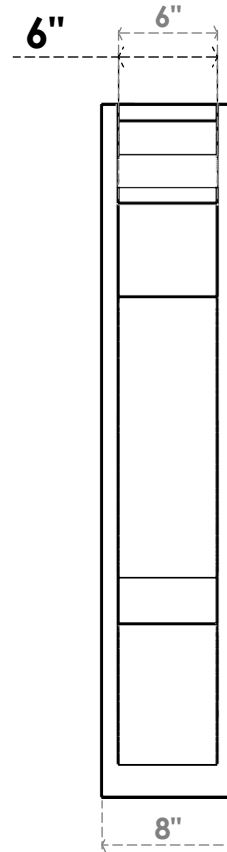

ITEM NUMBER: OUTUROC060X080X30000X42000X060X020X060BOA04RCPR

6"W TOP X 8"W BACK X 30"D X 42"H X 6"T TOP X 2"T BACK TIMBERTHANE ROUGH CEDAR BALBOA FAUX WOOD OPEN OUTLOOKER, TRADITIONAL TOP AND BLOCK BACK, 6"W CLOSED BRACE, PRIMED TAN

SIDE PROFILE

FRONT PROFILE

ISOMETRIC

GENERATED DATE : 07/05/2023

EKENA MILLWORK
2300 WEST MAIN ST.
CLARKSVILLE, TX 75426
TOLL FREE: 866-607-0453
WWW.EKENAMILLWORK.COM

NOTES

1. INSTALLATION TO BE COMPLETED IN ACCORDANCE WITH MANUFACTURER'S SPECIFICATIONS.
2. DRAWING MAY NOT BE TO SCALE
3. THIS DRAWING IS INTENDED FOR DESIGN AND PLANNING PURPOSES ONLY.
4. ALL INFORMATION CONTAINED HEREIN WAS CURRENT AT THE TIME OF DEVELOPMENT BUT MUST BE REVIEWED AND APPROVED BY THE PRODUCT MANUFACTURER TO BE CONSIDERED ACCURATE.
5. TIMBERTHANE ARCHITECTURAL PRODUCTS ARE MADE FROM HIGH DENSITY URETHANE AND COME FACTORY PRIMED