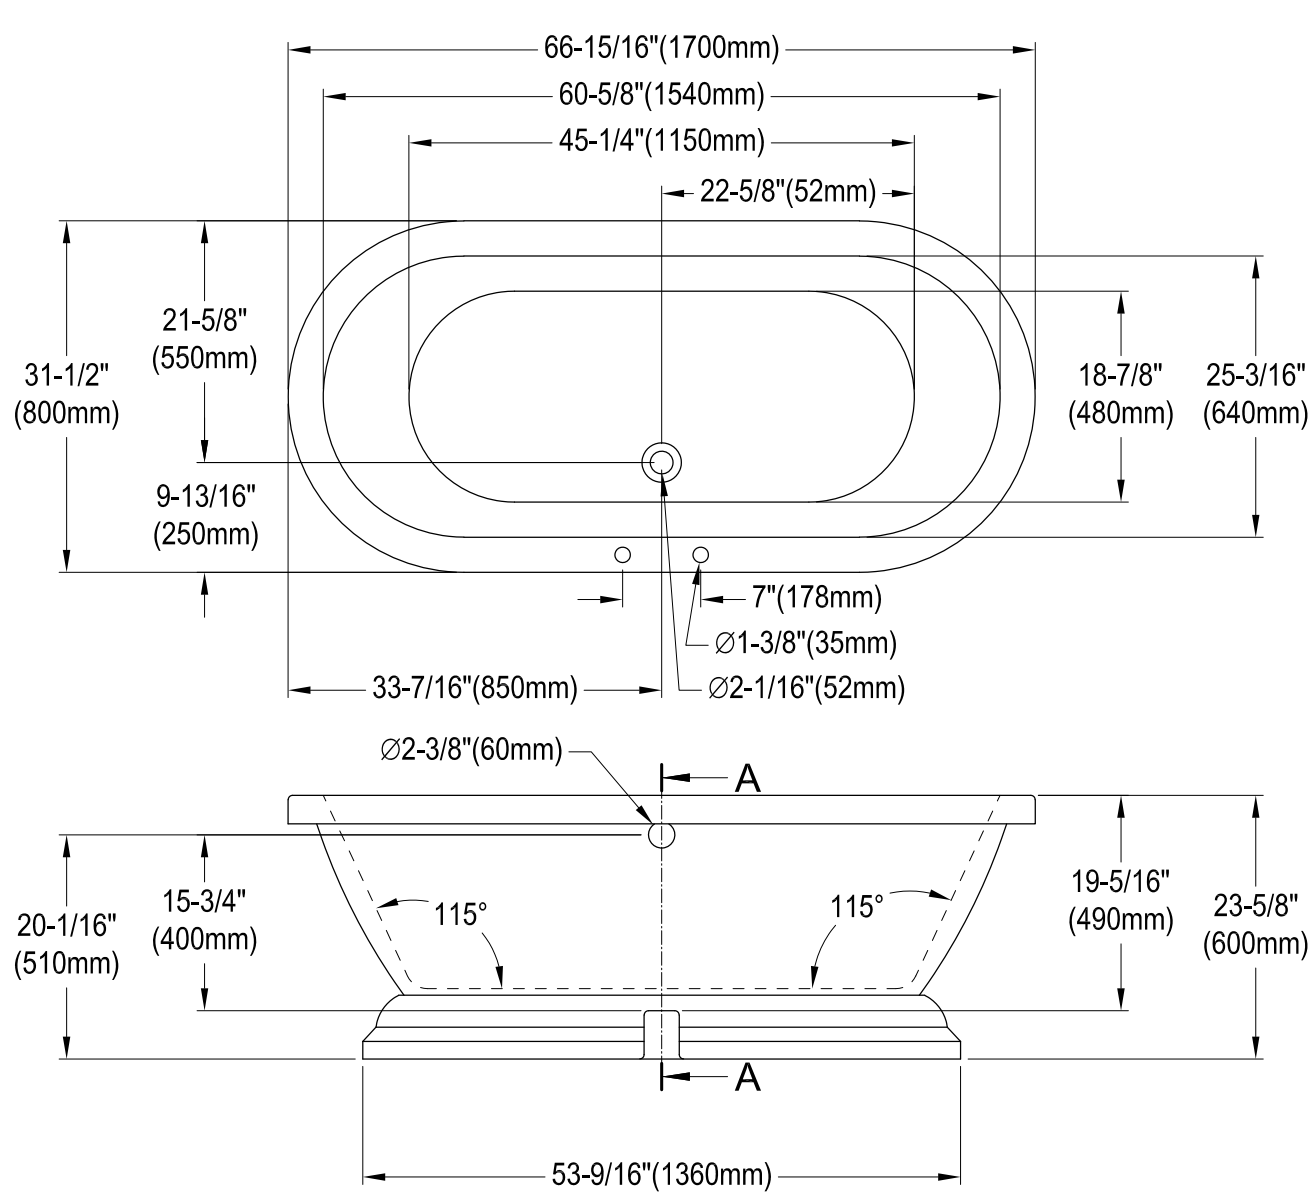

67" Acrylic Pedestal Tub With 7" Faucet Drillings

Section A-A