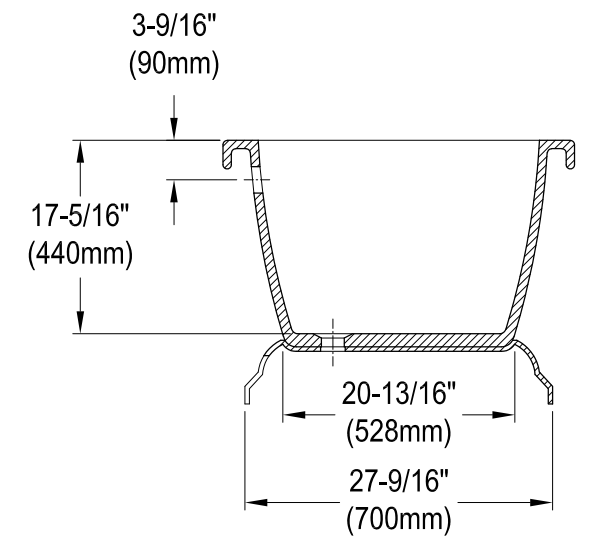

67" Acrylic Pedestal Tub With 7" Faucet Drillings

Section A-A