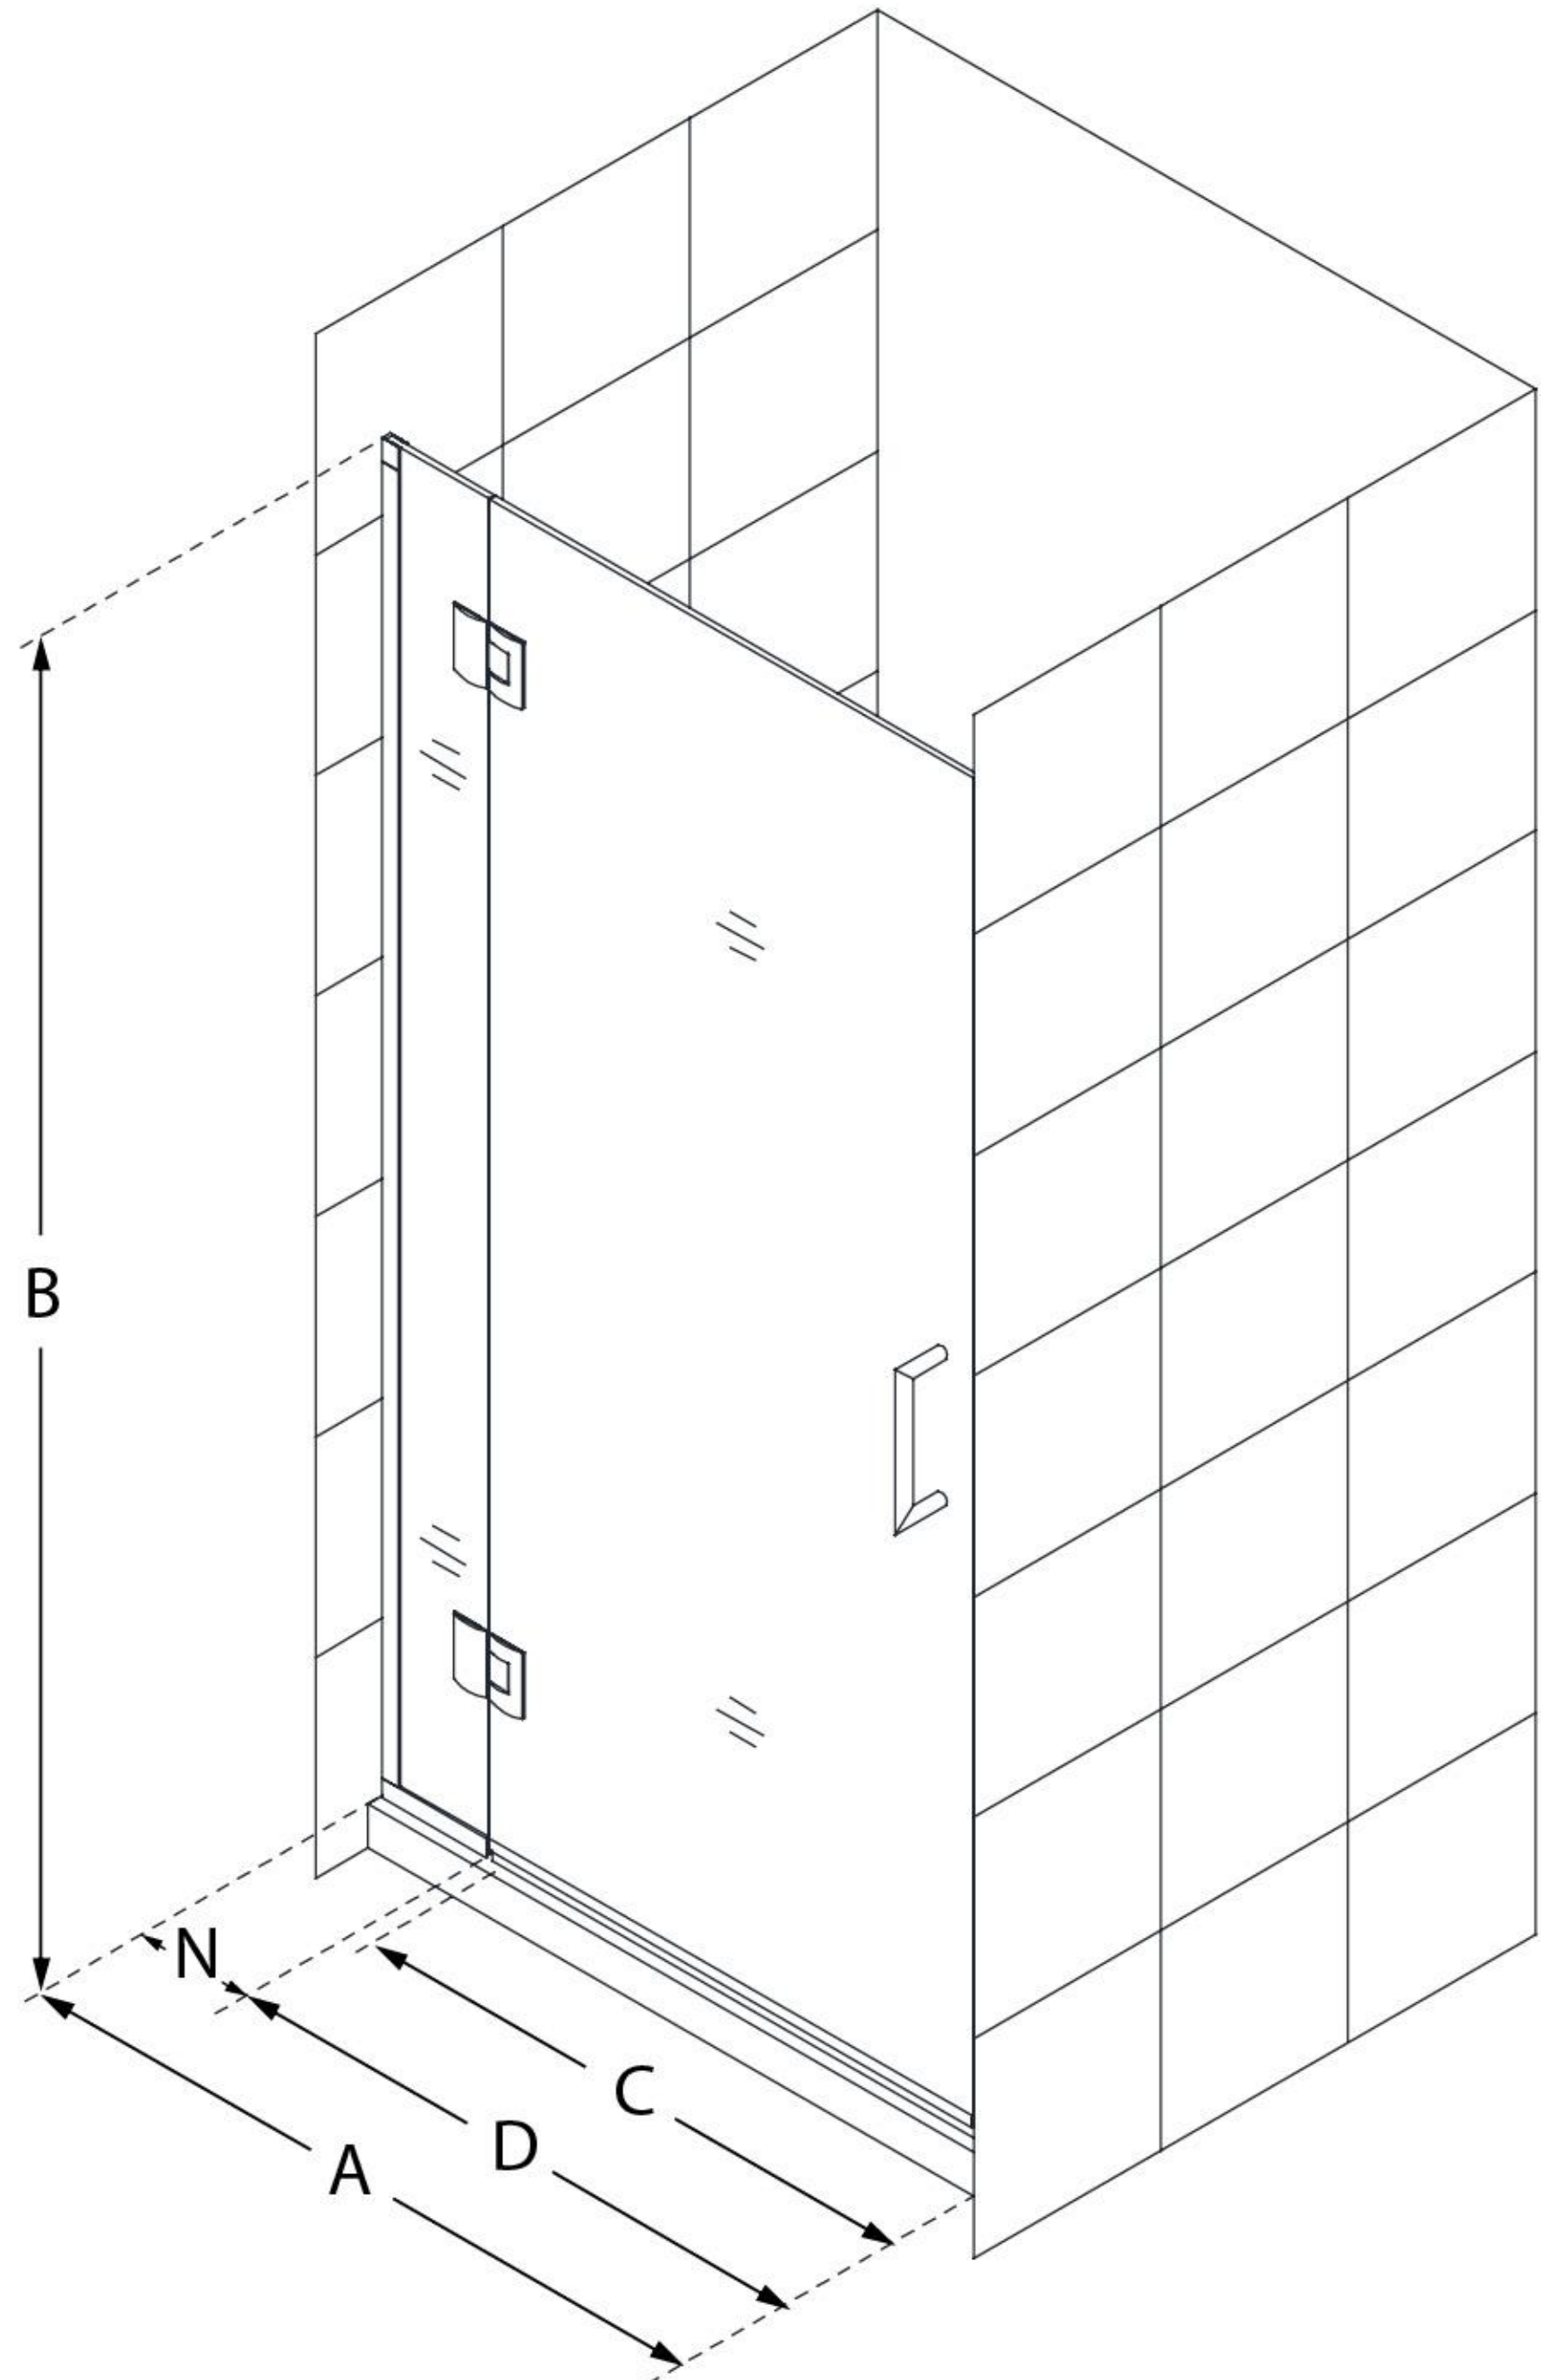

MODEL INFORMATION

D12672

UNIDOOR-X

DreamLine Unidoor-X 32 in. W x
72 in. H Frameless Hinged Shower
Door, Clear Glass

SWING DOOR

CONFIGURATION DIMENSIONS:

A: 32 in.
MODEL WIDTH

B: 72 in.
MODEL HEIGHT

C: 25 in.
ACCESS WIDTH

D: 26 in.
DOOR WIDTH

N: 6 in.
HINGE PANEL WIDTH

DreamLine reserves the right to update or modify the hardware or materials pictured without prior notice for the purpose of product improvement and customer satisfaction.