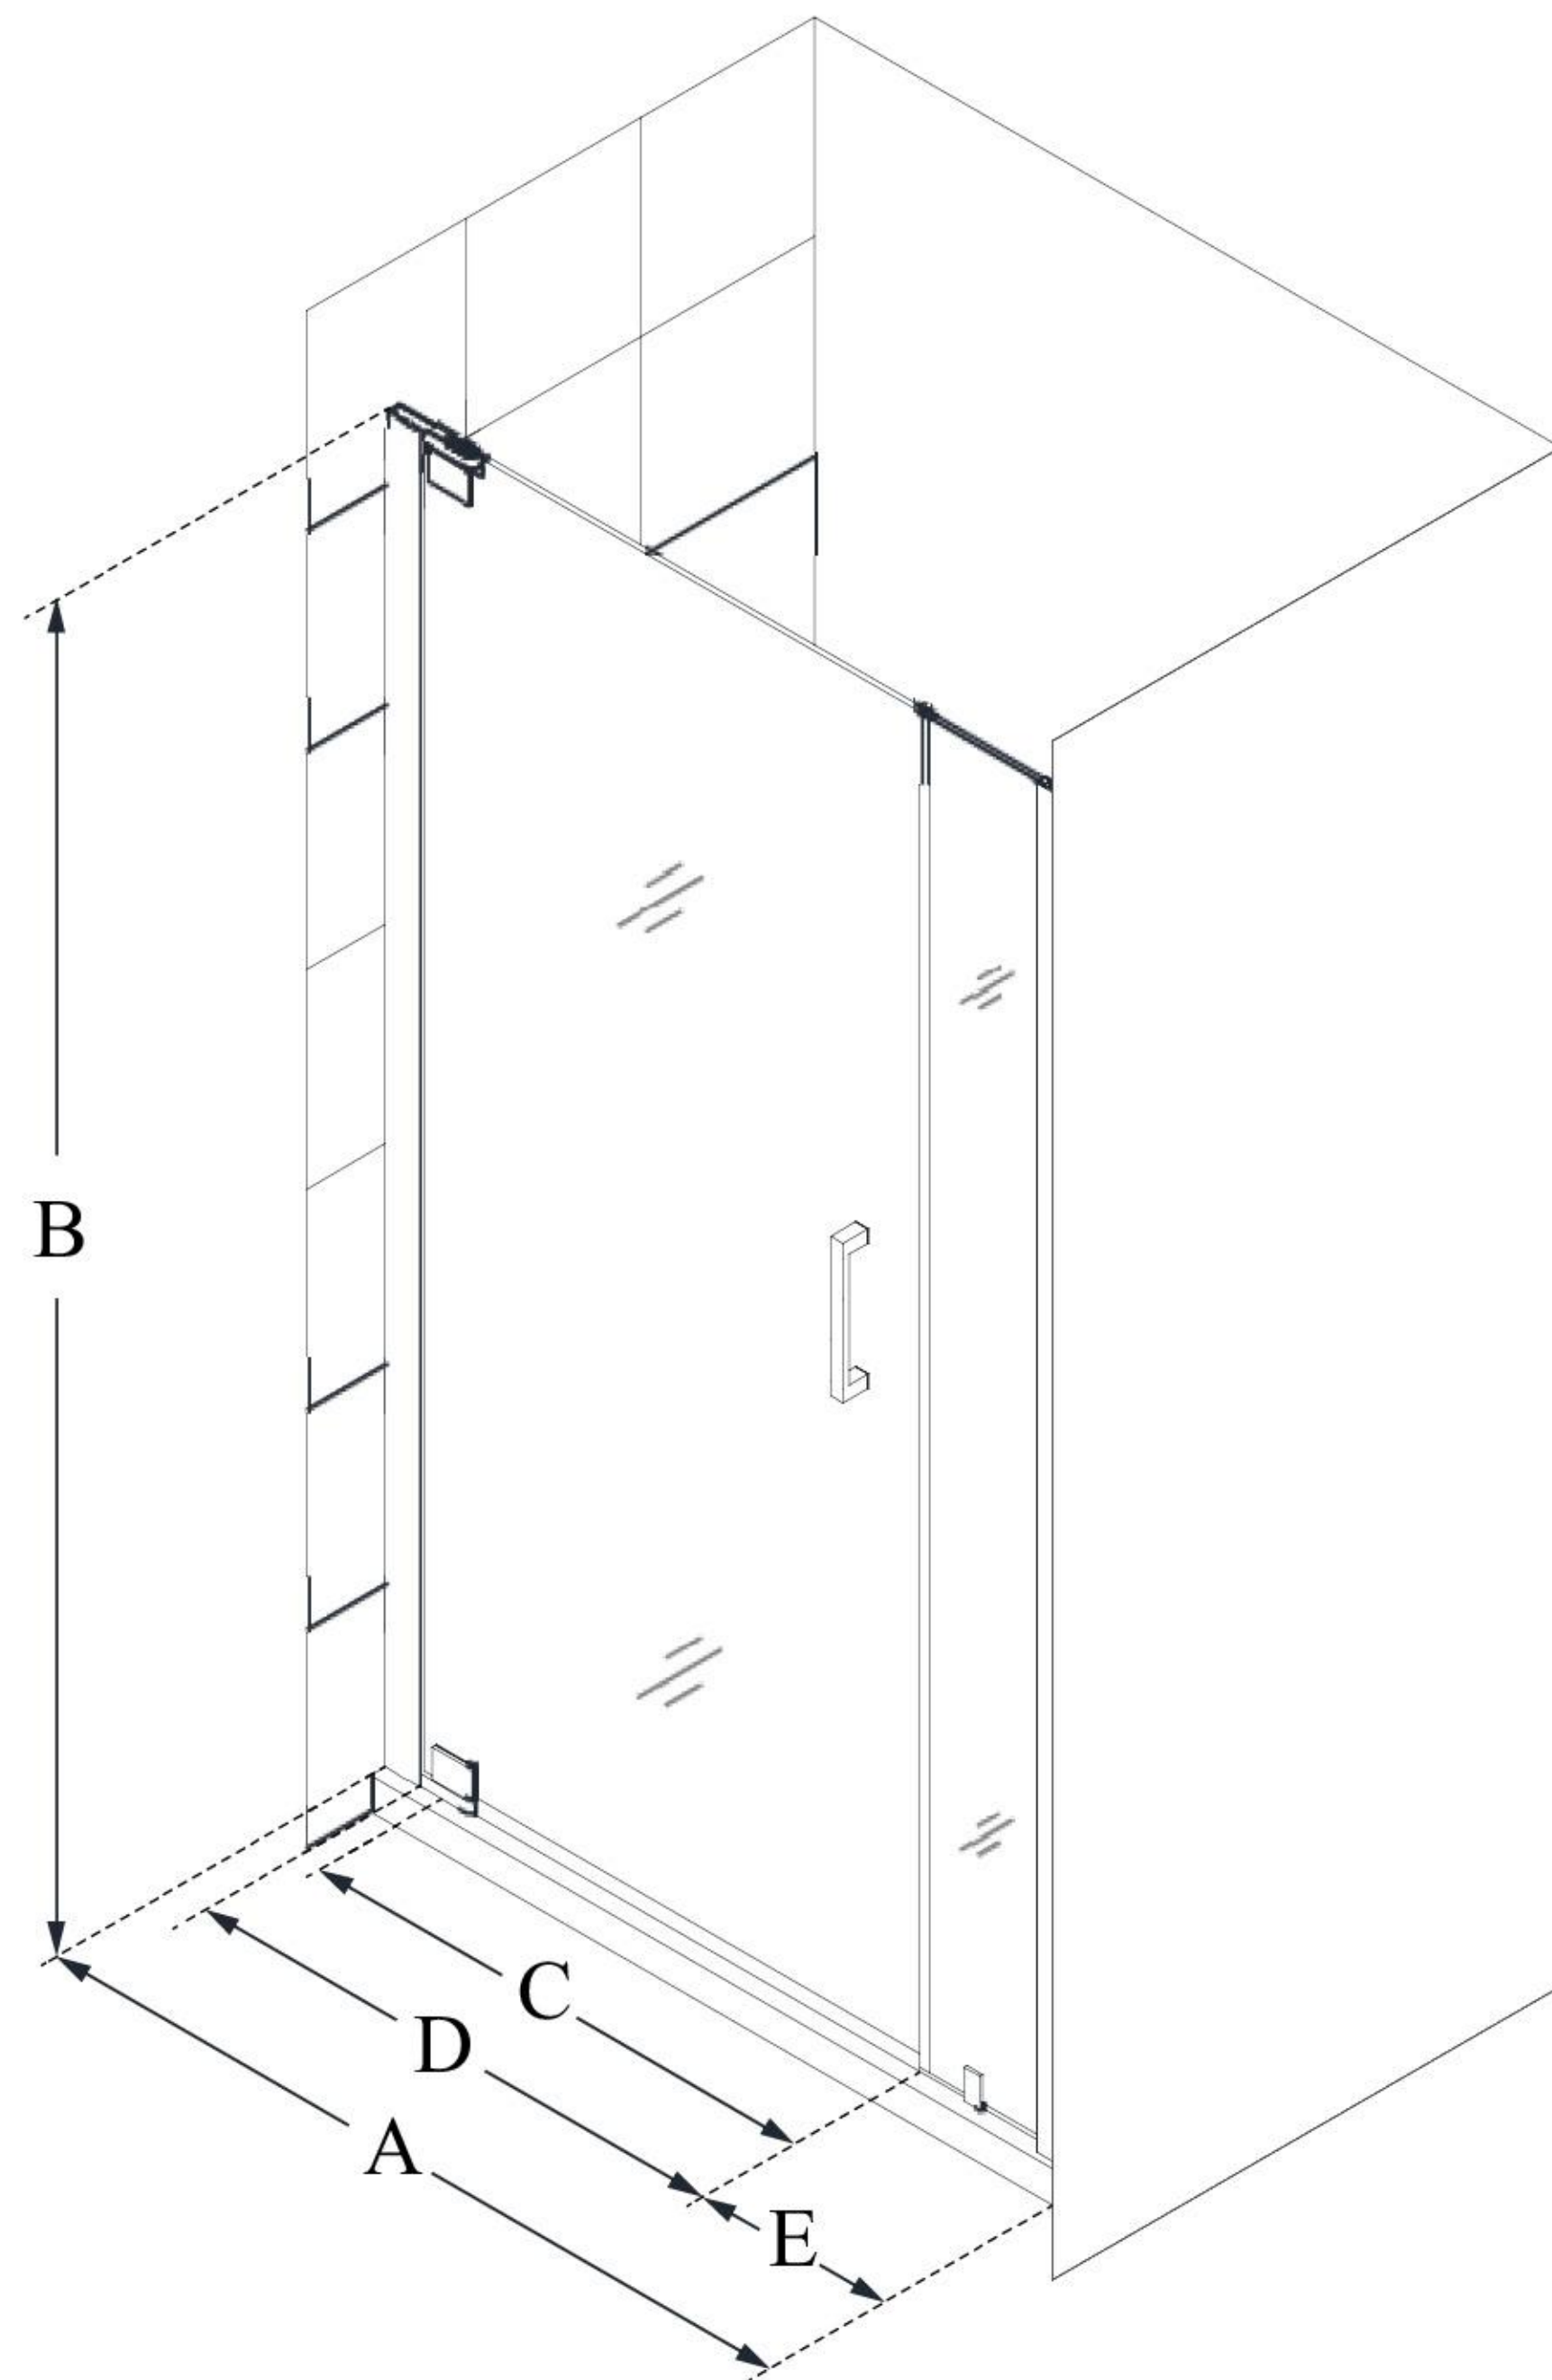

## ELEGANCE-LS

DreamLine Elegance-LS 36 1/4 -  
38 1/4 in. W x 72 in. H Frameless  
Pivot Shower Door

PIVOT DOOR

### CONFIGURATION DIMENSIONS:

**A: 36 1/4 in. - 38 1/4 in.**

MODEL WIDTH

**B: 72 in.**

MODEL HEIGHT

**C: 24 3/4**

ACCESS WIDTH

**D: 27 3/4 in.**

DOOR WIDTH

**E: 6 in.**

INLINE PANEL WIDTH

DreamLine reserves the right to update or modify the hardware or materials pictured without prior notice for the purpose of product improvement and customer satisfaction.