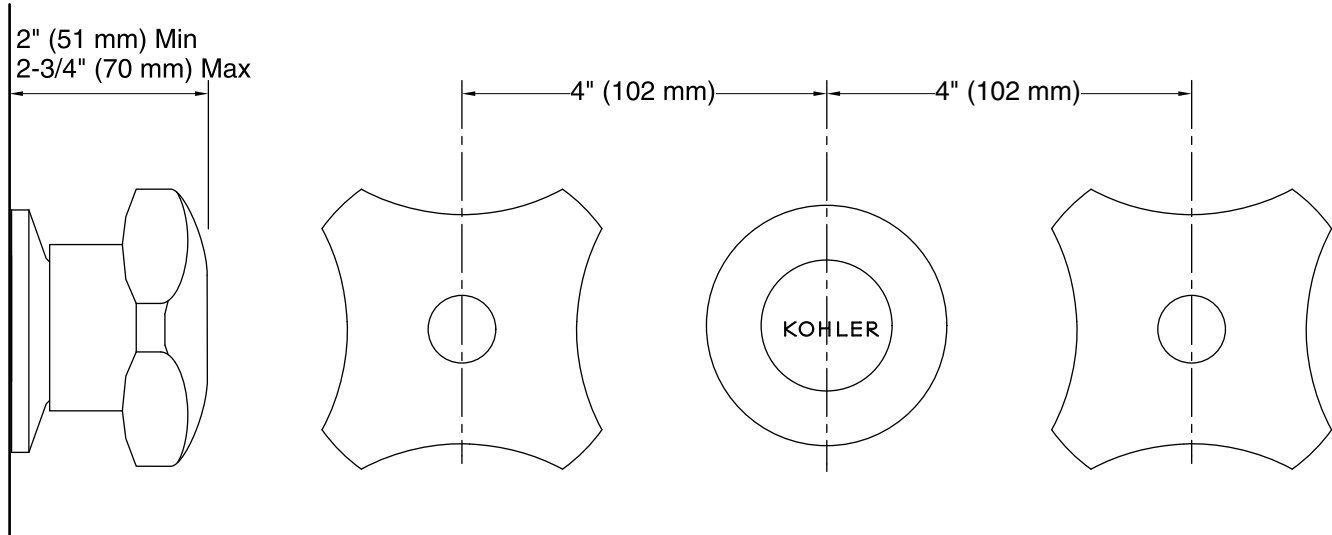

Technical Information

All product dimensions are nominal.

Notes

Install this product according to the installation instructions.