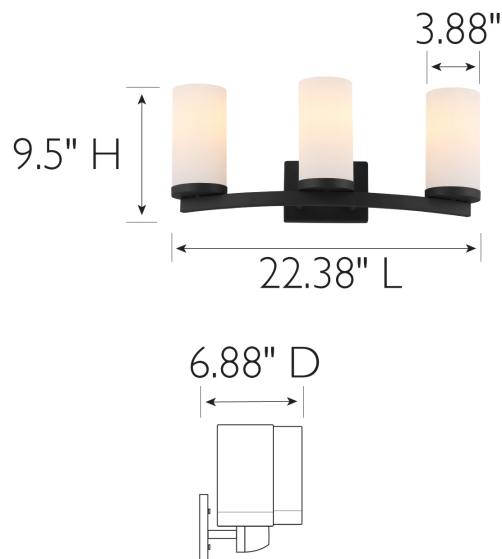

Desta 3-Light Vanity Light Matte Black

SPECIFICATIONS

MOUNTING:	Wall Mount	LED BRIGHTNESS (LUMENS):	N/A
UP/DOWN MOUNT:	Yes	LED COLOR CORRELATED TEMPERATURE (CCT):	N/A
LAMP TYPE 1:	3 E26 Medium Base Bulb	LED COLOR RENDERING INDEX (CRI):	N/A
BULB INCLUDED:	No	LED EFFICACY:	N/A
WATTS PER BULB:	60W or LED equivalent	LED AVERAGE RATED LIFE:	N/A
TOTAL WATTAGE:	180W or LED equivalent	ENERGY EFFICIENT:	No
DIMMABLE:	Yes	LIGHTING AMPS:	1.5
MATERIAL CONSTRUCTION:	Steel	VOLTAGE:	120V
ASSEMBLED DIMENSIONS:	9.5" H x 22.38" L x 6.88" D		
WEIGHT:	5.1 lbs.		
BACKPLATE DIMENSIONS:	4.63" H x 6.25" W x 0.75" D		
CANOPY/PLATE DIMENSIONS:	N/A		
GLASS/SHADE DIMENSIONS:	7.88" H x 3.88" L x 3.88" D		
GLASS/SHADE MATERIAL:	Glass		
GLASS/SHADE TYPE:	Frosted		
GLASS/SHADE COLOR:	White		