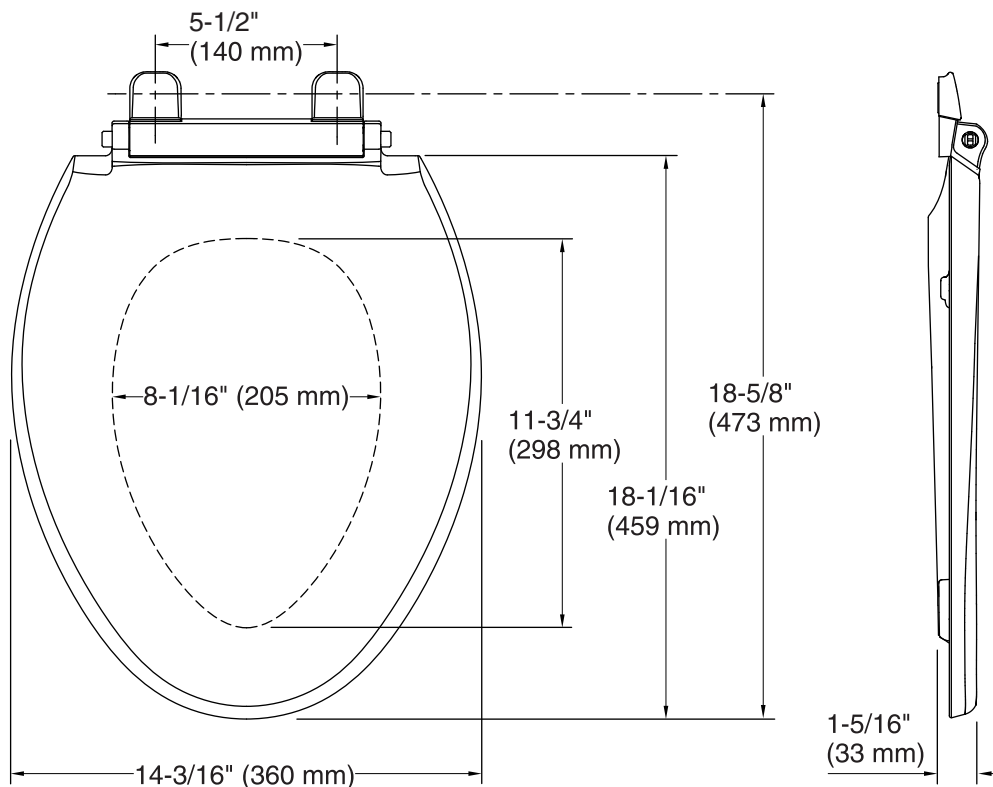

Rutledge® Quiet-Close™

Elongated Toilet Seat

K-4734

Features

- Quiet-Close™ lid closes slowly and quietly without slamming.
- Grip-Tight bumpers add stability and prevent shifting.
- Quick-Release™ hinges allow seat to be unlatched from toilet for easy removal and convenient cleaning; no tools required.
- Quick-Attach® hardware for fast and secure installation.
- Color-matched plastic hinges.

Color	Code	Description
	0	White
	96	Biscuit
	47	Almond

Technical Information

All product dimensions are nominal.

Seat shape type: Elongated

Seat front type: Closed-front

Seat-mounting holes: 5-1/2" (140 mm)