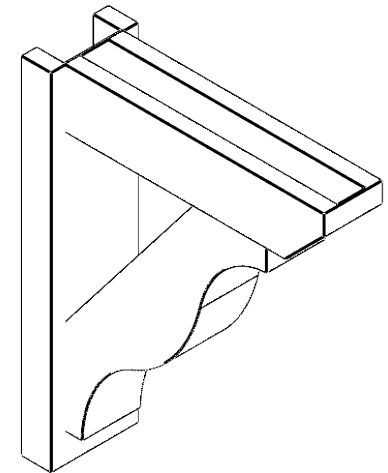

ITEM NUMBER: OUTUROC040X060X20000X24000X040X020X040FST24RCPR

4"W TOP X 6"W BACK X 20"D X 24"H X 4"T TOP X 2"T BACK TIMBERTHANE ROUGH CEDAR FUNSTON FAUX WOOD OPEN OUTLOOKER, SLAT TOP AND BLOCK BACK, 4"W CLOSED BRACE, PRIMED TAN

SIDE PROFILE

FRONT PROFILE

ISOMETRIC

GENERATED DATE : 07/06/2023

EKENA MILLWORK
2300 WEST MAIN ST.
CLARKSVILLE, TX 75426
TOLL FREE: 866-607-0453
WWW.EKENAMILLWORK.COM

NOTES

1. INSTALLATION TO BE COMPLETED IN ACCORDANCE WITH MANUFACTURER'S SPECIFICATIONS.
2. DRAWING MAY NOT BE TO SCALE
3. THIS DRAWING IS INTENDED FOR DESIGN AND PLANNING PURPOSES ONLY.
4. ALL INFORMATION CONTAINED HEREIN WAS CURRENT AT THE TIME OF DEVELOPMENT BUT MUST BE REVIEWED AND APPROVED BY THE PRODUCT MANUFACTURER TO BE CONSIDERED ACCURATE.
5. TIMBERTHANE ARCHITECTURAL PRODUCTS ARE MADE FROM HIGH DENSITY URETHANE AND COME FACTORY PRIMED