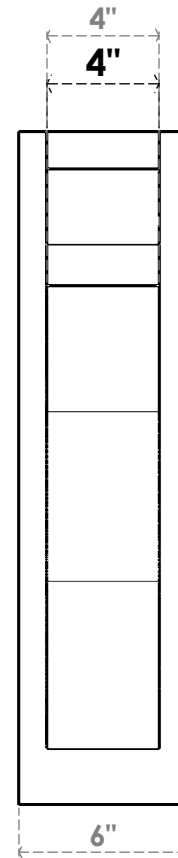

ITEM NUMBER: OUTUROC040X060X20000X24000X040X020X040FST24RCPR

4"W TOP X 6"W BACK X 20"D X 24"H X 4"T TOP X 2"T BACK TIMBERTHANE ROUGH CEDAR FUNSTON FAUX WOOD OPEN OUTLOOKER, SLAT TOP AND BLOCK BACK, 4"W CLOSED BRACE, PRIMED TAN

SIDE PROFILE

FRONT PROFILE

ISOMETRIC

GENERATED DATE : 07/06/2023

EKENA MILLWORK
2300 WEST MAIN ST.
CLARKSVILLE, TX 75426
TOLL FREE: 866-607-0453
WWW.EKENAMILLWORK.COM

NOTES

1. INSTALLATION TO BE COMPLETED IN ACCORDANCE WITH MANUFACTURER'S SPECIFICATIONS.
2. DRAWING MAY NOT BE TO SCALE
3. THIS DRAWING IS INTENDED FOR DESIGN AND PLANNING PURPOSES ONLY.
4. ALL INFORMATION CONTAINED HEREIN WAS CURRENT AT THE TIME OF DEVELOPMENT BUT MUST BE REVIEWED AND APPROVED BY THE PRODUCT MANUFACTURER TO BE CONSIDERED ACCURATE.
5. TIMBERTHANE ARCHITECTURAL PRODUCTS ARE MADE FROM HIGH DENSITY URETHANE AND COME FACTORY PRIMED