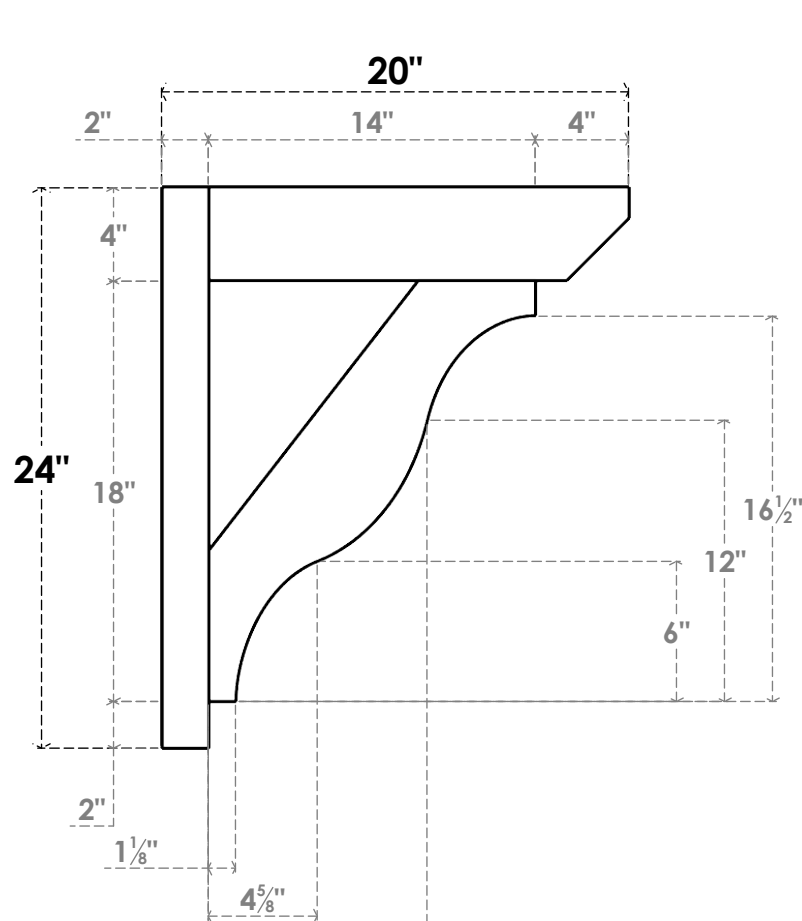

ITEM NUMBER: OUTUROC040X060X20000X24000X040X020X040FST24RCPR

4"W TOP X 6"W BACK X 20"D X 24"H X 4"T TOP X 2"T BACK TIMBERTHANE ROUGH CEDAR FUNSTON FAUX WOOD OPEN OUTLOOKER, SLAT TOP AND BLOCK BACK, 4"W CLOSED BRACE, PRIMED TAN

SIDE PROFILE

FRONT PROFILE

ISOMETRIC

GENERATED DATE : 07/06/2023

EKENA MILLWORK
2300 WEST MAIN ST.
CLARKSVILLE, TX 75426
TOLL FREE: 866-607-0453
WWW.EKENAMILLWORK.COM

NOTES

1. INSTALLATION TO BE COMPLETED IN ACCORDANCE WITH MANUFACTURER'S SPECIFICATIONS.
2. DRAWING MAY NOT BE TO SCALE
3. THIS DRAWING IS INTENDED FOR DESIGN AND PLANNING PURPOSES ONLY.
4. ALL INFORMATION CONTAINED HEREIN WAS CURRENT AT THE TIME OF DEVELOPMENT BUT MUST BE REVIEWED AND APPROVED BY THE PRODUCT MANUFACTURER TO BE CONSIDERED ACCURATE.
5. TIMBERTHANE ARCHITECTURAL PRODUCTS ARE MADE FROM HIGH DENSITY URETHANE AND COME FACTORY PRIMED