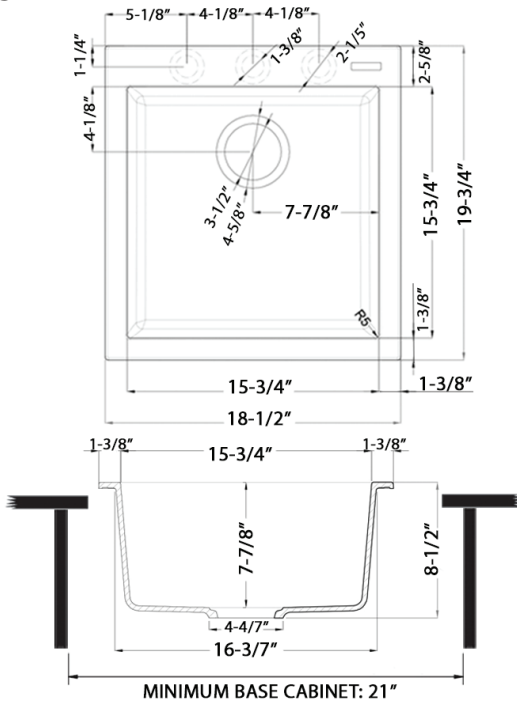

OPTIONAL ACCESSORIES (SOLD SEPARATELY)

DIMENSIONS

cUPC certified by IAPMO
to meet US and Canada
plumbing standards.

SCAN TO REGISTER
YOUR WARRANTY

or visit
ruvati.com/register

RUVATI USA
www.ruvati.com

Phone: 1.855.478.8284
Email: support@ruvati.com