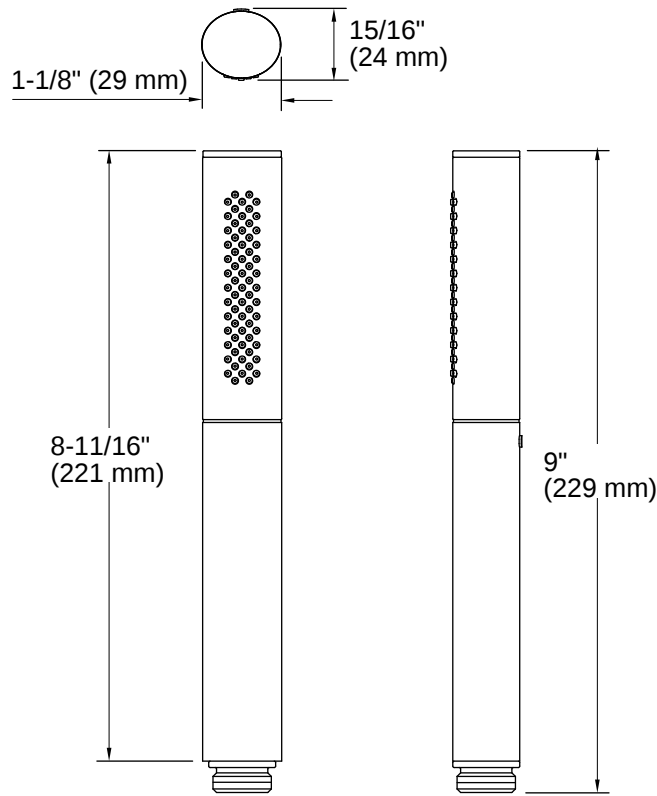

Installation

- Bracket or sidebar required for wall-mount installation
- Deck-mount holder required for deck-mount installation

Installation Notes

Install this product according to the installation instructions.

Plumbing codes require an atmospheric vacuum breaker (such as Kohler Model K-9660) be installed in-line with handshowers. Please consult with local plumbing officials.

Note: Handshower contains flow regulating check valve for backflow prevention.

OBC compliant when installed to the specific requirements of these regulations.