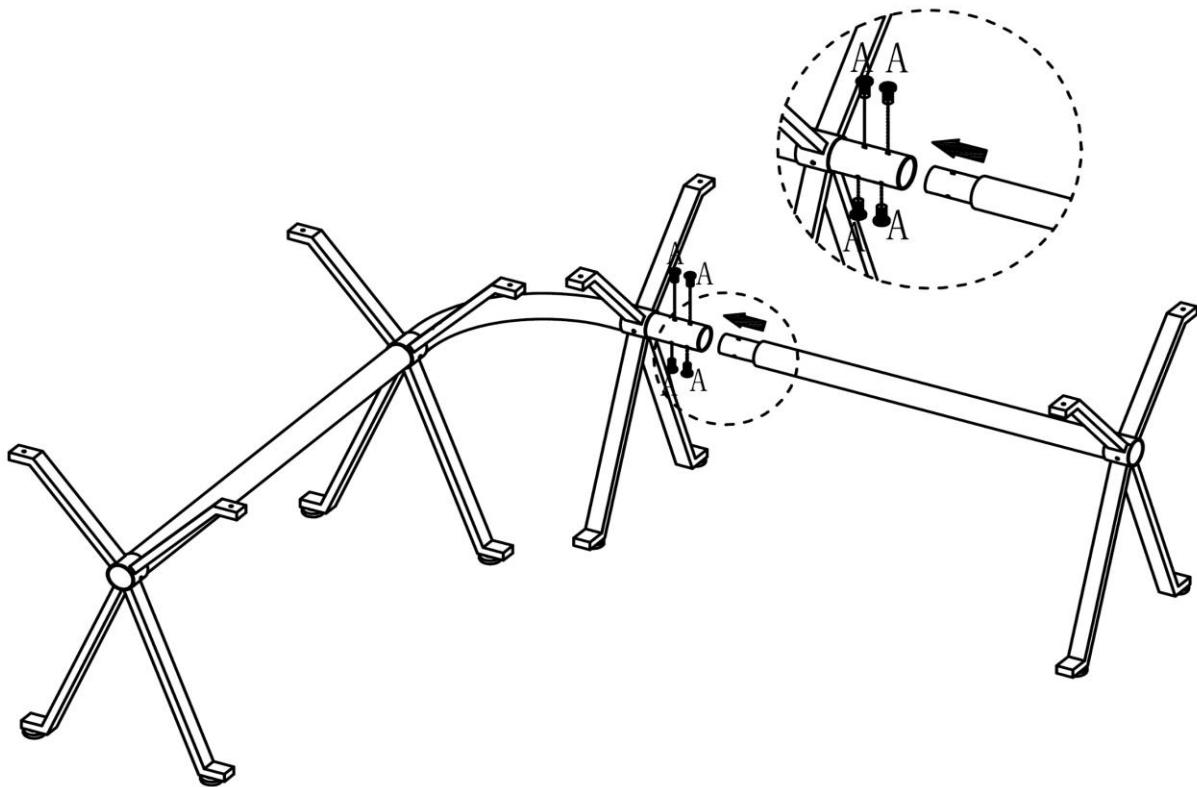

**FOR ASSISTANCE OR TO ORDER PARTS
CONTACT OUR CUSTOMER SERVICE DEPARTMENT**

WWW.MONARCHSERVICE.COM

MONARCH
SPECIALTIES INC.

IDENTIFICATION DES PIÈCES
PARTS IDENTIFICATION

1		PATTE DE TABLE TABLE LEG	1MC 1PC
2		PATTE DE TABLE TABLE LEG	1MC 1PC
3		PATTE DE SOUTIEN SUPPORT LEG	4MCX 4PCS
4		VITRE GLASS	1MC 1PC
5		VITRE GLASS	1MC 1PC

IDENTIFICATION DES PIÈCES DE MONTAGE
HARDWARE IDENTIFICATION

A		M6 X 18MM	12MCX 12PCS
B		M6 X 20MM	8MCX 8PCS
C		M6	8MCX 8PCS
D		RONDELLE PLATE FLAT WASHER	8MCX 8PCS
E		M4	1MC 1PC

ÉTAPE / STEP 1

ÉTAPE / STEP 2