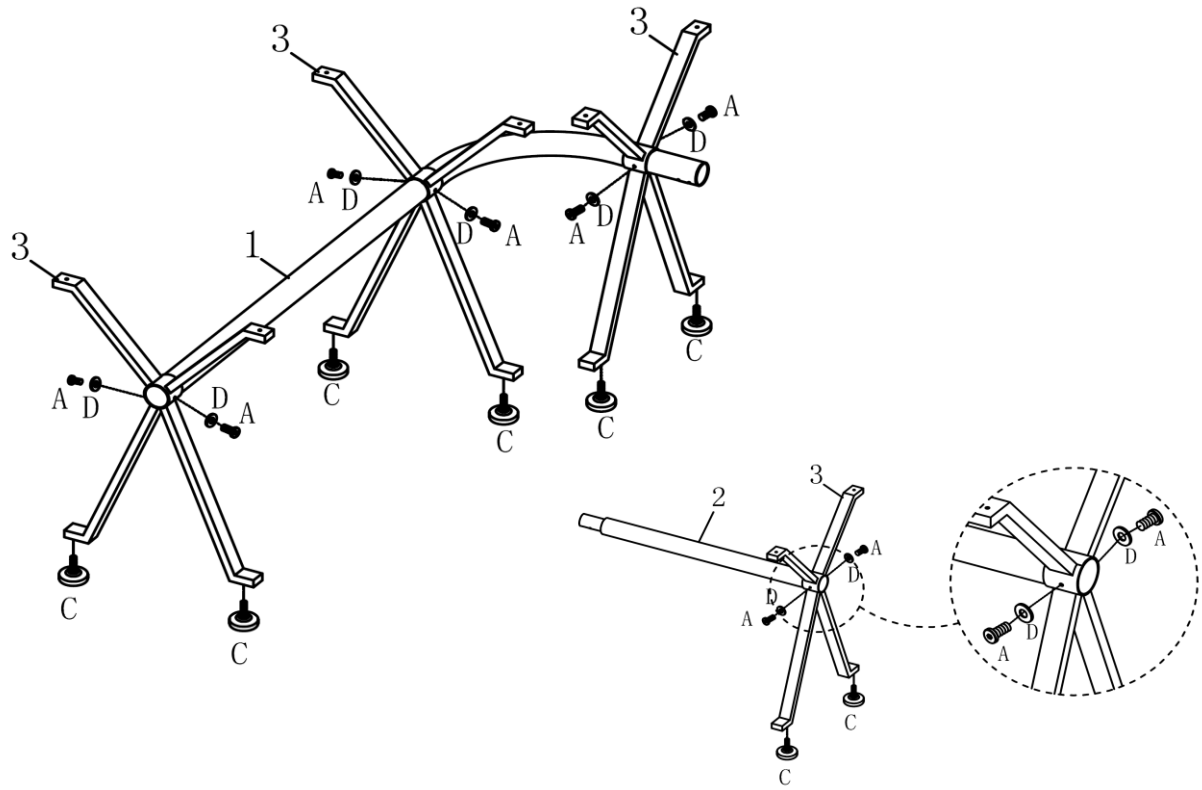

**FOR ASSISTANCE OR TO ORDER PARTS
CONTACT OUR CUSTOMER SERVICE DEPARTMENT**

WWW.MONARCHSERVICE.COM

MONARCH
SPECIALTIES INC.

IDENTIFICATION DES PIÈCES
PARTS IDENTIFICATION

1		PATTE DE TABLE TABLE LEG	1MC 1PC
2		PATTE DE TABLE TABLE LEG	1MC 1PC
3		PATTE DE SOUTIEN SUPPORT LEG	4MCX 4PCS
4		VITRE GLASS	1MC 1PC
5		VITRE GLASS	1MC 1PC

IDENTIFICATION DES PIÈCES DE MONTAGE
HARDWARE IDENTIFICATION

A		M6 X 18MM	12MCX 12PCS
B		M6 X 20MM	8MCX 8PCS
C		M6	8MCX 8PCS
D		RONDELLE PLATE FLAT WASHER	8MCX 8PCS
E		M4	1MC 1PC

ÉTAPE / STEP 1

ÉTAPE / STEP 2