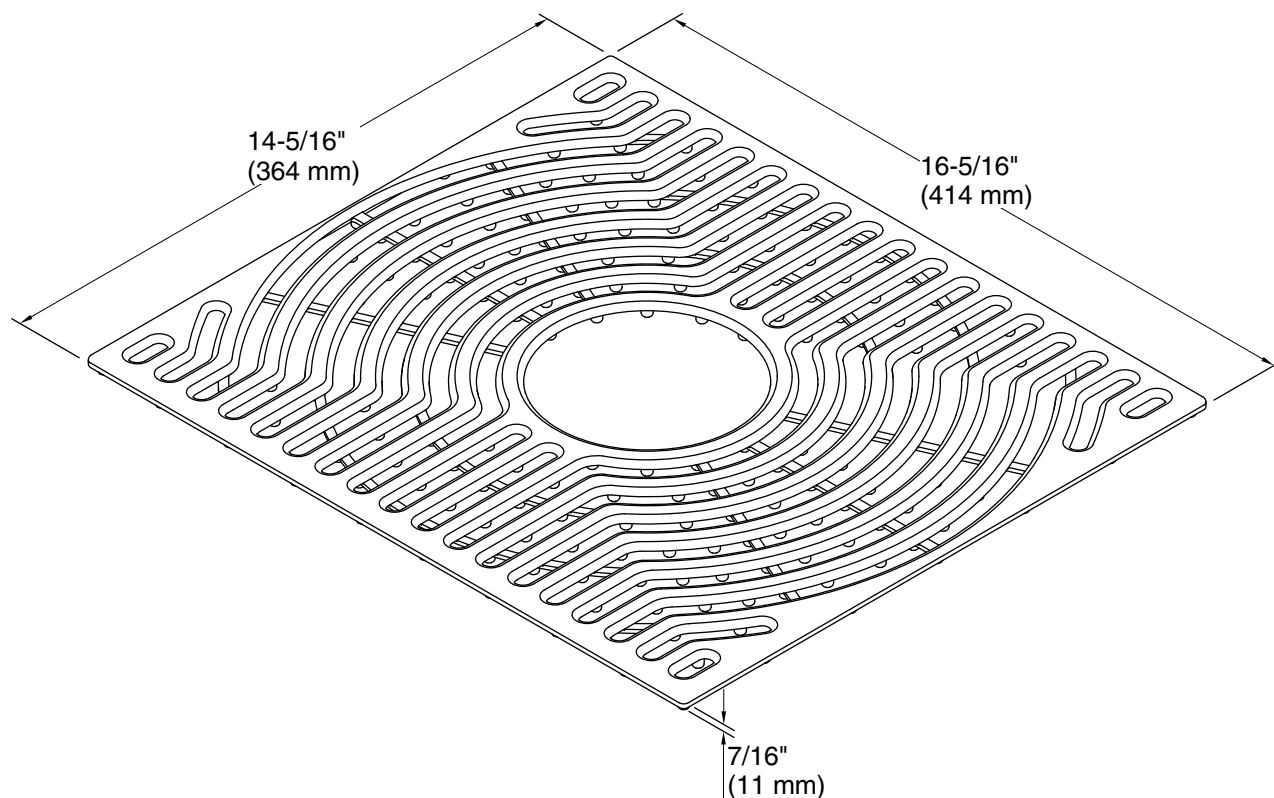

Features

- Single mat
- Center drain hole
- For use with STERLING Ludington® double-equal, model 20024
- Heat-resistant and dishwasher-safe
- Protects bottom of sink from scratches

Material

- Silicone

Recommended Products/Accessories

20024 32" undermount double-bowl kitchen sink

Codes/Standards

None Applicable

**STERLING® One-Year Limited
Warranty**

See website for detailed warranty information.

Available Colors/Finishes

Color tiles intended for reference only.

Color Code Description

	ASH	Ash Grey
---	-----	----------

Technical Information

All product dimensions are nominal.

Material: Silicone