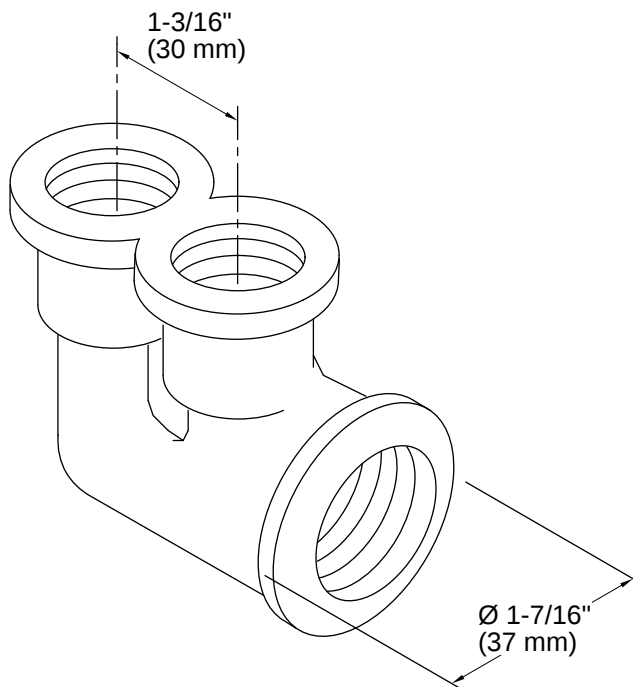

Installation Notes

Install this product according to the installation instructions.