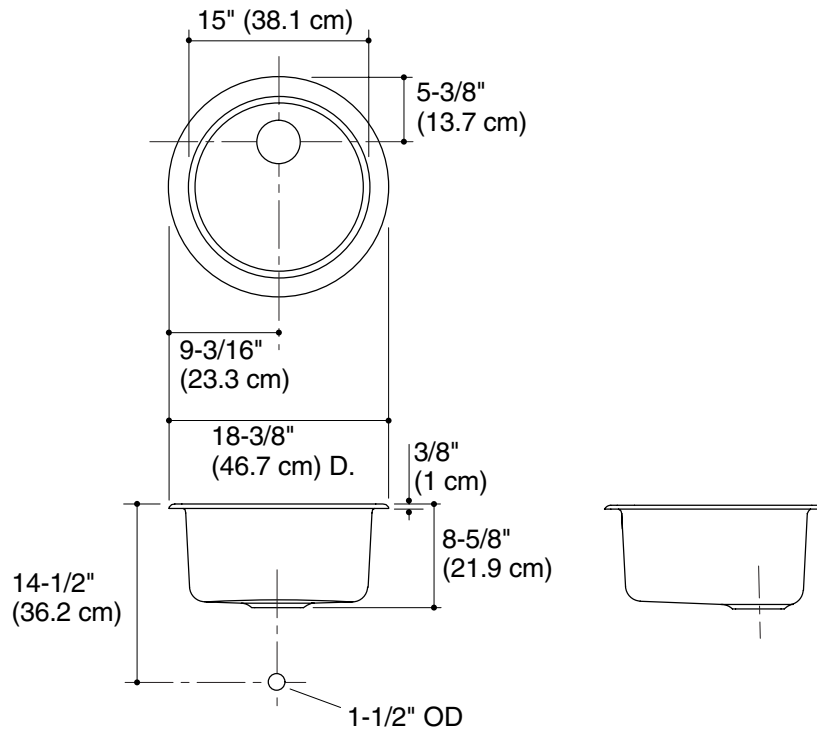

PORTO FINO

Technical Information

Fixture*:	
Basin diameter	15" (38.1 cm)
Water depth	8" (20.3 cm)
Drain hole	3-5/8" (9.2 cm) D.
* Approximate measurements for comparison only.	

Included components:	
Cut-out template	112355-7
Clamp accessory pack (Undercounter)	52047

Installation Notes

Install this product according to the installation guide.

Product Diagram