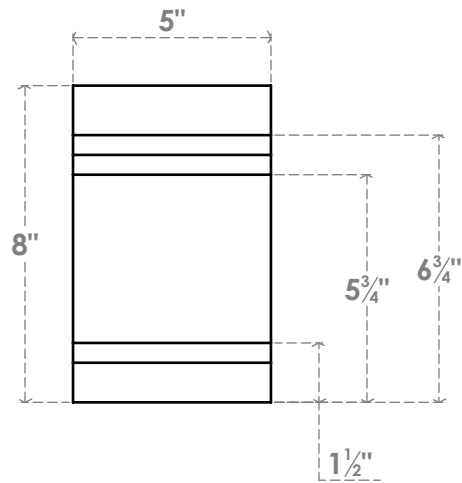

RFTP05X08X42PEC

5"W X 8"H X 42"L PESCADERO ARCHITECTURAL GRADE PVC RAFTER TAIL

EKENA MILLWORK
 2300 WEST MAIN ST.
 CLARKSVILLE, TX 75426
 TOLL FREE: 866-607-0453
 WWW.EKENAMILLWORK.COM

NOTES

1. INSTALLATION TO BE COMPLETED IN ACCORDANCE WITH MANUFACTURER'S SPECIFICATIONS.
2. DRAWING MAY NOT BE TO SCALE
3. THIS DRAWING IS INTENDED FOR DESIGN AND PLANNING PURPOSES ONLY.
4. ALL INFORMATION CONTAINED HEREIN WAS CURRENT AT THE TIME OF DEVELOPMENT BUT MUST BE REVIEWED AND APPROVED BY THE PRODUCT MANUFACTURER TO BE CONSIDERED ACCURATE.
5. ARCHITECTURAL GRADE PVC PRODUCTS ARE MADE FROM EXPANDED CELLULAR PVC AND COME NATURALLY WHITE BUT MAY BE PAINTED