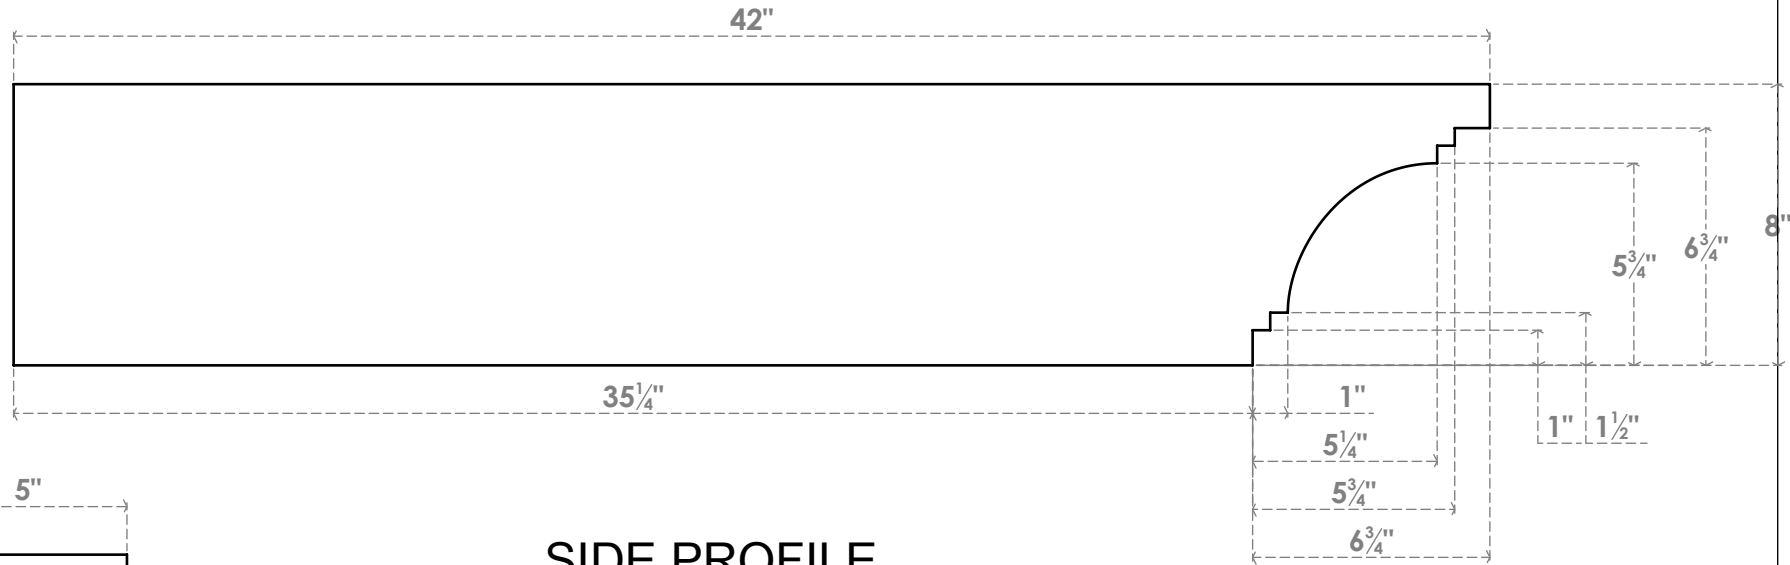

RFTP05X08X42PEC

5"W X 8"H X 42"L PESCADERO ARCHITECTURAL GRADE PVC RAFTER TAIL

EKENA MILLWORK
 2300 WEST MAIN ST.
 CLARKSVILLE, TX 75426
 TOLL FREE: 866-607-0453
 WWW.EKENAMILLWORK.COM

NOTES

1. INSTALLATION TO BE COMPLETED IN ACCORDANCE WITH MANUFACTURER'S SPECIFICATIONS.
2. DRAWING MAY NOT BE TO SCALE
3. THIS DRAWING IS INTENDED FOR DESIGN AND PLANNING PURPOSES ONLY.
4. ALL INFORMATION CONTAINED HEREIN WAS CURRENT AT THE TIME OF DEVELOPMENT BUT MUST BE REVIEWED AND APPROVED BY THE PRODUCT MANUFACTURER TO BE CONSIDERED ACCURATE.
5. ARCHITECTURAL GRADE PVC PRODUCTS ARE MADE FROM EXPANDED CELLULAR PVC AND COME NATURALLY WHITE BUT MAY BE PAINTED