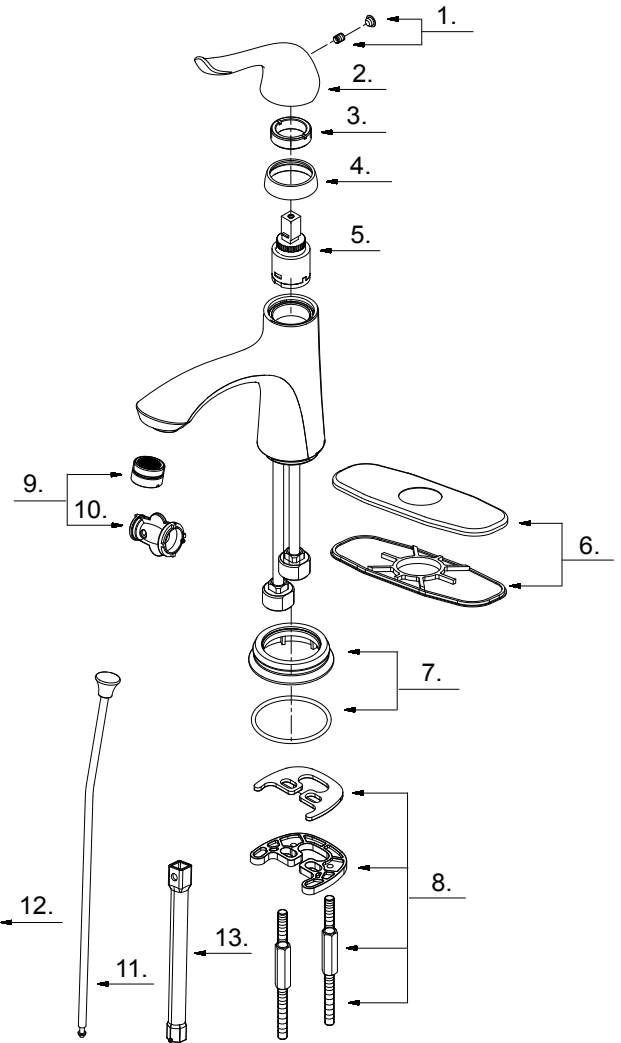

## FALLON Single-Handle Bath Faucet

MODEL#	Lowe's SKU#	FINISH
FS1A9260CP	3782649	Chrome finish
FS1A9260NP	3782650	Brushed nickel finish
FS1A9260BL	3782651	Matte black finish
FS1A9260OB	3782652	Oil rubbed bronze finish

**DROP  
& LOCK**  
Easy Install Drain

No.	Description	Part No.	**Finish
1	Index Button	A66D558	**CP Chrome finish
2	Metal Handle	A069048**	**NP Brushed nickel finish
3	Adjusting Ring	A104322	**BL Matte black finish
4	Trim Cap	A103005**	**OB Oil rubbed bronze finish
5	Cartridge Assembly	A507906N	
6	Cover Plate & Putty plate	A663082-S**	
7	Handle Trim Ring	A66F280**	
8	Mounting Hardware Assembly	A603196	
9	Aerator	A66D658N-T**	
10	Aerator Wrench	A031245	
11	Lift Rod	A025588**	
12	Pop-up Assembly	A505028**	
13	Extension Rod	A031223	