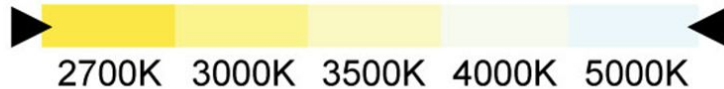

Lighting Facts per Luminaire

Brightness **500 lumens**

Estimated Yearly Energy Cost $0.96

Based on 3 hrs/day, 11¢/kWh

Cost depends on rates and use

Life

Based on 3 hrs/day

45.7 years

Light Appearance

Warm

Cool

Energy Used

8 watts