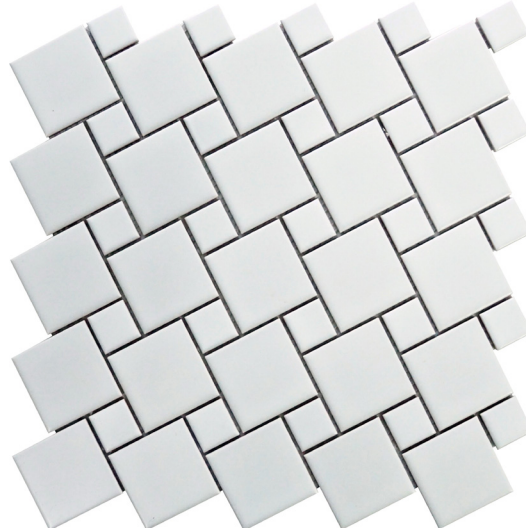

## *Glazed Porcelain Mosaic*

The vintage appeal of the classic pinwheel pattern comes home with Spin™ mosaic tile. The linear style offers a neutral option, while still celebrating layered looks and movement in design. The allure of this geometric mosaic remains ever-present today for its beauty and durability, especially for both kitchen and bath.

5 Colors | 1 Pattern | 1 Size

White - Black

White - Fawn

White - Gray

White - Silver

White - White

All Colors Available in Size 11"x11"

<p><b>Sizes &amp; Trim</b> Tile thickness could vary based on size. Larger format tiles will have a higher thickness.</p>	<p><b>Thickness</b></p>	<p><b>Technical Specifications</b></p>	
 <p>11"x11" Mesh</p>	<p>11"x11" - 5.5mm</p>	<p><b>Test Method</b></p>	<p>Shade Variation</p>
		<p><b>Results</b></p>	<p>Check Website</p>