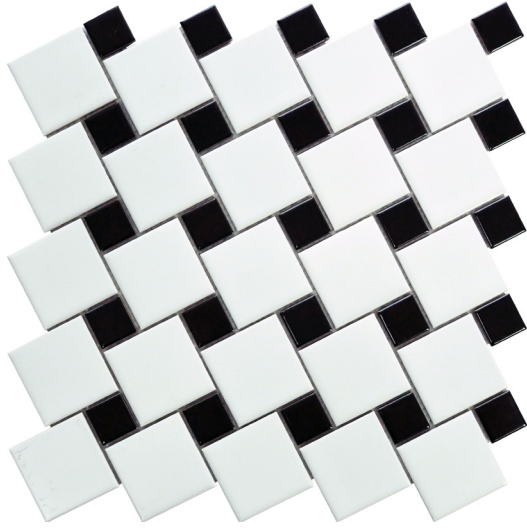

# SPIN™

## *Glazed Porcelain Mosaic*

The vintage appeal of the classic pinwheel pattern comes home with Spin™ mosaic tile. The linear style offers a neutral option, while still celebrating layered looks and movement in design. The allure of this geometric mosaic remains ever-present today for its beauty and durability, especially for both kitchen and bath.

5 Colors | 1 Pattern | 1 Size

White - Black

White - Fawn

White - Gray

White - Silver

White - White

All Colors Available in Size 11"x11"

<p><b>Sizes &amp; Trim</b> Tile thickness could vary based on size. Larger format tiles will have a higher thickness.</p>	<p><b>Thickness</b></p>	<p><b>Technical Specifications</b></p>	
 <p>11"x11" Mesh</p>	<p>11"x11" - 5.5mm</p>	<p><b>Test Method</b></p>	<p>Shade Variation</p>
		<p><b>Results</b></p>	<p>Check Website</p>