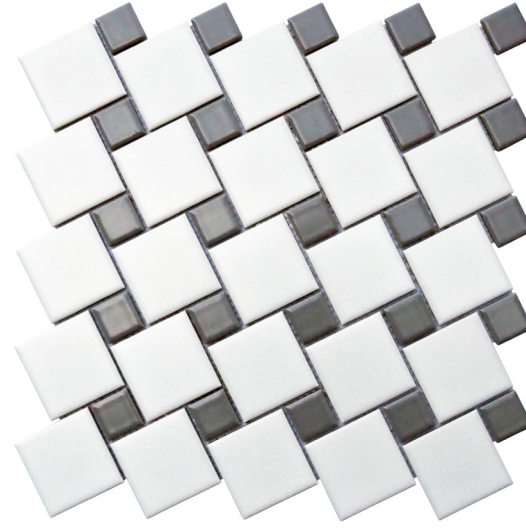

## *Glazed Porcelain Mosaic*

The vintage appeal of the classic pinwheel pattern comes home with Spin™ mosaic tile. The linear style offers a neutral option, while still celebrating layered looks and movement in design. The allure of this geometric mosaic remains ever-present today for its beauty and durability, especially for both kitchen and bath.

5 Colors | 1 Pattern | 1 Size

White - Black

White - Fawn

White - Gray

White - Silver

White - White

All Colors Available in Size 11"x11"

<p><b>Sizes &amp; Trim</b> Tile thickness could vary based on size. Larger format tiles will have a higher thickness.</p>	<p><b>Thickness</b></p>	<p><b>Technical Specifications</b></p>	
 <p>11"x11" Mesh</p>	<p>11"x11" - 5.5mm</p>	<p><b>Test Method</b></p>	<p>Shade Variation</p>
		<p><b>Results</b></p>	<p>Check Website</p>