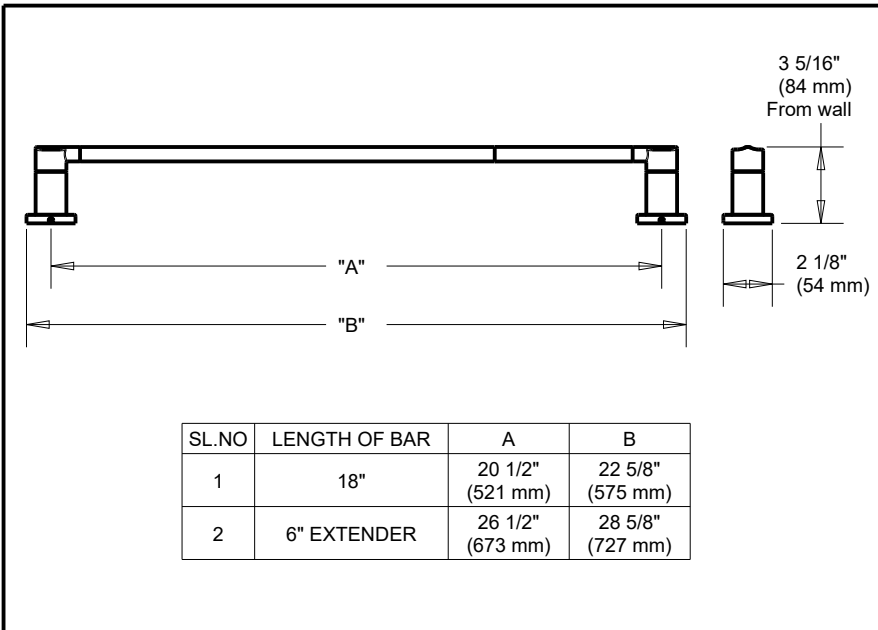

DELTA[®] ACCESSORIES

- Nicoli Bath Collection
- Towel Bar

Submitted Model No.: _____

Specific Features: _____

STANDARD SPECIFICATIONS:

- Mounting hardware and mounting template included with product.