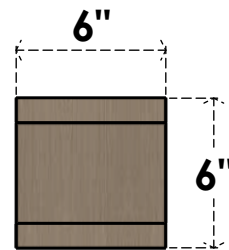

ITEM NUMBER: CORU06X06X06BURRCPR

6"W X 6"D X 6"H SERIES 1 WIDE BURLINGTON ROUGH CEDAR TIMBERTHANE
FAUX WOOD CORBEL, PRIMED

SIDE PROFILE

FRONT PROFILE

ISOMETRIC

EKENA MILLWORK
2300 WEST MAIN ST.
CLARKSVILLE, TX 75426
TOLL FREE: 866-607-0453
WWW.EKENAMILLWORK.COM

NOTES

1. INSTALLATION TO BE COMPLETED IN ACCORDANCE WITH MANUFACTURER'S SPECIFICATIONS.
2. DRAWING MAY NOT BE TO SCALE
3. THIS DRAWING IS INTENDED FOR DESIGN AND PLANNING PURPOSES ONLY.
4. ALL INFORMATION CONTAINED HEREIN WAS CURRENT AT THE TIME OF DEVELOPMENT BUT MUST BE REVIEWED AND APPROVED BY THE PRODUCT MANUFACTURER TO BE CONSIDERED ACCURATE.
5. TIMBERTHANE ARCHITECTURAL PRODUCTS ARE MADE FROM HIGH DENSITY URETHANE AND COME FACTORY PRIMED