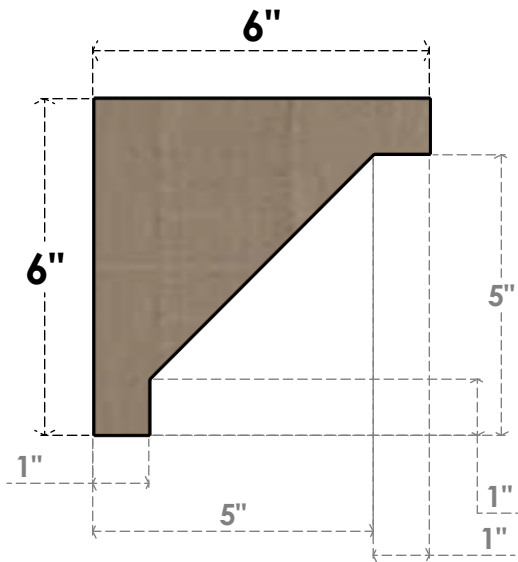

ITEM NUMBER: CORU06X06X06BURRCPR

6"W X 6"D X 6"H SERIES 1 WIDE BURLINGTON ROUGH CEDAR TIMBERTHANE
FAUX WOOD CORBEL, PRIMED

SIDE PROFILE

FRONT PROFILE

ISOMETRIC

EKENA MILLWORK
2300 WEST MAIN ST.
CLARKSVILLE, TX 75426
TOLL FREE: 866-607-0453
WWW.EKENAMILLWORK.COM

NOTES

1. INSTALLATION TO BE COMPLETED IN ACCORDANCE WITH MANUFACTURER'S SPECIFICATIONS.
2. DRAWING MAY NOT BE TO SCALE
3. THIS DRAWING IS INTENDED FOR DESIGN AND PLANNING PURPOSES ONLY.
4. ALL INFORMATION CONTAINED HEREIN WAS CURRENT AT THE TIME OF DEVELOPMENT BUT MUST BE REVIEWED AND APPROVED BY THE PRODUCT MANUFACTURER TO BE CONSIDERED ACCURATE.
5. TIMBERTHANE ARCHITECTURAL PRODUCTS ARE MADE FROM HIGH DENSITY URETHANE AND COME FACTORY PRIMED