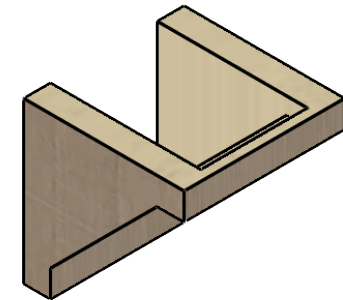

ITEM NUMBER: CORU06X06X06BURRCPR

6"W X 6"D X 6"H SERIES 1 WIDE BURLINGTON ROUGH CEDAR TIMBERTHANE
FAUX WOOD CORBEL, PRIMED

SIDE PROFILE

FRONT PROFILE

ISOMETRIC

EKENA MILLWORK
2300 WEST MAIN ST.
CLARKSVILLE, TX 75426
TOLL FREE: 866-607-0453
WWW.EKENAMILLWORK.COM

NOTES

1. INSTALLATION TO BE COMPLETED IN ACCORDANCE WITH MANUFACTURER'S SPECIFICATIONS.
2. DRAWING MAY NOT BE TO SCALE
3. THIS DRAWING IS INTENDED FOR DESIGN AND PLANNING PURPOSES ONLY.
4. ALL INFORMATION CONTAINED HEREIN WAS CURRENT AT THE TIME OF DEVELOPMENT BUT MUST BE REVIEWED AND APPROVED BY THE PRODUCT MANUFACTURER TO BE CONSIDERED ACCURATE.
5. TIMBERTHANE ARCHITECTURAL PRODUCTS ARE MADE FROM HIGH DENSITY URETHANE AND COME FACTORY PRIMED