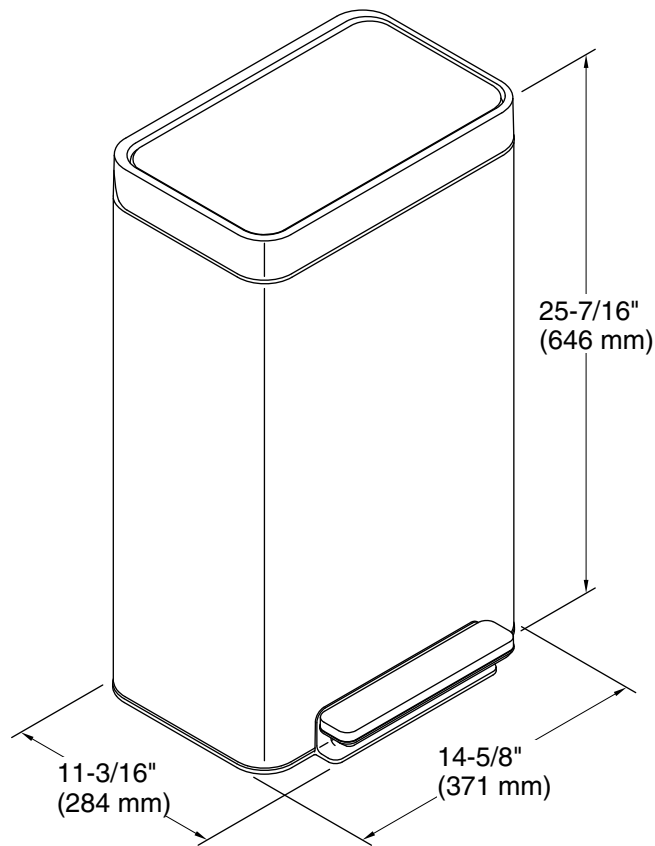

Technical Information

All product dimensions are nominal.

Material: Stainless Steel