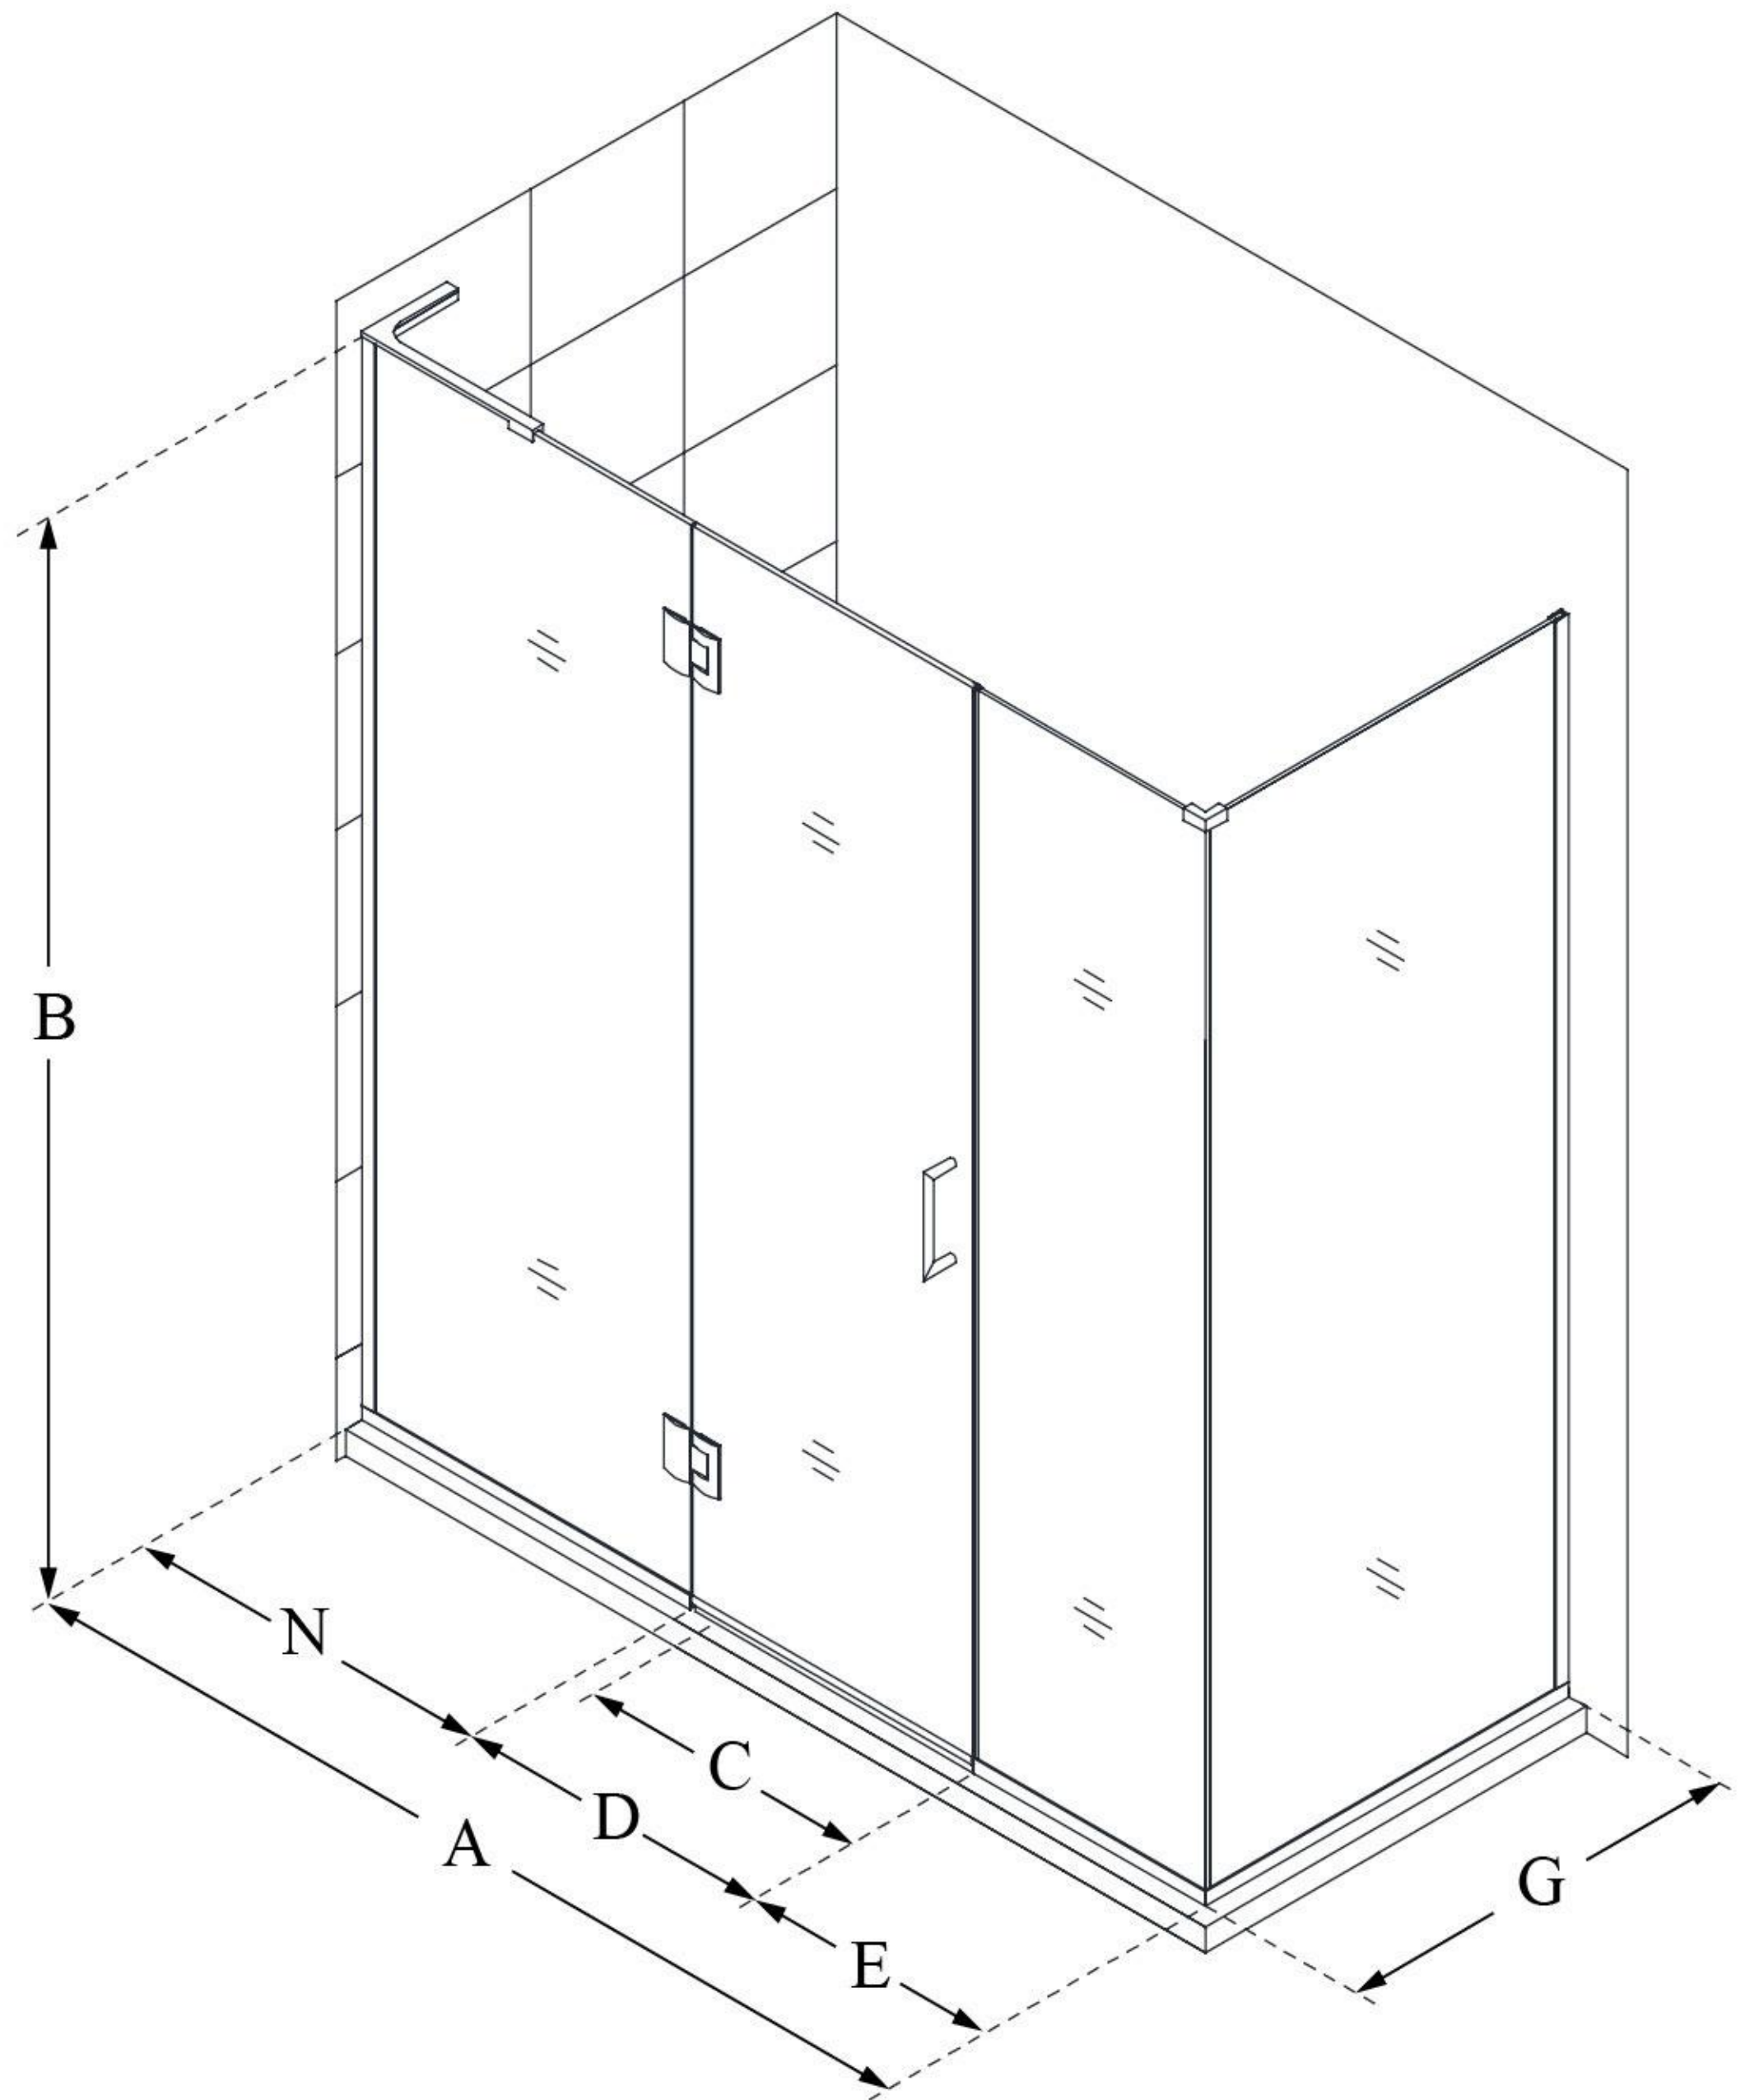

MODEL INFORMATION

E3261430

UNIDOOR-X

DreamLine Unidoor-X 64" W x 30
3/8" D x 72" H Frameless Hinged
Shower Enclosure, Clear Glass

SWING DOOR

CONFIGURATION DIMENSIONS:

A: 64"

MODEL WIDTH

B: 72"

MODEL HEIGHT

C: 25"

ACCESS WIDTH

D: 26"

DOOR WIDTH

E: 14"

INLINE PANEL WIDTH

G: 30 3/8"

RETURN PANEL WIDTH

N: 24"

HINGE PANEL WIDTH

DreamLine reserves the right to update or modify the hardware or materials pictured without prior notice for the purpose of product improvement and customer satisfaction.