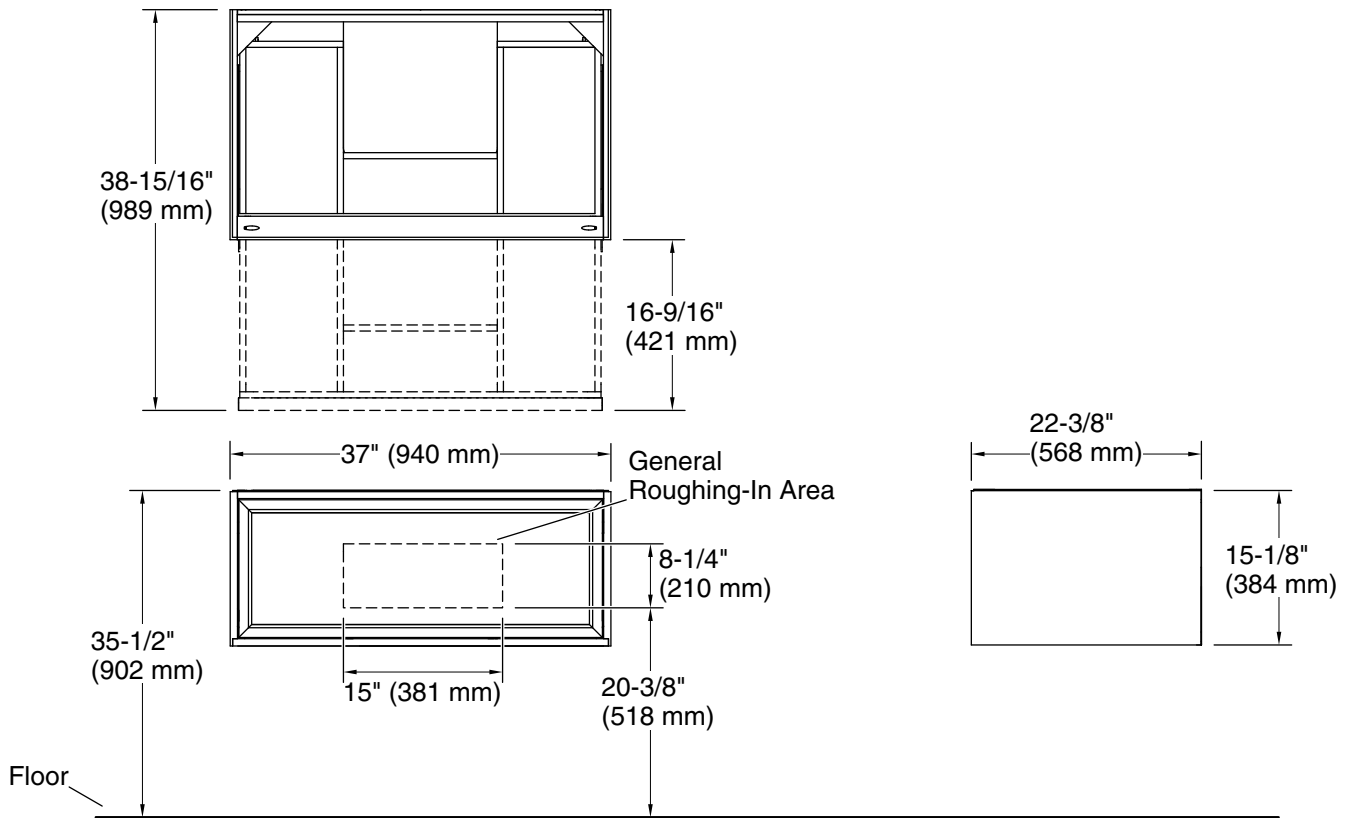

Features

- Set includes: Cabinet, precut Silestone® quartz vanity top, sink, cabinet hardware, mounting hardware for sink
- Vanity top has single faucet hole with pilot holes for optional 8" (203 mm) widespread faucet configuration
- Full-extension 18" (457 mm) depth drawer with soft-close undermount slides for smooth opening
- Solid wood drawer with dovetail joint construction
- Vanity top is covered under the Silestone® 25-Year Limited Warranty
- Silestone® quartz provides exceptional durability and stain resistance, making it easy to maintain
- Caxton® Rectangle undermount sink has a streamlined design that is easy to clean
- Customize your storage with optional in-drawer accessories, medicine cabinet surrounds and side kits (sold separately)
- Optional vanity top side and backsplashes available (sold separately)

Technical Information

All product dimensions are nominal.

Notes

Install this product according to the installation instructions.