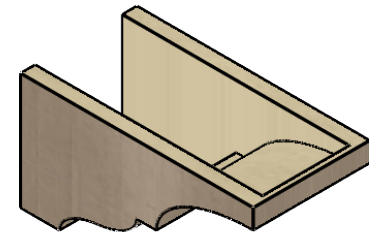

ITEM NUMBER: CORU08X16X08ASHRCPR

8"W X 16"D X 8"H SERIES 3 WIDE ASHEBORO ROUGH CEDAR TIMBERTHANE
FAUX WOOD CORBEL, PRIMED

SIDE PROFILE

FRONT PROFILE

ISOMETRIC

EKENA MILLWORK
2300 WEST MAIN ST.
CLARKSVILLE, TX 75426
TOLL FREE: 866-607-0453
WWW.EKENAMILLWORK.COM