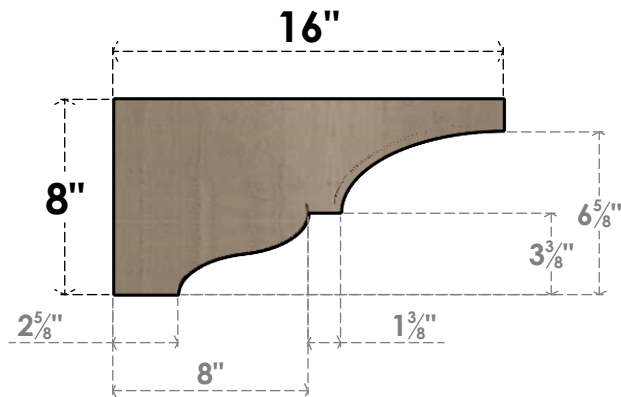

ITEM NUMBER: CORU08X16X08ASHRCPR

8"W X 16"D X 8"H SERIES 3 WIDE ASHEBORO ROUGH CEDAR TIMBERTHANE
FAUX WOOD CORBEL, PRIMED

SIDE PROFILE

FRONT PROFILE

ISOMETRIC

EKENA MILLWORK
2300 WEST MAIN ST.
CLARKSVILLE, TX 75426
TOLL FREE: 866-607-0453
WWW.EKENAMILLWORK.COM

NOTES

1. INSTALLATION TO BE COMPLETED IN ACCORDANCE WITH MANUFACTURER'S SPECIFICATIONS.
2. DRAWING MAY NOT BE TO SCALE
3. THIS DRAWING IS INTENDED FOR DESIGN AND PLANNING PURPOSES ONLY.
4. ALL INFORMATION CONTAINED HEREIN WAS CURRENT AT THE TIME OF DEVELOPMENT BUT MUST BE REVIEWED AND APPROVED BY THE PRODUCT MANUFACTURER TO BE CONSIDERED ACCURATE.
5. TIMBERTHANE ARCHITECTURAL PRODUCTS ARE MADE FROM HIGH DENSITY URETHANE AND COME FACTORY PRIMED