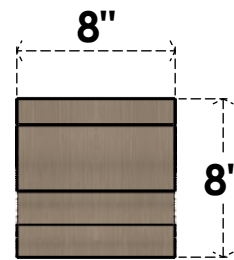

ITEM NUMBER: CORU08X16X08ASHRCPR

8"W X 16"D X 8"H SERIES 3 WIDE ASHEBORO ROUGH CEDAR TIMBERTHANE
FAUX WOOD CORBEL, PRIMED

SIDE PROFILE

FRONT PROFILE

ISOMETRIC

EKENA MILLWORK
2300 WEST MAIN ST.
CLARKSVILLE, TX 75426
TOLL FREE: 866-607-0453
WWW.EKENAMILLWORK.COM

NOTES

1. INSTALLATION TO BE COMPLETED IN ACCORDANCE WITH MANUFACTURER'S SPECIFICATIONS.
2. DRAWING MAY NOT BE TO SCALE
3. THIS DRAWING IS INTENDED FOR DESIGN AND PLANNING PURPOSES ONLY.
4. ALL INFORMATION CONTAINED HEREIN WAS CURRENT AT THE TIME OF DEVELOPMENT BUT MUST BE REVIEWED AND APPROVED BY THE PRODUCT MANUFACTURER TO BE CONSIDERED ACCURATE.
5. TIMBERTHANE ARCHITECTURAL PRODUCTS ARE MADE FROM HIGH DENSITY URETHANE AND COME FACTORY PRIMED