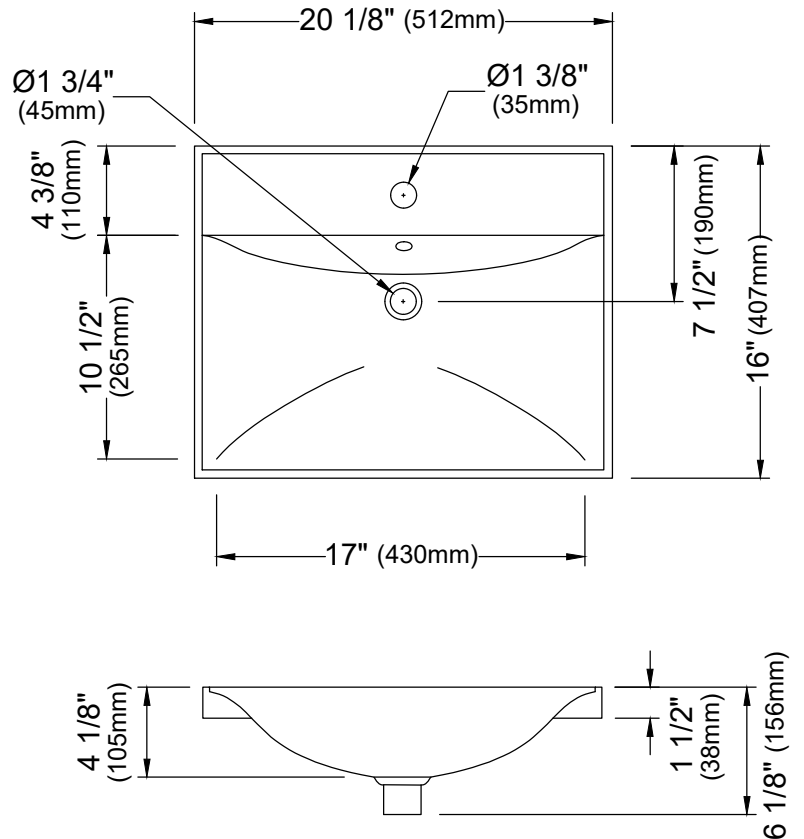

Series	Valera
Material	Double-glazed vitreous china
Installation Type	Top mount
Configuration/Style	Single bowl
Finish	Gloss finish
Overall Dimensions	20 1/8" x 16" x 6 1/8"
Bowl Dimensions	17" x 10 1/2" x 4 1/8"
Drain Size	1 3/4"
Template Included	Yes
Clips Included	No
Accessories Included	No
Minimum cabinet size	24"
Colors available	White

Listing and certifications:

cUPC

ADA Compliant

Limited Lifetime Warranty

We reserve the right to update product specifications without notice. Please visit karran.com for the most current specification sheets. All dimensions are accurate to 1/4". REV 11-2025