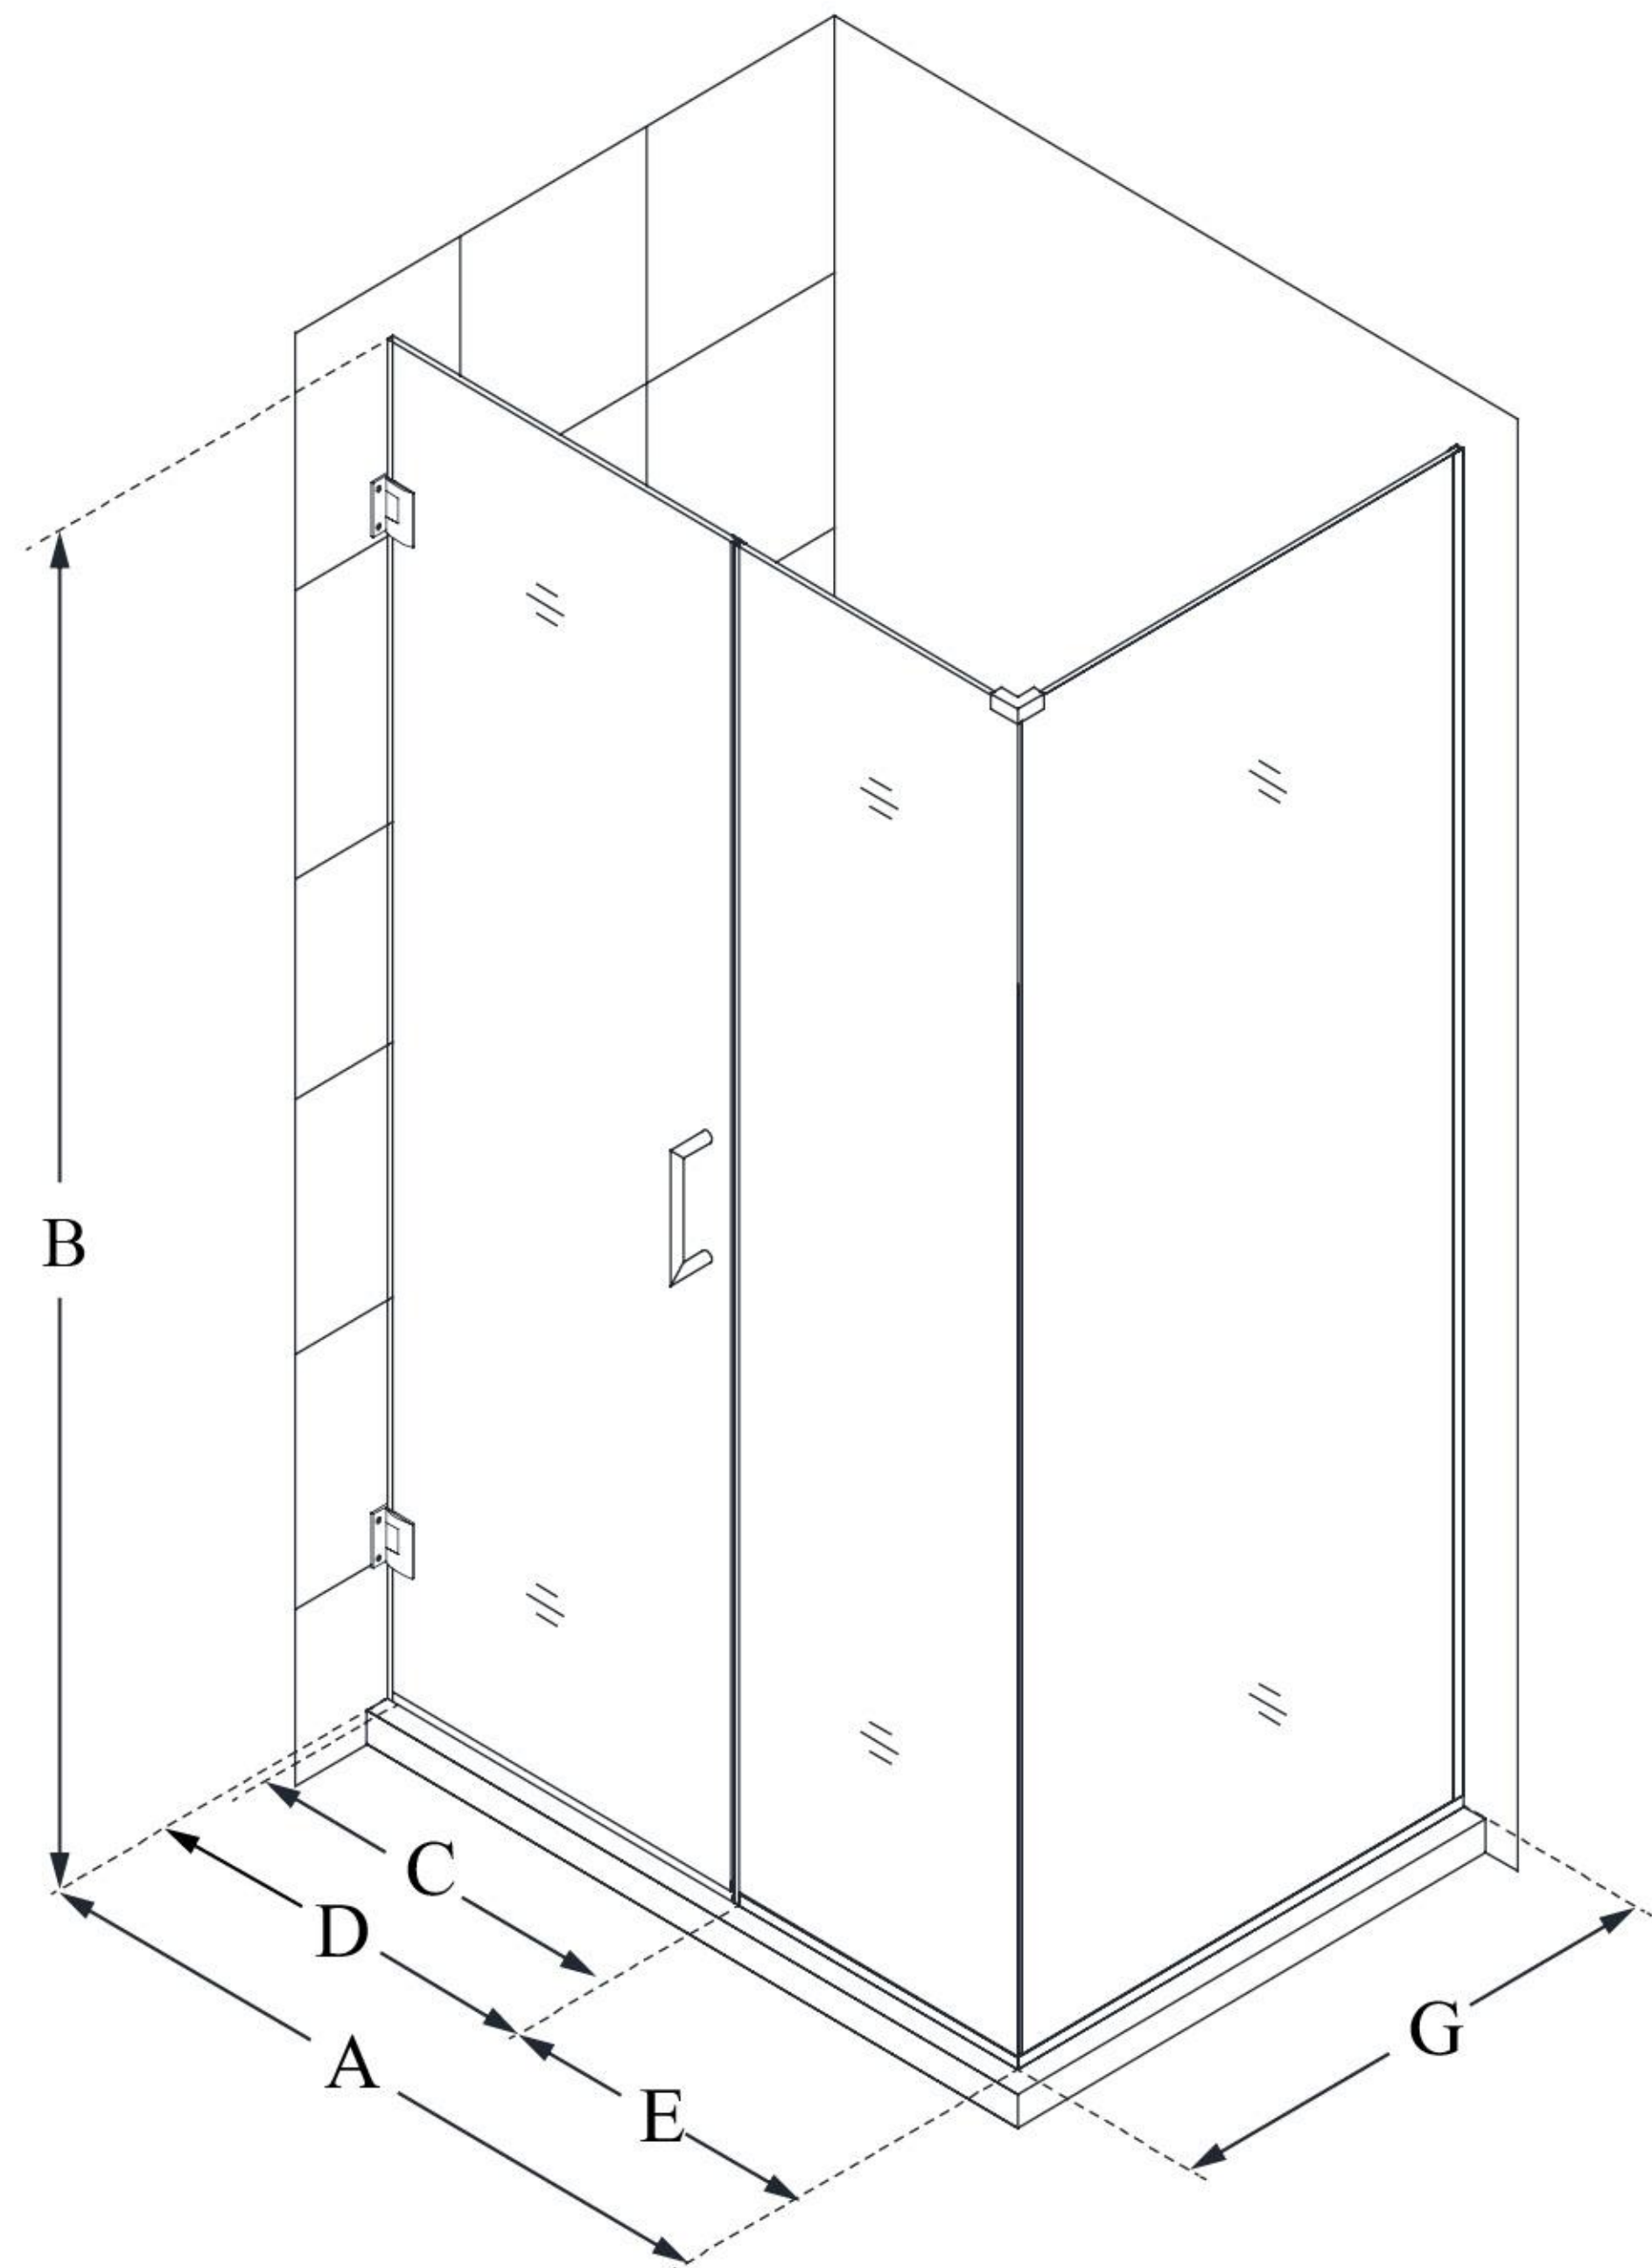

MODEL INFORMATION

SHEN-24505340

UNIDOOR PLUS

DreamLine Unidoor Plus 50
1/2 in. W x 34 3/8 in. D x 72 in.
H Frameless Hinged Shower
Enclosure, Clear Glass

SWING DOOR

CONFIGURATION DIMENSIONS:

A: 50 1/2 in.

MODEL WIDTH

B: 72 in.

MODEL HEIGHT

C: 27 in.

ACCESS WIDTH

D: 28 in.

DOOR WIDTH

E: 22 1/2 in.

INLINE PANEL WIDTH

G: 34 3/8 in.

RETURN PANEL WIDTH

DreamLine reserves the right to update or modify the hardware or materials pictured without prior notice for the purpose of product improvement and customer satisfaction.