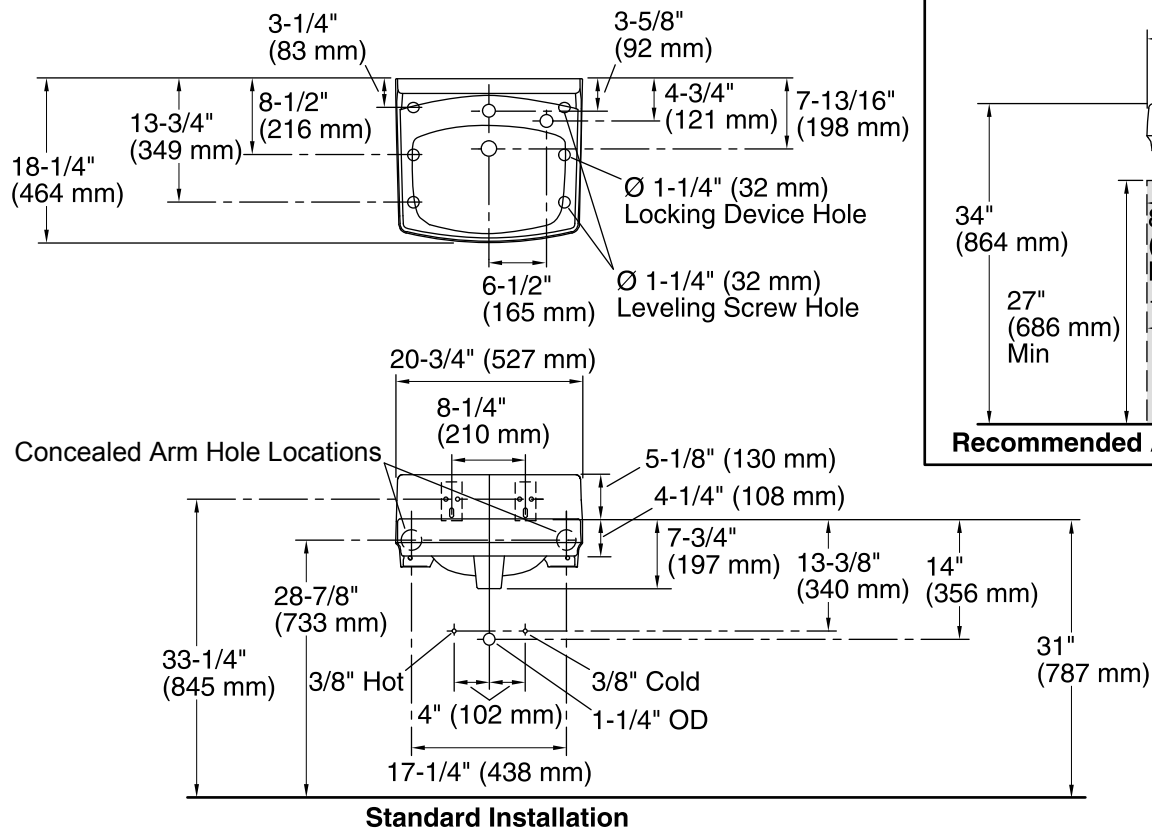

Greenwich™
Wall-Mount Bathroom Sink
K-2031-R

Features

- With overflow.
- Drilled for concealed arm carrier.
- With hanger.
- Single-hole faucet drilling.
- Soap dispenser hole on right.
- 20-3/4" (527 mm) x 18-1/4" (464 mm).

Material

- Vitreous china.

Installation

- Wall-mount

Recommended Accessories

K-8998 P-Trap

Optional Accessories

K-1808-P Wall-Mount Sink Brackets

Components

Additional included component/s: Hanger (2 Required).

ADA

Codes/Standards

ASME A112.19.2/CSA B45.1

ADA

ICC/ANSI A117.1

See website for detailed warranty information.

Available Color/Finishes

Color tiles intended for reference only.

Color Code Description

■ 0 White

Technical Information

All product dimensions are nominal.

Bowl configuration:	Single
Installation:	Wall-mount
Bowl area (Only)	Length: 10" (254 mm) Width: 15" (381 mm) With overflow: Yes Water depth: 3-1/4" (83 mm)
Number of deck holes:	2
Faucet hole(s):	1-3/8" (35 mm)
Soap/Lotion hole:	1-1/4" (32 mm)
Drain hole:	1-3/4" (44 mm)