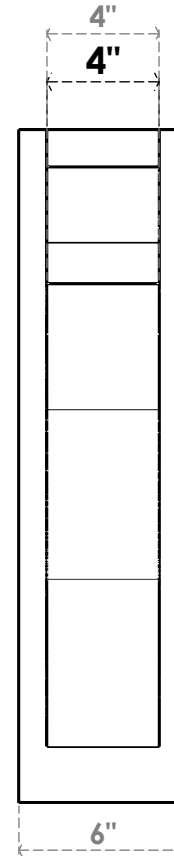

ITEM NUMBER: OUTUROC040X060X12000X24000X040X020X040FST24RCPR

4"W TOP X 6"W BACK X 12"D X 24"H X 4"T TOP X 2"T BACK TIMBERTHANE ROUGH CEDAR FUNSTON FAUX WOOD OPEN OUTLOOKER, SLAT TOP AND BLOCK BACK, 4"W CLOSED BRACE, PRIMED TAN

SIDE PROFILE

FRONT PROFILE

ISOMETRIC

GENERATED DATE : 07/06/2023

EKENA MILLWORK
2300 WEST MAIN ST.
CLARKSVILLE, TX 75426
TOLL FREE: 866-607-0453
WWW.EKENAMILLWORK.COM

NOTES

1. INSTALLATION TO BE COMPLETED IN ACCORDANCE WITH MANUFACTURER'S SPECIFICATIONS.
2. DRAWING MAY NOT BE TO SCALE
3. THIS DRAWING IS INTENDED FOR DESIGN AND PLANNING PURPOSES ONLY.
4. ALL INFORMATION CONTAINED HEREIN WAS CURRENT AT THE TIME OF DEVELOPMENT BUT MUST BE REVIEWED AND APPROVED BY THE PRODUCT MANUFACTURER TO BE CONSIDERED ACCURATE.
5. TIMBERTHANE ARCHITECTURAL PRODUCTS ARE MADE FROM HIGH DENSITY URETHANE AND COME FACTORY PRIMED