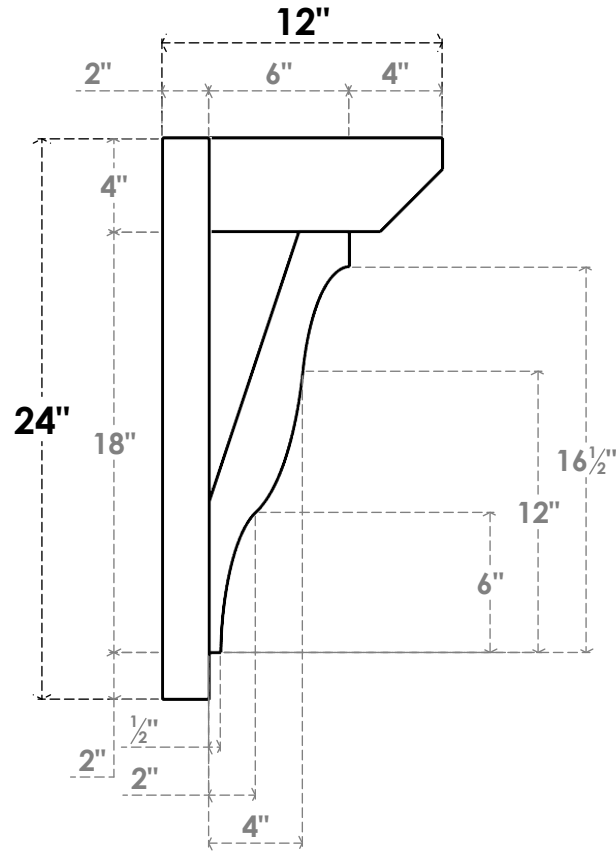

ITEM NUMBER: OUTUROC040X060X12000X24000X040X020X040FST24RCPR

4"W TOP X 6"W BACK X 12"D X 24"H X 4"T TOP X 2"T BACK TIMBERTHANE ROUGH CEDAR FUNSTON FAUX WOOD OPEN OUTLOOKER, SLAT TOP AND BLOCK BACK, 4"W CLOSED BRACE, PRIMED TAN

SIDE PROFILE

FRONT PROFILE

ISOMETRIC

GENERATED DATE : 07/06/2023

EKENA MILLWORK
2300 WEST MAIN ST.
CLARKSVILLE, TX 75426
TOLL FREE: 866-607-0453
WWW.EKENAMILLWORK.COM

NOTES

1. INSTALLATION TO BE COMPLETED IN ACCORDANCE WITH MANUFACTURER'S SPECIFICATIONS.
2. DRAWING MAY NOT BE TO SCALE
3. THIS DRAWING IS INTENDED FOR DESIGN AND PLANNING PURPOSES ONLY.
4. ALL INFORMATION CONTAINED HEREIN WAS CURRENT AT THE TIME OF DEVELOPMENT BUT MUST BE REVIEWED AND APPROVED BY THE PRODUCT MANUFACTURER TO BE CONSIDERED ACCURATE.
5. TIMBERTHANE ARCHITECTURAL PRODUCTS ARE MADE FROM HIGH DENSITY URETHANE AND COME FACTORY PRIMED