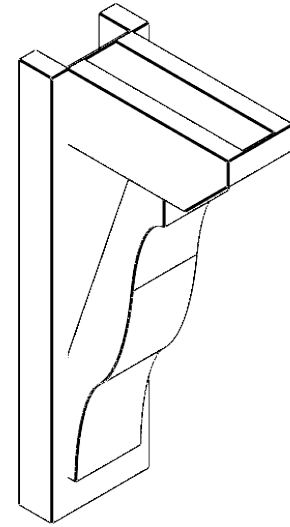

ITEM NUMBER: OUTUROC040X060X12000X24000X040X020X040FST24RCPR

4"W TOP X 6"W BACK X 12"D X 24"H X 4"T TOP X 2"T BACK TIMBERTHANE ROUGH CEDAR FUNSTON FAUX WOOD OPEN OUTLOOKER, SLAT TOP AND BLOCK BACK, 4"W CLOSED BRACE, PRIMED TAN

SIDE PROFILE

FRONT PROFILE

ISOMETRIC

GENERATED DATE : 07/06/2023

EKENA MILLWORK
2300 WEST MAIN ST.
CLARKSVILLE, TX 75426
TOLL FREE: 866-607-0453
WWW.EKENAMILLWORK.COM

NOTES

1. INSTALLATION TO BE COMPLETED IN ACCORDANCE WITH MANUFACTURER'S SPECIFICATIONS.
2. DRAWING MAY NOT BE TO SCALE
3. THIS DRAWING IS INTENDED FOR DESIGN AND PLANNING PURPOSES ONLY.
4. ALL INFORMATION CONTAINED HEREIN WAS CURRENT AT THE TIME OF DEVELOPMENT BUT MUST BE REVIEWED AND APPROVED BY THE PRODUCT MANUFACTURER TO BE CONSIDERED ACCURATE.
5. TIMBERTHANE ARCHITECTURAL PRODUCTS ARE MADE FROM HIGH DENSITY URETHANE AND COME FACTORY PRIMED