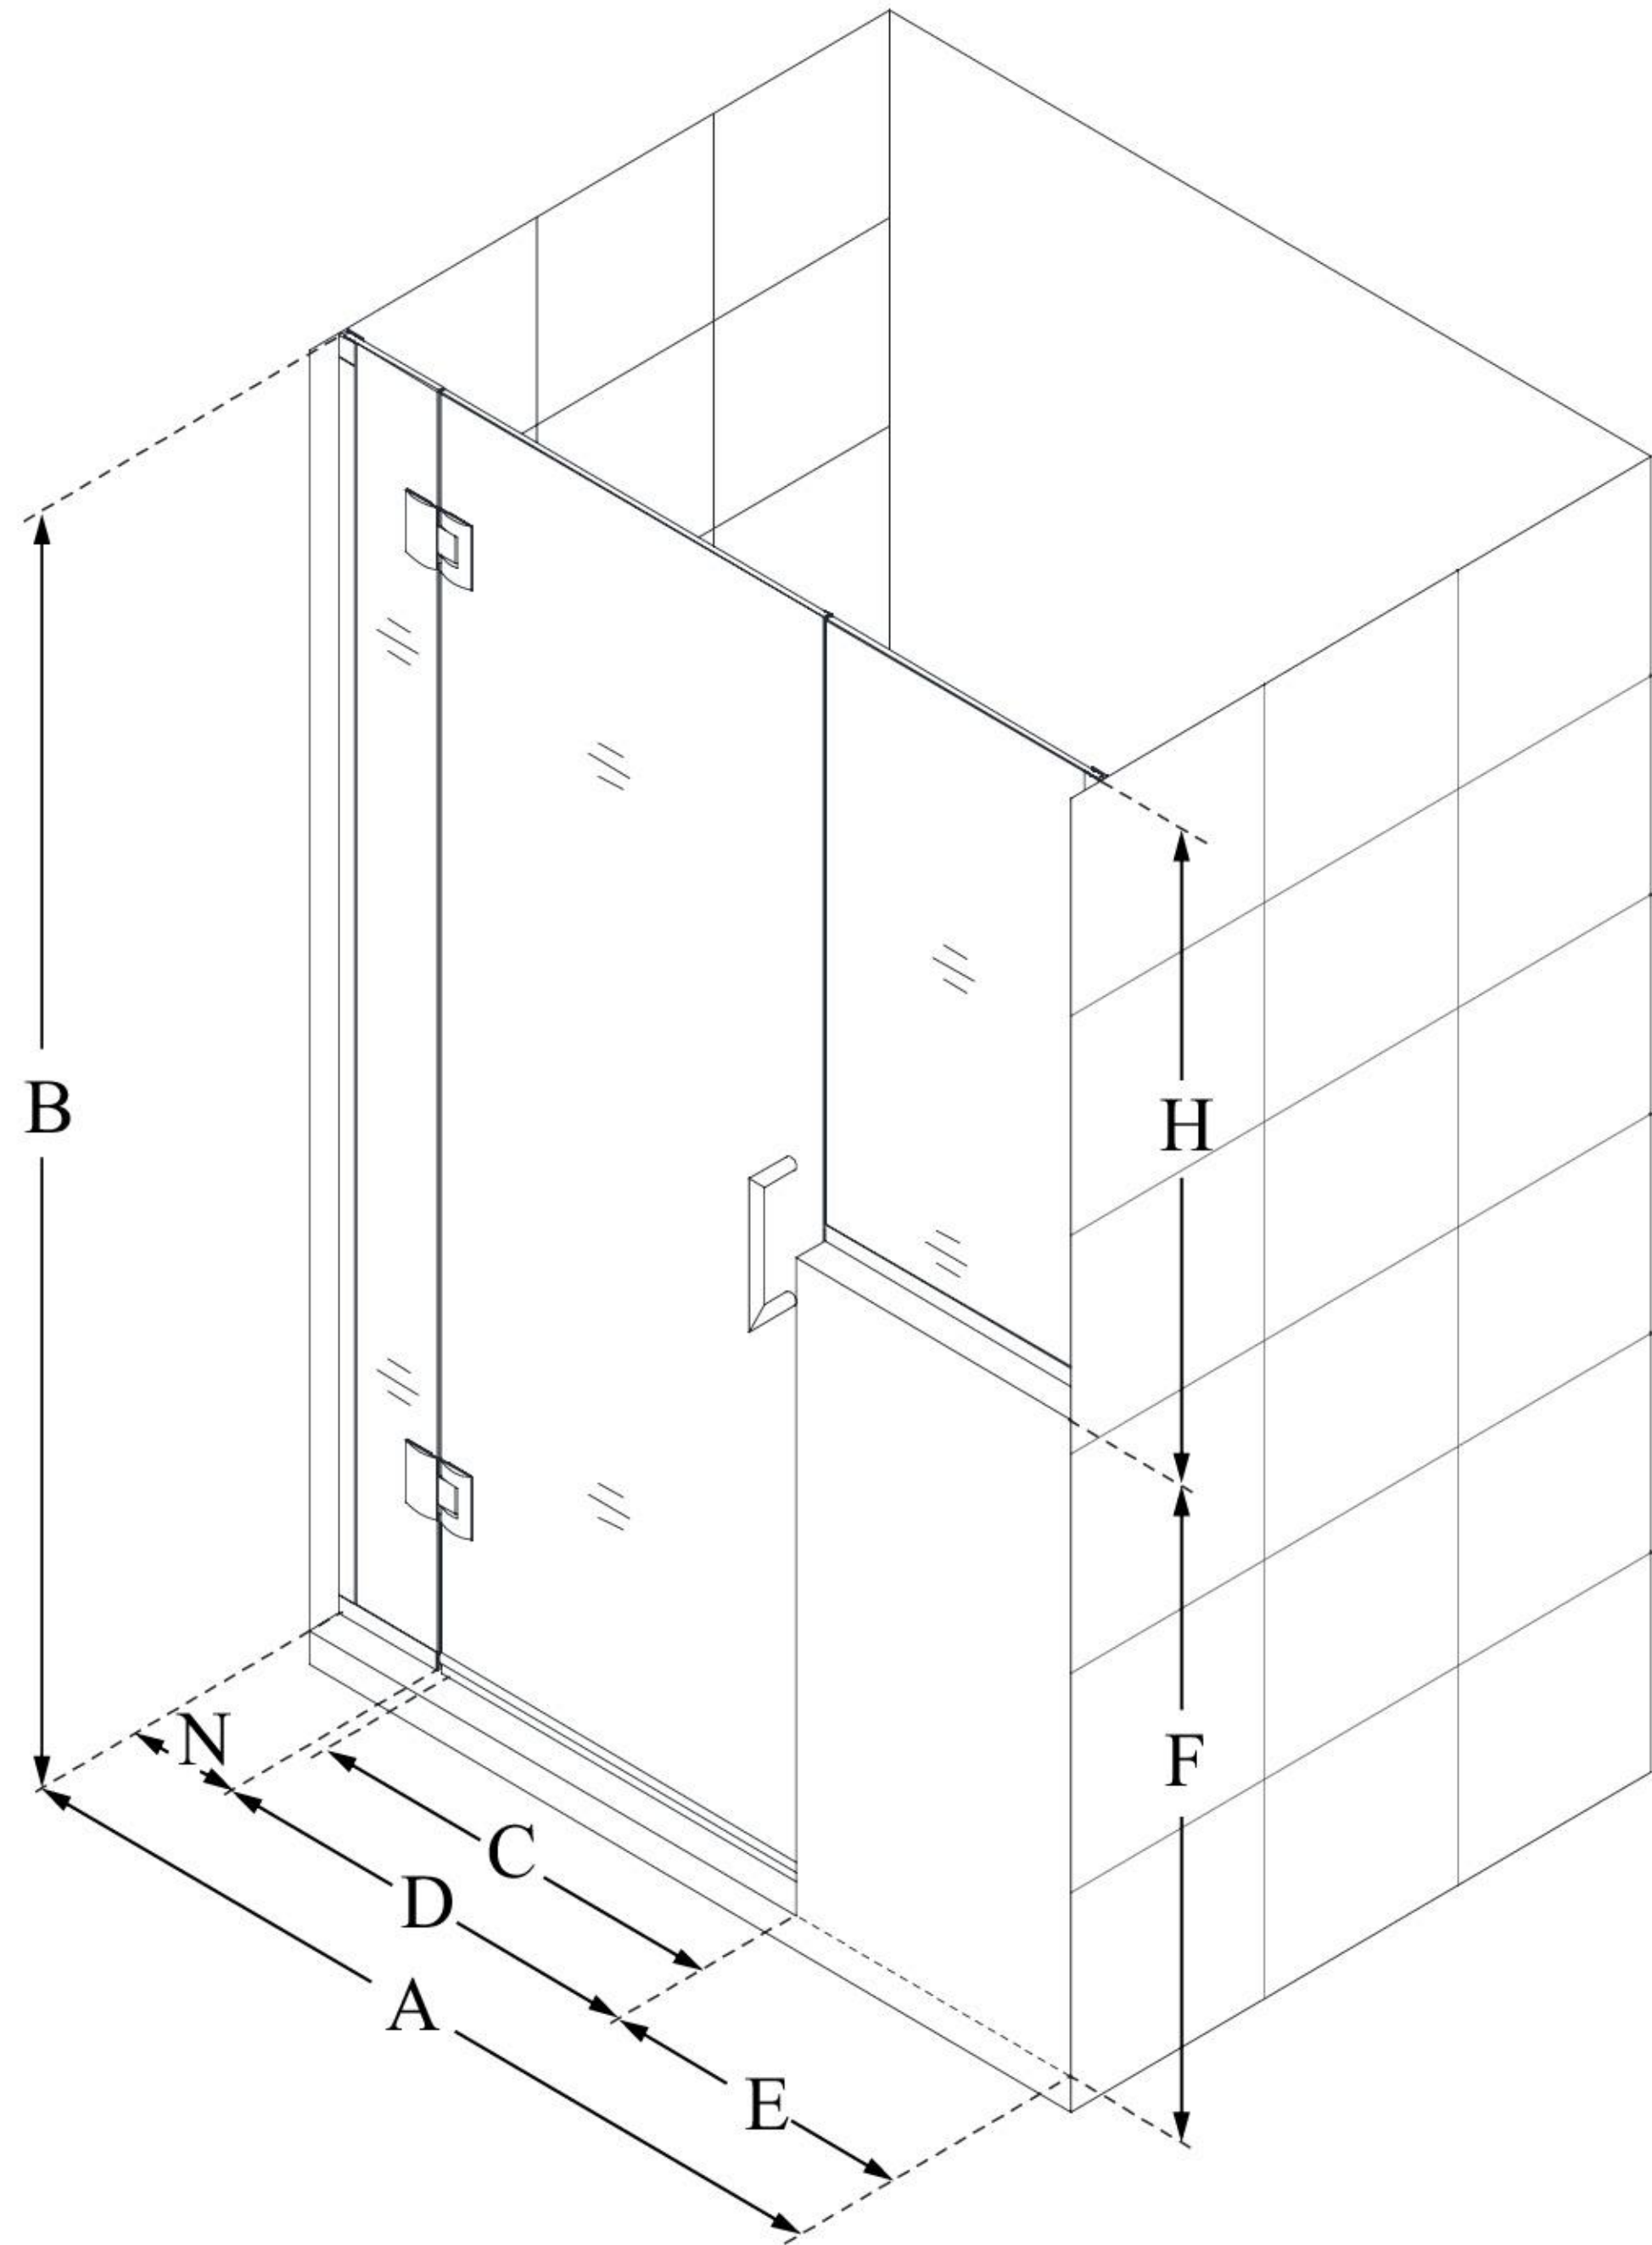

MODEL INFORMATION

D1272436

UNIDOOR-X

DreamLine Unidoor-X 57-57 1/2
in. W x 72 in. H Frameless Hinged
Shower Door, Clear Glass

SWING DOOR

CONFIGURATION DIMENSIONS:

A: 57 - 57 1/2 in.

MODEL WIDTH

B: 72 in.

MODEL HEIGHT

C: 26 in.

ACCESS WIDTH

D: 27 in.

DOOR WIDTH

E: 24 in.

INLINE PANEL WIDTH

F: 36 in.

BUTTRESS WALL HEIGHT

H: 36 in.

BUTTRESS GLASS HEIGHT

N: 6 in.

HINGE PANEL WIDTH

DreamLine reserves the right to update or modify the hardware or materials pictured without prior notice for the purpose of product improvement and customer satisfaction.