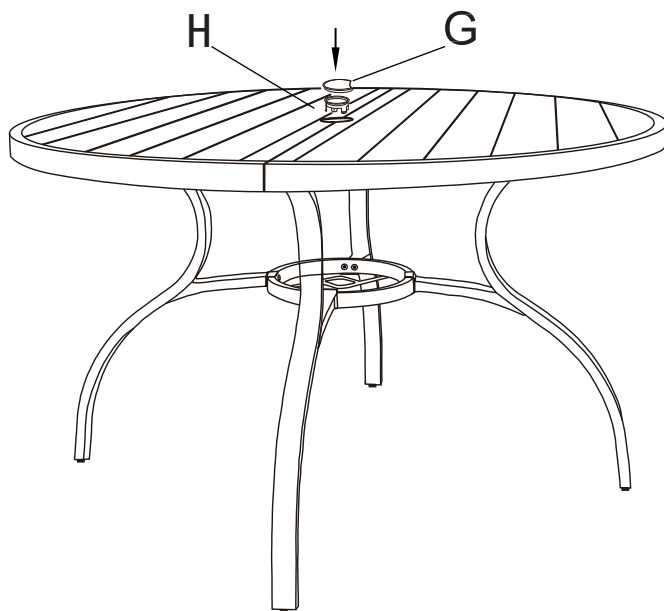

STEP 3

Attach the legs to the tabletop using 8 bolts (D) and 8 washers (F). Do not over-tighten them.

Upon completing the entire assembly and bolting up, you can tighten down all screws.

ASSEMBLY INSTRUCTIONS

CAVEAT

Note: Please only tighten any bolts once all bolts place correctly and the product is lying flat. If you tighten one bolt, it may cause other bolts to get out of position.

STEP 4

Turn the table over and put the umbrella hole plastic and umbrella hole cover on.