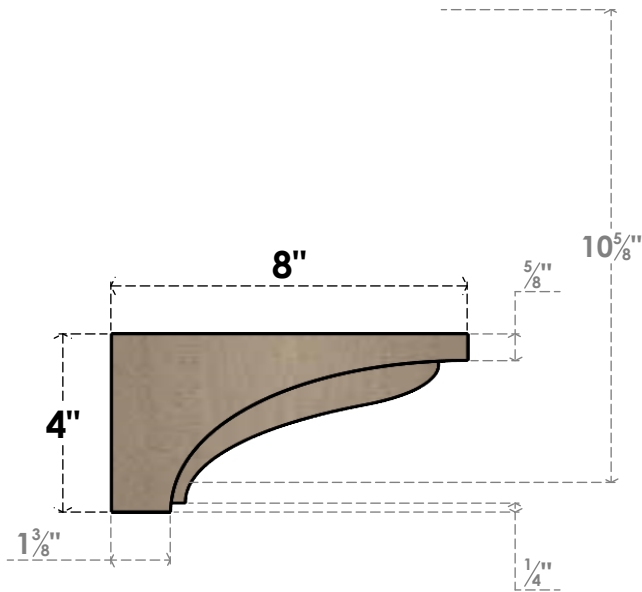

ITEM NUMBER: CORU04X08X04HELRCPR

4"W X 8"D X 4"H SERIES 3 WIDE HELENA ROUGH CEDAR TIMBERTHANE FAUX WOOD CORBEL, PRIMED

SIDE PROFILE

FRONT PROFILE

ISOMETRIC

EKENA MILLWORK
2300 WEST MAIN ST.
CLARKSVILLE, TX 75426
TOLL FREE: 866-607-0453
WWW.EKENAMILLWORK.COM

NOTES

1. INSTALLATION TO BE COMPLETED IN ACCORDANCE WITH MANUFACTURER'S SPECIFICATIONS.
2. DRAWING MAY NOT BE TO SCALE
3. THIS DRAWING IS INTENDED FOR DESIGN AND PLANNING PURPOSES ONLY.
4. ALL INFORMATION CONTAINED HEREIN WAS CURRENT AT THE TIME OF DEVELOPMENT BUT MUST BE REVIEWED AND APPROVED BY THE PRODUCT MANUFACTURER TO BE CONSIDERED ACCURATE.
5. TIMBERTHANE ARCHITECTURAL PRODUCTS ARE MADE FROM HIGH DENSITY URETHANE AND COME FACTORY PRIMED