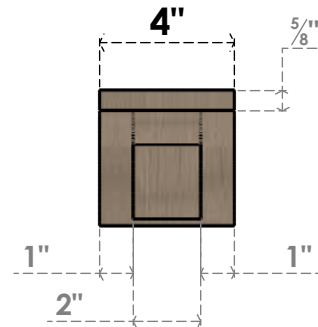

ITEM NUMBER: CORU04X08X04HELRCPR

4"W X 8"D X 4"H SERIES 3 WIDE HELENA ROUGH CEDAR TIMBERTHANE FAUX WOOD CORBEL, PRIMED

SIDE PROFILE

FRONT PROFILE

ISOMETRIC

EKENA MILLWORK
2300 WEST MAIN ST.
CLARKSVILLE, TX 75426
TOLL FREE: 866-607-0453
WWW.EKENAMILLWORK.COM