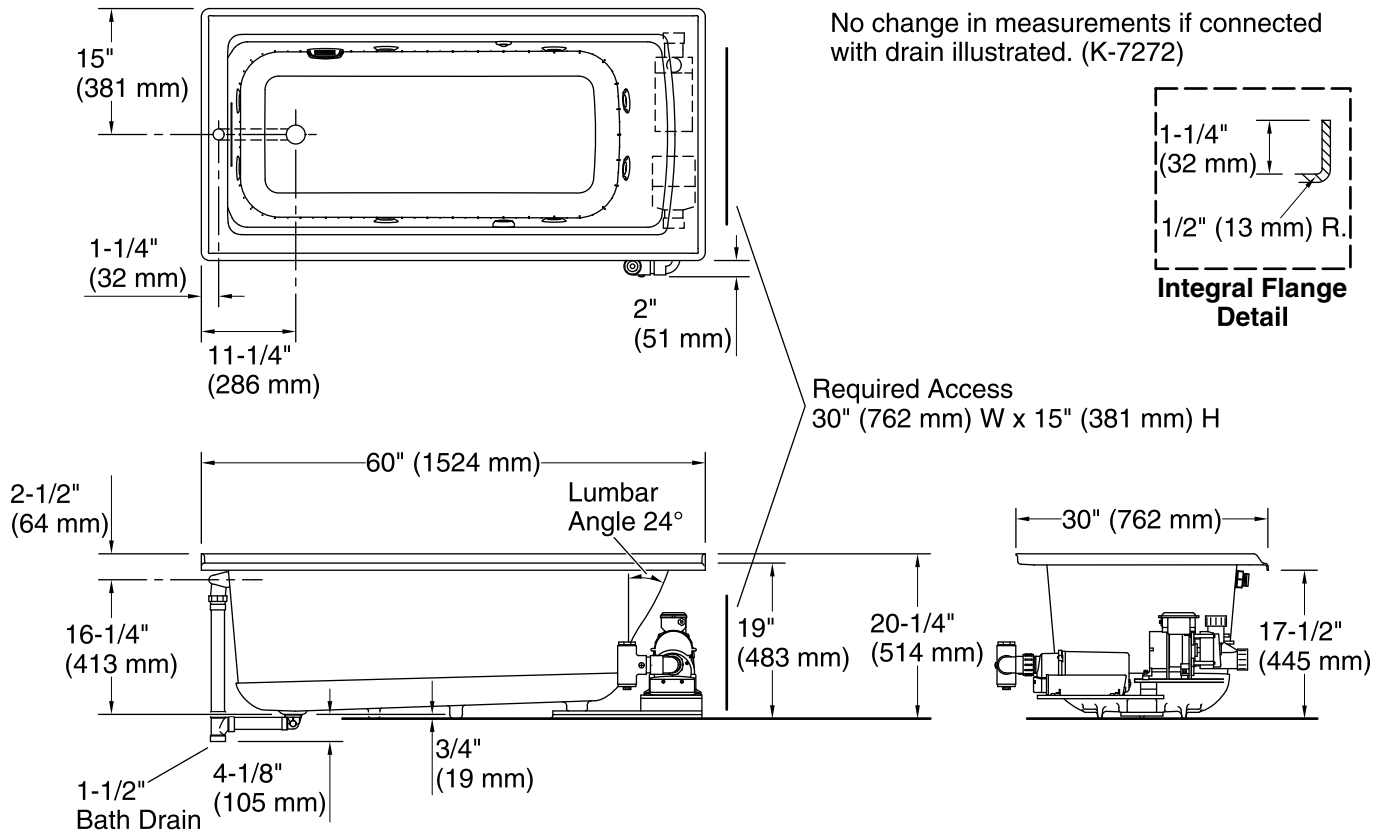

No change in measurements if connected with drain illustrated. (K-7272)

Required Access
30" (762 mm) W x 15" (381 mm) H

Required Electrical Service

Three dedicated circuits required, protected with Class A Ground-Fault Circuit-Interrupter (GFCI) or Residual Current Device (RCD).

Blower:	120 V, 15 A, 60 Hz
Pump:	120 V, 15 A, 60 Hz
Heater:	120 V, 15 A, 60 Hz

Technical Information

All product dimensions are nominal.

Installation:	Three-wall alcove
Drain location:	Left
Basin area, bottom:	45-1/8" x 19-11/16" (1146 mm x 500 mm)
Basin area, top:	52-1/8" x 22-1/16" (1324 mm x 560 mm)
Weight:	138 lbs (62.6 kg)
Minimum floor load:	51.3 lbs/ft ² (250.5 kg/m ²)
Water depth:	15-1/8" (384 mm)
Water capacity:	57 gal (215.8 L)
Electrical component rating:	Blower: 120 V, 10 A, 60 Hz Pump: 120 V, 7 A, 60 Hz Heater: 120 V, 12.5 A, 60 Hz, 1500 W
Pump speed:	Single