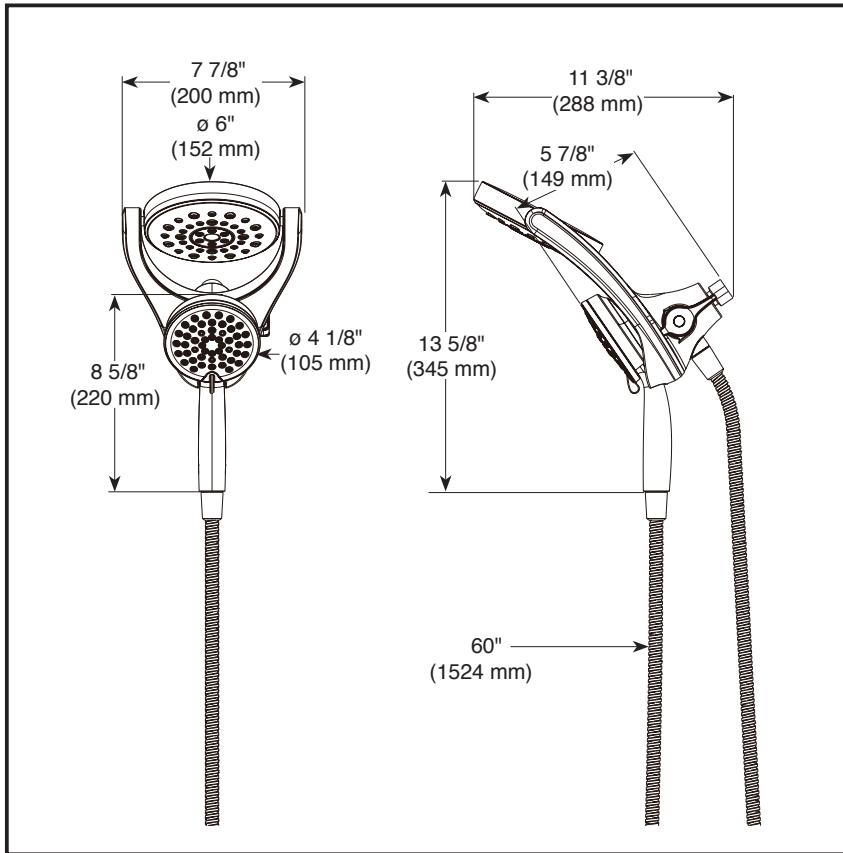

▲ Designate proper finish suffix

see what Delta can do™

HYDRORAIN SHOWER HEAD WITH HAND SHOWER

- 2-In-1 Shower
- 4-Spray Setting Hand Shower

FEATURES:

- Touch-Clean® Nozzles
- MagnaTite® Docking

STANDARD SPECIFICATIONS:

- Maximum 1.75 gpm @ 80 psi, 6.6 L/ min @ 550 kPa (75698▲)
- Maximum 2.5 gpm @ 80 psi, 9.5 L/ min @ 550 kPa (75698D▲)
- 60" (1524 mm) metal hose (Chrome & SN finishes only)
- 60" (1524 mm) UltraFlex® hose (BL finish only)
- Integrated hand shower docks securely into shower head when not in use
- 3-Way diverter allows for single or shared operation of raincan and hand shower
- Multi-function hand shower and single function raincan
- Hand shower dial changes spray modes including a pause feature - a non-positive shut-off
- Raincan rotates 40° for adjustable coverage
- Ball connector swivel angle is 34° (17° per side)

WARRANTY

- Parts and Finish – Lifetime limited warranty; or for commercial purchasers, 10 years for multi-family residential (apartments and condominiums) and 5 years for all other commercial uses, in each case from the date of purchase.
- Electronic Parts and Batteries (if applicable) – 5 years from the date of purchase; or for commercial purchasers, 1 year from the date of purchase. No warranty is provided on batteries.

COMPLIES WITH:

- ASME A112.18.1 / CSA B125.1
- EPA WaterSense® - Applies to 75698▲ only

Delta reserves the right (1) to make changes in specifications and materials, and (2) to change or discontinue models, both without notice or obligation. Dimensions are for reference only. See current full-line price book or www.deltafaucet.com for finish options and product availability.

Delta Faucet Company

55 E. 111th Street, Indianapolis, Indiana 46280
350 South Edgeware Road, St. Thomas, Ontario Canada N5P 4L1
© 2020 Delta Faucet Company