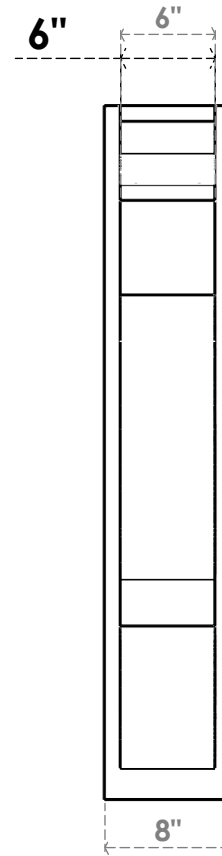

ITEM NUMBER: OUTUROC060X080X36000X44000X060X020X060BOA04RCPR

6"W TOP X 8"W BACK X 36"D X 44"H X 6"T TOP X 2"T BACK TIMBERTHANE ROUGH CEDAR BALBOA FAUX WOOD OPEN OUTLOOKER, TRADITIONAL TOP AND BLOCK BACK, 6"W CLOSED BRACE, PRIMED TAN

SIDE PROFILE

FRONT PROFILE

ISOMETRIC

GENERATED DATE : 07/05/2023

EKENA MILLWORK
2300 WEST MAIN ST.
CLARKSVILLE, TX 75426
TOLL FREE: 866-607-0453
WWW.EKENAMILLWORK.COM

NOTES

1. INSTALLATION TO BE COMPLETED IN ACCORDANCE WITH MANUFACTURER'S SPECIFICATIONS.
2. DRAWING MAY NOT BE TO SCALE
3. THIS DRAWING IS INTENDED FOR DESIGN AND PLANNING PURPOSES ONLY.
4. ALL INFORMATION CONTAINED HEREIN WAS CURRENT AT THE TIME OF DEVELOPMENT BUT MUST BE REVIEWED AND APPROVED BY THE PRODUCT MANUFACTURER TO BE CONSIDERED ACCURATE.
5. TIMBERTHANE ARCHITECTURAL PRODUCTS ARE MADE FROM HIGH DENSITY URETHANE AND COME FACTORY PRIMED