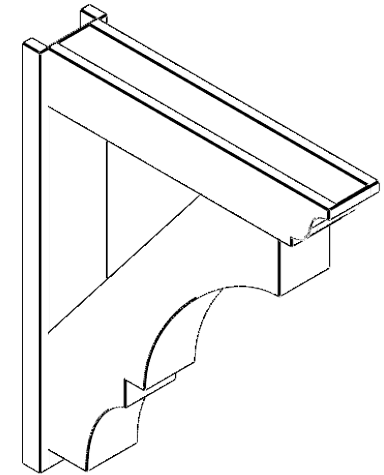

ITEM NUMBER: OUTUROC060X080X36000X44000X060X020X060BOA04RCPR

6"W TOP X 8"W BACK X 36"D X 44"H X 6"T TOP X 2"T BACK TIMBERTHANE ROUGH CEDAR BALBOA FAUX WOOD OPEN OUTLOOKER, TRADITIONAL TOP AND BLOCK BACK, 6"W CLOSED BRACE, PRIMED TAN

SIDE PROFILE

FRONT PROFILE

ISOMETRIC

GENERATED DATE : 07/05/2023

EKENA MILLWORK
2300 WEST MAIN ST.
CLARKSVILLE, TX 75426
TOLL FREE: 866-607-0453
WWW.EKENAMILLWORK.COM

NOTES

1. INSTALLATION TO BE COMPLETED IN ACCORDANCE WITH MANUFACTURER'S SPECIFICATIONS.
2. DRAWING MAY NOT BE TO SCALE
3. THIS DRAWING IS INTENDED FOR DESIGN AND PLANNING PURPOSES ONLY.
4. ALL INFORMATION CONTAINED HEREIN WAS CURRENT AT THE TIME OF DEVELOPMENT BUT MUST BE REVIEWED AND APPROVED BY THE PRODUCT MANUFACTURER TO BE CONSIDERED ACCURATE.
5. TIMBERTHANE ARCHITECTURAL PRODUCTS ARE MADE FROM HIGH DENSITY URETHANE AND COME FACTORY PRIMED