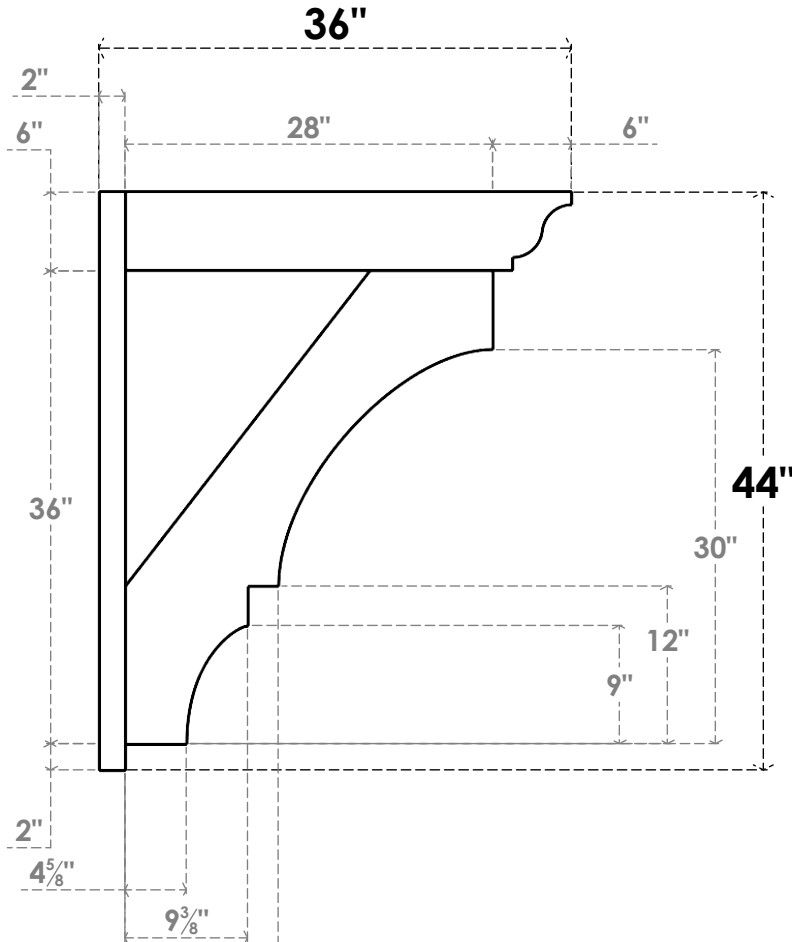

ITEM NUMBER: OUTUROC060X080X36000X44000X060X020X060BOA04RCPR

6"W TOP X 8"W BACK X 36"D X 44"H X 6"T TOP X 2"T BACK TIMBERTHANE ROUGH CEDAR BALBOA FAUX WOOD OPEN OUTLOOKER, TRADITIONAL TOP AND BLOCK BACK, 6"W CLOSED BRACE, PRIMED TAN

SIDE PROFILE

FRONT PROFILE

ISOMETRIC

GENERATED DATE : 07/05/2023

EKENA MILLWORK
2300 WEST MAIN ST.
CLARKSVILLE, TX 75426
TOLL FREE: 866-607-0453
WWW.EKENAMILLWORK.COM

NOTES

1. INSTALLATION TO BE COMPLETED IN ACCORDANCE WITH MANUFACTURER'S SPECIFICATIONS.
2. DRAWING MAY NOT BE TO SCALE
3. THIS DRAWING IS INTENDED FOR DESIGN AND PLANNING PURPOSES ONLY.
4. ALL INFORMATION CONTAINED HEREIN WAS CURRENT AT THE TIME OF DEVELOPMENT BUT MUST BE REVIEWED AND APPROVED BY THE PRODUCT MANUFACTURER TO BE CONSIDERED ACCURATE.
5. TIMBERTHANE ARCHITECTURAL PRODUCTS ARE MADE FROM HIGH DENSITY URETHANE AND COME FACTORY PRIMED