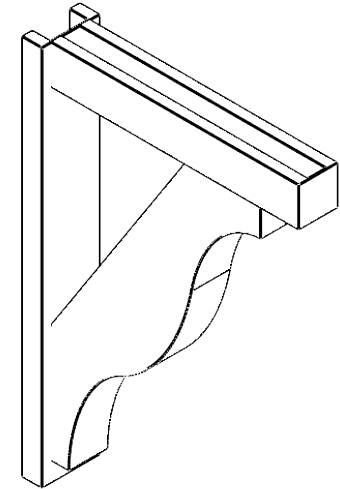

ITEM NUMBER: OUTUROC040X060X28000X40000X040X020X040FST44RCPR

4"W TOP X 6"W BACK X 28"D X 40"H X 4"T TOP X 2"T BACK TIMBERTHANE ROUGH CEDAR FUNSTON FAUX WOOD OPEN OUTLOOKER, BLOCK TOP AND BACK, 4"W CLOSED BRACE, PRIMED TAN

SIDE PROFILE

FRONT PROFILE

ISOMETRIC

GENERATED DATE : 07/06/2023

EKENA MILLWORK
2300 WEST MAIN ST.
CLARKSVILLE, TX 75426
TOLL FREE: 866-607-0453
WWW.EKENAMILLWORK.COM

NOTES

1. INSTALLATION TO BE COMPLETED IN ACCORDANCE WITH MANUFACTURER'S SPECIFICATIONS.
2. DRAWING MAY NOT BE TO SCALE
3. THIS DRAWING IS INTENDED FOR DESIGN AND PLANNING PURPOSES ONLY.
4. ALL INFORMATION CONTAINED HEREIN WAS CURRENT AT THE TIME OF DEVELOPMENT BUT MUST BE REVIEWED AND APPROVED BY THE PRODUCT MANUFACTURER TO BE CONSIDERED ACCURATE.
5. TIMBERTHANE ARCHITECTURAL PRODUCTS ARE MADE FROM HIGH DENSITY URETHANE AND COME FACTORY PRIMED