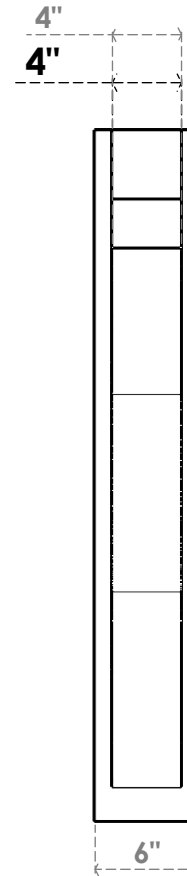

ITEM NUMBER: OUTUROC040X060X28000X40000X040X020X040FST44RCPR

4"W TOP X 6"W BACK X 28"D X 40"H X 4"T TOP X 2"T BACK TIMBERTHANE ROUGH CEDAR FUNSTON FAUX WOOD OPEN OUTLOOKER, BLOCK TOP AND BACK, 4"W CLOSED BRACE, PRIMED TAN

SIDE PROFILE

FRONT PROFILE

ISOMETRIC

GENERATED DATE : 07/06/2023

EKENA MILLWORK
2300 WEST MAIN ST.
CLARKSVILLE, TX 75426
TOLL FREE: 866-607-0453
WWW.EKENAMILLWORK.COM

NOTES

1. INSTALLATION TO BE COMPLETED IN ACCORDANCE WITH MANUFACTURER'S SPECIFICATIONS.
2. DRAWING MAY NOT BE TO SCALE
3. THIS DRAWING IS INTENDED FOR DESIGN AND PLANNING PURPOSES ONLY.
4. ALL INFORMATION CONTAINED HEREIN WAS CURRENT AT THE TIME OF DEVELOPMENT BUT MUST BE REVIEWED AND APPROVED BY THE PRODUCT MANUFACTURER TO BE CONSIDERED ACCURATE.
5. TIMBERTHANE ARCHITECTURAL PRODUCTS ARE MADE FROM HIGH DENSITY URETHANE AND COME FACTORY PRIMED