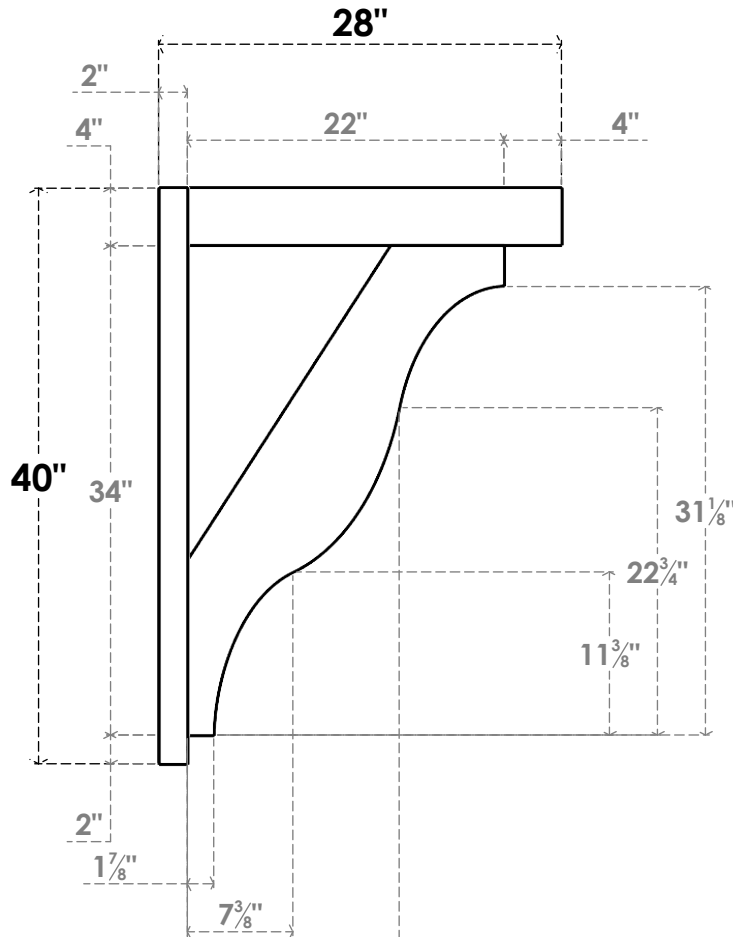

ITEM NUMBER: OUTUROC040X060X28000X40000X040X020X040FST44RCPR

4"W TOP X 6"W BACK X 28"D X 40"H X 4"T TOP X 2"T BACK TIMBERTHANE ROUGH CEDAR FUNSTON FAUX WOOD OPEN OUTLOOKER, BLOCK TOP AND BACK, 4"W CLOSED BRACE, PRIMED TAN

SIDE PROFILE

FRONT PROFILE

ISOMETRIC

GENERATED DATE : 07/06/2023

EKENA MILLWORK
2300 WEST MAIN ST.
CLARKSVILLE, TX 75426
TOLL FREE: 866-607-0453
WWW.EKENAMILLWORK.COM

NOTES

1. INSTALLATION TO BE COMPLETED IN ACCORDANCE WITH MANUFACTURER'S SPECIFICATIONS.
2. DRAWING MAY NOT BE TO SCALE
3. THIS DRAWING IS INTENDED FOR DESIGN AND PLANNING PURPOSES ONLY.
4. ALL INFORMATION CONTAINED HEREIN WAS CURRENT AT THE TIME OF DEVELOPMENT BUT MUST BE REVIEWED AND APPROVED BY THE PRODUCT MANUFACTURER TO BE CONSIDERED ACCURATE.
5. TIMBERTHANE ARCHITECTURAL PRODUCTS ARE MADE FROM HIGH DENSITY URETHANE AND COME FACTORY PRIMED