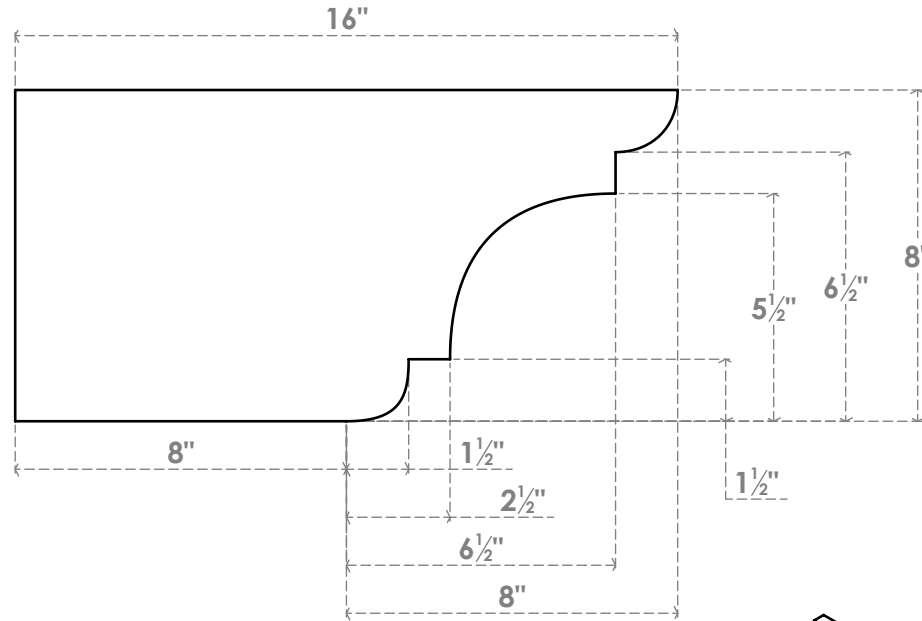

RFTP03X08X16NEB

3"W X 8"H X 16"L NEW BRIGHTON ARCHITECTURAL GRADE PVC RAFTER TAIL

SIDE PROFILE

ISOMETRIC

FRONT PROFILE

EKENA MILLWORK
 2300 WEST MAIN ST.
 CLARKSVILLE, TX 75426
 TOLL FREE: 866-607-0453
 WWW.EKENAMILLWORK.COM

NOTES

1. INSTALLATION TO BE COMPLETED IN ACCORDANCE WITH MANUFACTURER'S SPECIFICATIONS.
2. DRAWING MAY NOT BE TO SCALE
3. THIS DRAWING IS INTENDED FOR DESIGN AND PLANNING PURPOSES ONLY.
4. ALL INFORMATION CONTAINED HEREIN WAS CURRENT AT THE TIME OF DEVELOPMENT BUT MUST BE REVIEWED AND APPROVED BY THE PRODUCT MANUFACTURER TO BE CONSIDERED ACCURATE.
5. ARCHITECTURAL GRADE PVC PRODUCTS ARE MADE FROM EXPANDED CELLULAR PVC AND COME NATURALLY WHITE BUT MAY BE PAINTED