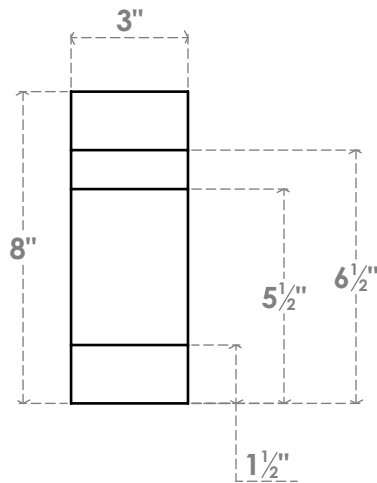

RFTP03X08X16NEB

3"W X 8"H X 16"L NEW BRIGHTON ARCHITECTURAL GRADE PVC RAFTER TAIL

SIDE PROFILE

ISOMETRIC

FRONT PROFILE

EKENA MILLWORK
 2300 WEST MAIN ST.
 CLARKSVILLE, TX 75426
 TOLL FREE: 866-607-0453
 WWW.EKENAMILLWORK.COM

NOTES

1. INSTALLATION TO BE COMPLETED IN ACCORDANCE WITH MANUFACTURER'S SPECIFICATIONS.
2. DRAWING MAY NOT BE TO SCALE
3. THIS DRAWING IS INTENDED FOR DESIGN AND PLANNING PURPOSES ONLY.
4. ALL INFORMATION CONTAINED HEREIN WAS CURRENT AT THE TIME OF DEVELOPMENT BUT MUST BE REVIEWED AND APPROVED BY THE PRODUCT MANUFACTURER TO BE CONSIDERED ACCURATE.
5. ARCHITECTURAL GRADE PVC PRODUCTS ARE MADE FROM EXPANDED CELLULAR PVC AND COME NATURALLY WHITE BUT MAY BE PAINTED