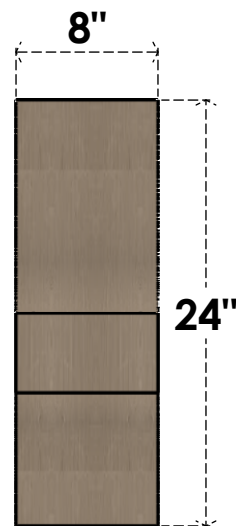

ITEM NUMBER: CORU08X16X24RIDRCPR

8"W X 16"D X 24"H SERIES 2 CLASSIC RIDGEWOOD ROUGH CEDAR
TIMBERTHANE FAUX WOOD CORBEL, PRIMED

SIDE PROFILE

FRONT PROFILE

ISOMETRIC

EKENA MILLWORK
2300 WEST MAIN ST.
CLARKSVILLE, TX 75426
TOLL FREE: 866-607-0453
WWW.EKENAMILLWORK.COM

NOTES

1. INSTALLATION TO BE COMPLETED IN ACCORDANCE WITH MANUFACTURER'S SPECIFICATIONS.
2. DRAWING MAY NOT BE TO SCALE
3. THIS DRAWING IS INTENDED FOR DESIGN AND PLANNING PURPOSES ONLY.
4. ALL INFORMATION CONTAINED HEREIN WAS CURRENT AT THE TIME OF DEVELOPMENT BUT MUST BE REVIEWED AND APPROVED BY THE PRODUCT MANUFACTURER TO BE CONSIDERED ACCURATE.
5. TIMBERTHANE ARCHITECTURAL PRODUCTS ARE MADE FROM HIGH DENSITY URETHANE AND COME FACTORY PRIMED