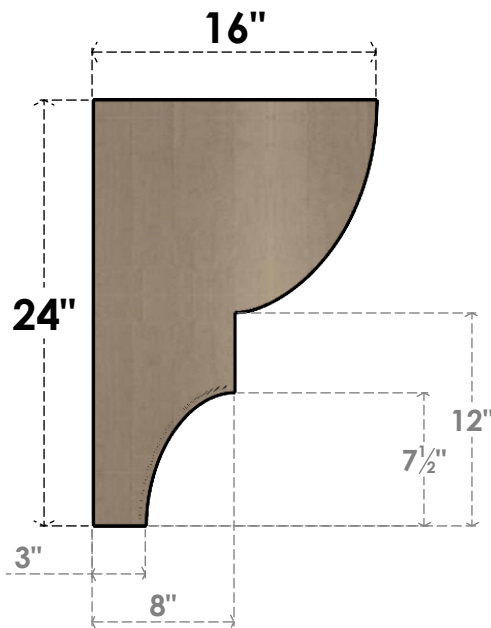

ITEM NUMBER: CORU08X16X24RIDRCPR

8"W X 16"D X 24"H SERIES 2 CLASSIC RIDGEWOOD ROUGH CEDAR
TIMBERTHANE FAUX WOOD CORBEL, PRIMED

SIDE PROFILE

FRONT PROFILE

ISOMETRIC

EKENA MILLWORK
2300 WEST MAIN ST.
CLARKSVILLE, TX 75426
TOLL FREE: 866-607-0453
WWW.EKENAMILLWORK.COM

NOTES

1. INSTALLATION TO BE COMPLETED IN ACCORDANCE WITH MANUFACTURER'S SPECIFICATIONS.
2. DRAWING MAY NOT BE TO SCALE
3. THIS DRAWING IS INTENDED FOR DESIGN AND PLANNING PURPOSES ONLY.
4. ALL INFORMATION CONTAINED HEREIN WAS CURRENT AT THE TIME OF DEVELOPMENT BUT MUST BE REVIEWED AND APPROVED BY THE PRODUCT MANUFACTURER TO BE CONSIDERED ACCURATE.
5. TIMBERTHANE ARCHITECTURAL PRODUCTS ARE MADE FROM HIGH DENSITY URETHANE AND COME FACTORY PRIMED