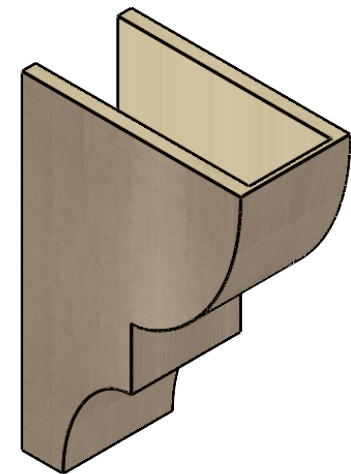

ITEM NUMBER: CORU08X16X24RIDRCPR

8"W X 16"D X 24"H SERIES 2 CLASSIC RIDGEWOOD ROUGH CEDAR
TIMBERTHANE FAUX WOOD CORBEL, PRIMED

SIDE PROFILE

FRONT PROFILE

ISOMETRIC

EKENA MILLWORK
2300 WEST MAIN ST.
CLARKSVILLE, TX 75426
TOLL FREE: 866-607-0453
WWW.EKENAMILLWORK.COM

NOTES

1. INSTALLATION TO BE COMPLETED IN ACCORDANCE WITH MANUFACTURER'S SPECIFICATIONS.
2. DRAWING MAY NOT BE TO SCALE
3. THIS DRAWING IS INTENDED FOR DESIGN AND PLANNING PURPOSES ONLY.
4. ALL INFORMATION CONTAINED HEREIN WAS CURRENT AT THE TIME OF DEVELOPMENT BUT MUST BE REVIEWED AND APPROVED BY THE PRODUCT MANUFACTURER TO BE CONSIDERED ACCURATE.
5. TIMBERTHANE ARCHITECTURAL PRODUCTS ARE MADE FROM HIGH DENSITY URETHANE AND COME FACTORY PRIMED