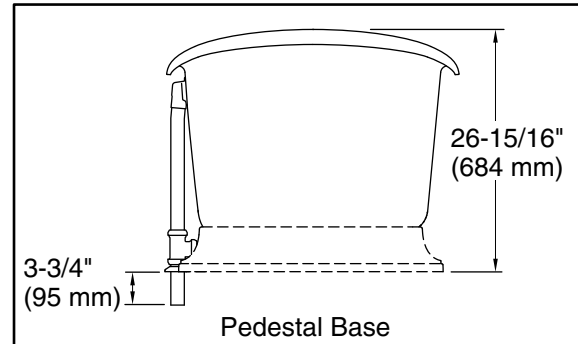

Technical Information

All product dimensions are nominal.

Drain location:	Center
Basin area, bottom:	48-15/16" x 24-3/4" (1243 mm x 629 mm)
Basin area, top:	58-11/16" x 27-13/16" (1491 mm x 706 mm)
Weight:	396.2 lbs (179.7 kg)
Minimum floor load:	90 lbs/ft ² (439.4 kg/m ²)
Water depth:	14-3/8" (366 mm)
Water capacity:	69 gal (261.2 L)
Template:	1344921-7, not required, included