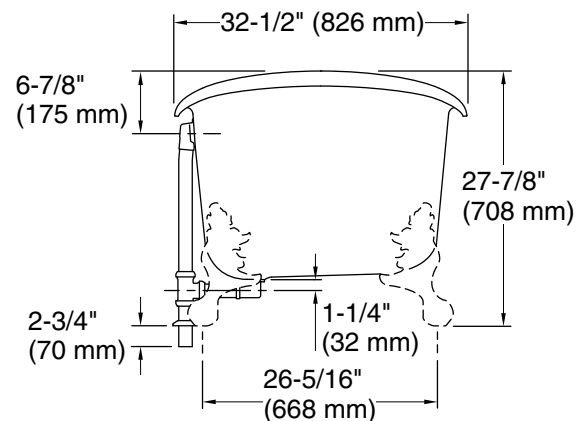

Material

- KOHLER® enameled cast iron
- Painted exterior in Iron Black

Installation

- Freestanding

Required Products/Accessories

K-204 Ball-and-claw feet
K-7159 1-1/2" pop-up bath drain for freestanding baths

Technical Information

All product dimensions are nominal.

Drain location:	Center
Basin area, bottom:	48-15/16" x 24-3/4" (1243 mm x 629 mm)
Basin area, top:	58-11/16" x 27-13/16" (1491 mm x 706 mm)
Weight:	396.2 lbs (179.7 kg)
Minimum floor load:	90 lbs/ft ² (439.4 kg/m ²)
Water depth:	14-3/8" (366 mm)
Water capacity:	69 gal (261.2 L)
Template:	1344921-7, not required, included

Notes

Measure your actual product for rough-in details.

Install this product according to the installation instructions.

The hot water supply should be 70% of the capacity of the bath or greater. Installations will vary.