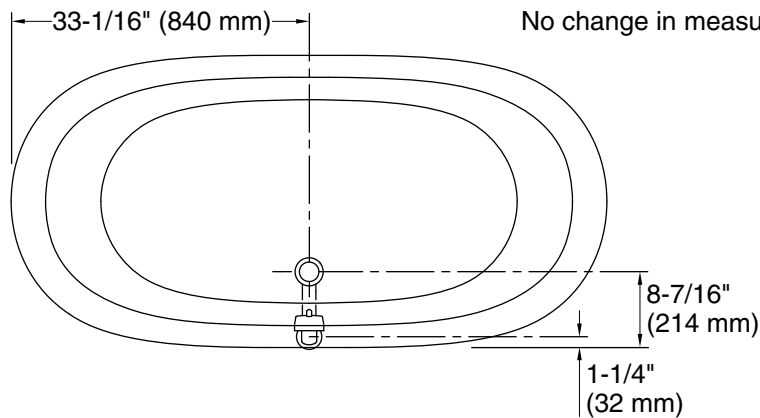

Technical Information

All product dimensions are nominal.

Drain location:	Center
Basin area, bottom:	48-15/16" x 24-3/4" (1243 mm x 629 mm)
Basin area, top:	58-11/16" x 27-13/16" (1491 mm x 706 mm)
Weight:	396.2 lbs (179.7 kg)
Minimum floor load:	90 lbs/ft ² (439.4 kg/m ²)
Water depth:	14-3/8" (366 mm)
Water capacity:	69 gal (261.2 L)
Template:	1344921-7, not required, included