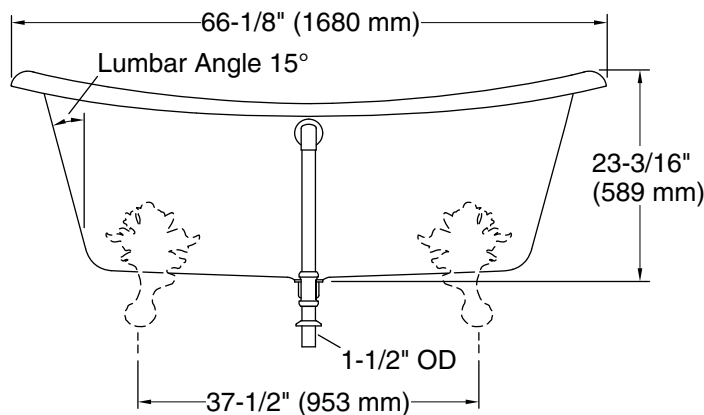

Technical Information

All product dimensions are nominal.

Drain location:	Center
Basin area, bottom:	48-15/16" x 24-3/4" (1243 mm x 629 mm)
Basin area, top:	58-11/16" x 27-13/16" (1491 mm x 706 mm)
Weight:	396.2 lbs (179.7 kg)
Minimum floor load:	90 lbs/ft ² (439.4 kg/m ²)
Water depth:	14-3/8" (366 mm)
Water capacity:	69 gal (261.2 L)
Template:	1344921-7, not required, included