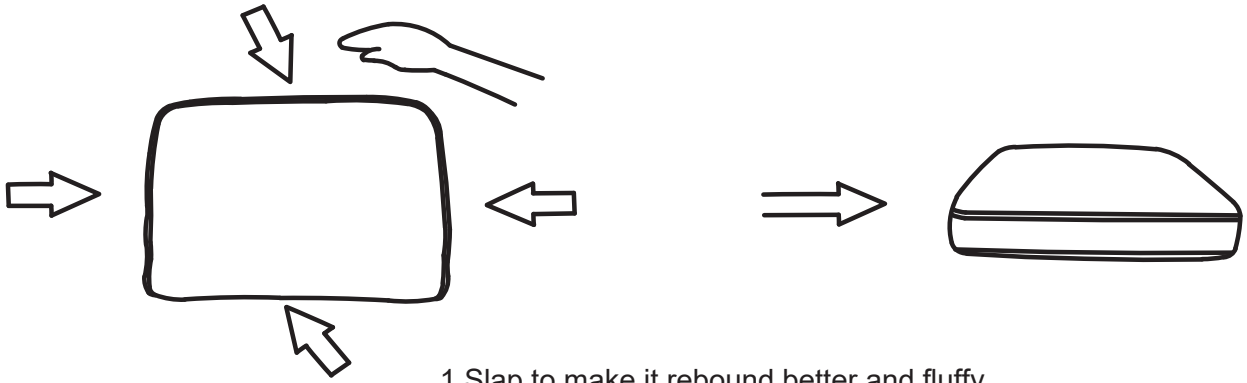

TIPS:

1. Due to package compression for better shipment, the fabric may have wrinkles, and these wrinkles will gradually disappear.

2. Please be patient and wait for the sofa to return to its fluffy state, which will take anywhere from 72 hours to a week.