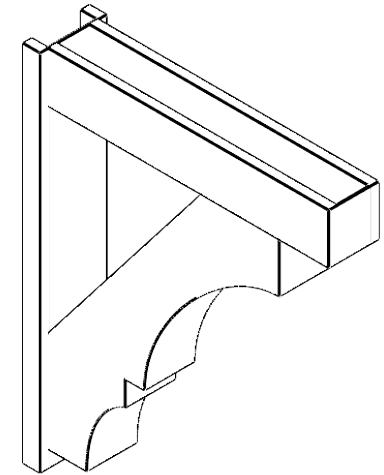

ITEM NUMBER: OUTUROC060X080X36000X44000X060X020X060BOA44RCPR

6"W TOP X 8"W BACK X 36"D X 44"H X 6"T TOP X 2"T BACK TIMBERTHANE ROUGH CEDAR BALBOA FAUX WOOD OPEN OUTLOOKER, BLOCK TOP AND BACK, 6"W CLOSED BRACE, PRIMED TAN

SIDE PROFILE

FRONT PROFILE

ISOMETRIC

GENERATED DATE : 07/05/2023

EKENA
MILLWORK
2300 WEST MAIN ST.
CLARKSVILLE, TX 75426
TOLL FREE: 866-607-0453
WWW.EKENAMILLWORK.COM

NOTES

1. INSTALLATION TO BE COMPLETED IN ACCORDANCE WITH MANUFACTURER'S SPECIFICATIONS.
2. DRAWING MAY NOT BE TO SCALE
3. THIS DRAWING IS INTENDED FOR DESIGN AND PLANNING PURPOSES ONLY.
4. ALL INFORMATION CONTAINED HEREIN WAS CURRENT AT THE TIME OF DEVELOPMENT BUT MUST BE REVIEWED AND APPROVED BY THE PRODUCT MANUFACTURER TO BE CONSIDERED ACCURATE.
5. TIMBERTHANE ARCHITECTURAL PRODUCTS ARE MADE FROM HIGH DENSITY URETHANE AND COME FACTORY PRIMED