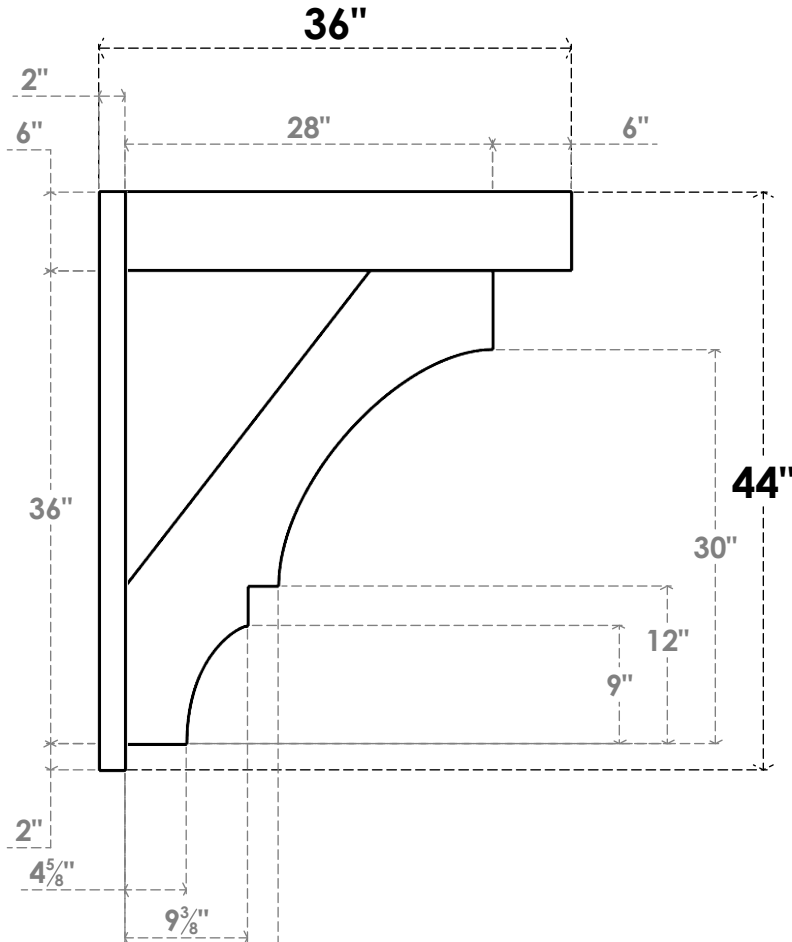

ITEM NUMBER: OUTUROC060X080X36000X44000X060X020X060BOA44RCPR

6"W TOP X 8"W BACK X 36"D X 44"H X 6"T TOP X 2"T BACK TIMBERTHANE ROUGH CEDAR BALBOA FAUX WOOD OPEN OUTLOOKER, BLOCK TOP AND BACK, 6"W CLOSED BRACE, PRIMED TAN

SIDE PROFILE

FRONT PROFILE

ISOMETRIC

GENERATED DATE : 07/05/2023

EKENA
MILLWORK
2300 WEST MAIN ST.
CLARKSVILLE, TX 75426
TOLL FREE: 866-607-0453
WWW.EKENAMILLWORK.COM

NOTES

1. INSTALLATION TO BE COMPLETED IN ACCORDANCE WITH MANUFACTURER'S SPECIFICATIONS.
2. DRAWING MAY NOT BE TO SCALE
3. THIS DRAWING IS INTENDED FOR DESIGN AND PLANNING PURPOSES ONLY.
4. ALL INFORMATION CONTAINED HEREIN WAS CURRENT AT THE TIME OF DEVELOPMENT BUT MUST BE REVIEWED AND APPROVED BY THE PRODUCT MANUFACTURER TO BE CONSIDERED ACCURATE.
5. TIMBERTHANE ARCHITECTURAL PRODUCTS ARE MADE FROM HIGH DENSITY URETHANE AND COME FACTORY PRIMED