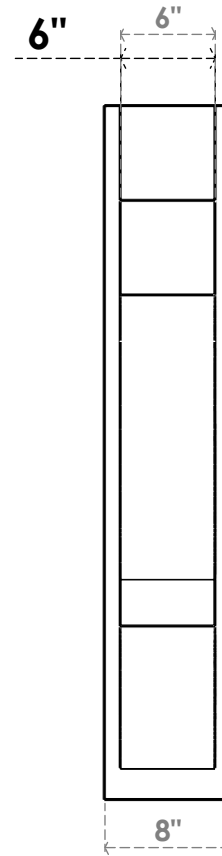

ITEM NUMBER: OUTUROC060X080X36000X44000X060X020X060BOA44RCPR

6"W TOP X 8"W BACK X 36"D X 44"H X 6"T TOP X 2"T BACK TIMBERTHANE ROUGH CEDAR BALBOA FAUX WOOD OPEN OUTLOOKER, BLOCK TOP AND BACK, 6"W CLOSED BRACE, PRIMED TAN

SIDE PROFILE

FRONT PROFILE

ISOMETRIC

GENERATED DATE : 07/05/2023

EKENA
MILLWORK
2300 WEST MAIN ST.
CLARKSVILLE, TX 75426
TOLL FREE: 866-607-0453
WWW.EKENAMILLWORK.COM

NOTES

1. INSTALLATION TO BE COMPLETED IN ACCORDANCE WITH MANUFACTURER'S SPECIFICATIONS.
2. DRAWING MAY NOT BE TO SCALE
3. THIS DRAWING IS INTENDED FOR DESIGN AND PLANNING PURPOSES ONLY.
4. ALL INFORMATION CONTAINED HEREIN WAS CURRENT AT THE TIME OF DEVELOPMENT BUT MUST BE REVIEWED AND APPROVED BY THE PRODUCT MANUFACTURER TO BE CONSIDERED ACCURATE.
5. TIMBERTHANE ARCHITECTURAL PRODUCTS ARE MADE FROM HIGH DENSITY URETHANE AND COME FACTORY PRIMED