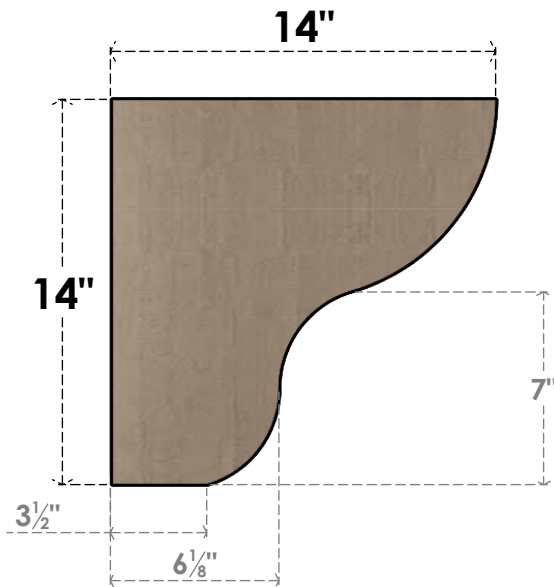

ITEM NUMBER: CORU07X14X14GRNRCPR

7"W X 14"D X 14"H SERIES 1 CLASSIC GREENSBORO ROUGH CEDAR
TIMBERTHANE FAUX WOOD CORBEL, PRIMED

SIDE PROFILE

FRONT PROFILE

ISOMETRIC

EKENA MILLWORK
2300 WEST MAIN ST.
CLARKSVILLE, TX 75426
TOLL FREE: 866-607-0453
WWW.EKENAMILLWORK.COM

NOTES

1. INSTALLATION TO BE COMPLETED IN ACCORDANCE WITH MANUFACTURER'S SPECIFICATIONS.
2. DRAWING MAY NOT BE TO SCALE
3. THIS DRAWING IS INTENDED FOR DESIGN AND PLANNING PURPOSES ONLY.
4. ALL INFORMATION CONTAINED HEREIN WAS CURRENT AT THE TIME OF DEVELOPMENT BUT MUST BE REVIEWED AND APPROVED BY THE PRODUCT MANUFACTURER TO BE CONSIDERED ACCURATE.
5. TIMBERTHANE ARCHITECTURAL PRODUCTS ARE MADE FROM HIGH DENSITY URETHANE AND COME FACTORY PRIMED