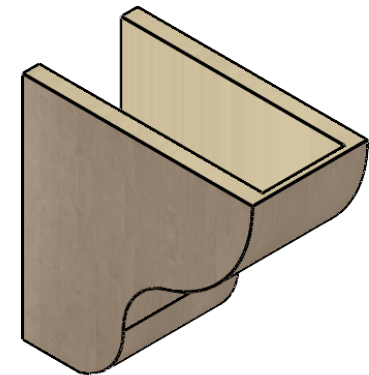

ITEM NUMBER: CORU07X14X14GRNRCPR

7"W X 14"D X 14"H SERIES 1 CLASSIC GREENSBORO ROUGH CEDAR
TIMBERTHANE FAUX WOOD CORBEL, PRIMED

SIDE PROFILE

FRONT PROFILE

ISOMETRIC

EKENA MILLWORK
2300 WEST MAIN ST.
CLARKSVILLE, TX 75426
TOLL FREE: 866-607-0453
WWW.EKENAMILLWORK.COM

NOTES

1. INSTALLATION TO BE COMPLETED IN ACCORDANCE WITH MANUFACTURER'S SPECIFICATIONS.
2. DRAWING MAY NOT BE TO SCALE
3. THIS DRAWING IS INTENDED FOR DESIGN AND PLANNING PURPOSES ONLY.
4. ALL INFORMATION CONTAINED HEREIN WAS CURRENT AT THE TIME OF DEVELOPMENT BUT MUST BE REVIEWED AND APPROVED BY THE PRODUCT MANUFACTURER TO BE CONSIDERED ACCURATE.
5. TIMBERTHANE ARCHITECTURAL PRODUCTS ARE MADE FROM HIGH DENSITY URETHANE AND COME FACTORY PRIMED