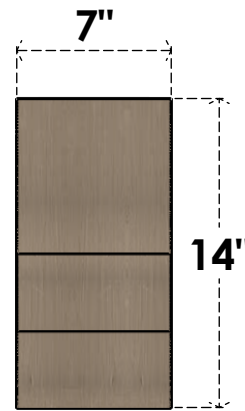

ITEM NUMBER: CORU07X14X14GRNRCPR

7"W X 14"D X 14"H SERIES 1 CLASSIC GREENSBORO ROUGH CEDAR
TIMBERTHANE FAUX WOOD CORBEL, PRIMED

SIDE PROFILE

FRONT PROFILE

ISOMETRIC

EKENA MILLWORK
2300 WEST MAIN ST.
CLARKSVILLE, TX 75426
TOLL FREE: 866-607-0453
WWW.EKENAMILLWORK.COM