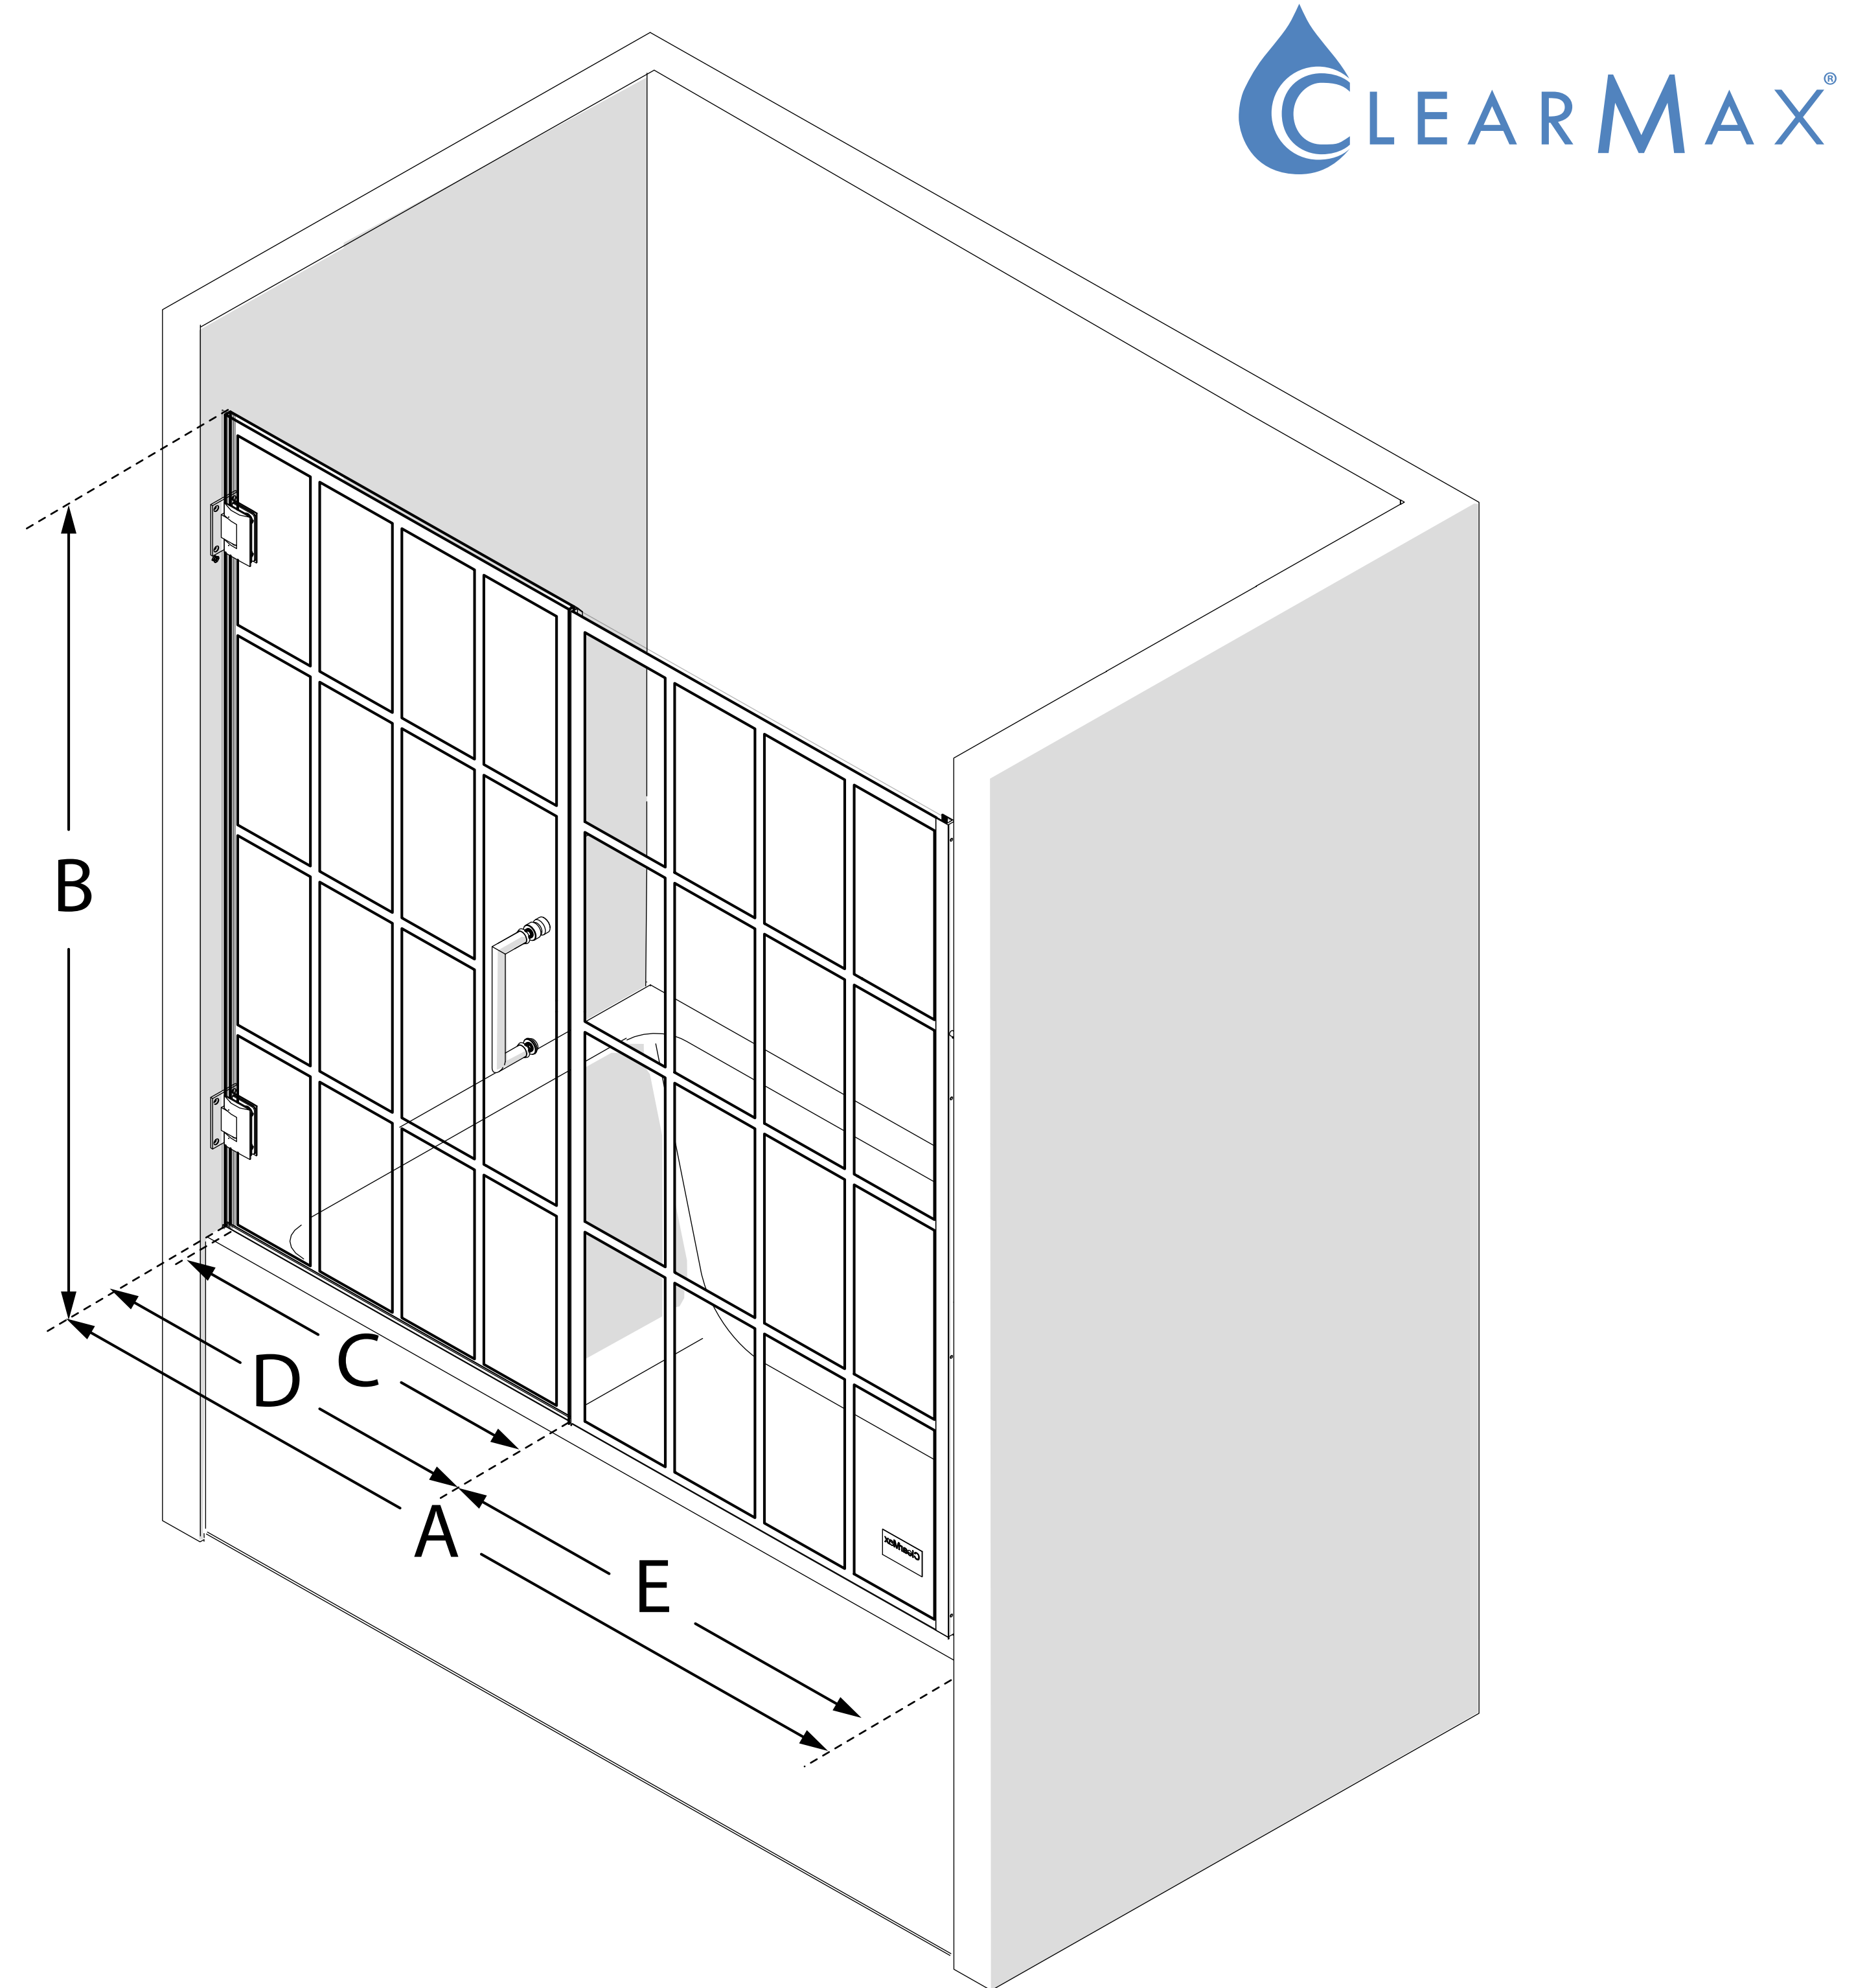

**MODEL NUMBER**  
SHDR-2458580-89

**CONFIGURATION  
DIMENSIONS:**

**A: MODEL WIDTH**  
58-58 1/2 in.

**B: MODEL HEIGHT**  
57 3/8 in.

**C: ACCESS WIDTH**  
27 in.

**D: DOOR WIDTH**  
27 3/8 in.

**E: INLINE PANEL WIDTH**  
29 13/16 in.